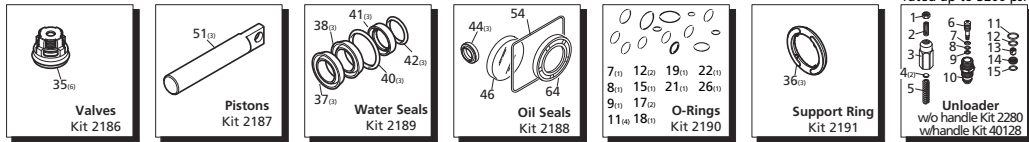

Repair Kits

Pos	Code	Description	Qty.	Pos	Code	Description	Qty.	Pos	Code	Description	Qty.
1	1980300	Nut M6	1	40	770260	O-Ring ø23.52x1.78	3	<i>OIL CAPACITY - 16 oz</i>			
2	2760420	Grub screw M6x12	1	41	1260440	Gasket	3				
3	1980540	Unloader knob	1	42	640070	O-Ring ø13.95x2.62	3	Legend			
4	1980220	Spring plate	2	43	2760310	Spacer	3				
5	2760410	Spring	1	44	1260460	Oil seal	3	ø 15	ø 15	ø 15	ø 15
6	2760400	Valve piston	1	45	2760010	Pump body	1	For ▽	For □	For ▲	For □
7	2260100	O-Ring ø6.02x2.62	1	46	1266740	Bearing cap	1	RSV2.5G25	RSV3G25	RSV3.5G35	RSV4G30
8	660190	O-Ring ø6.07x1.78	1	47	1260790	Circlip ø152	1				
9	2760210	Ring	1	48	1780550	Snap ring	1		For ○		
10	2760050	Piston guide	1	49	2760340	Bearing	1	RSV3G30			For ■
11	1200690	O-Ring ø15.6x1.78	4	50	880130	Oil cap	1				RSV4G35
12	394280	O-Ring ø12.42x1.78	2	51	2760040	Piston	3				RSV4G40
13	2260070	By-pass jet	1	52	1780050	Piston pin	3		For ●		
14	2760090	Seat	1	53	1780040	Con rod Aluminum	3	RSV3G35			
15	770140	O-Ring ø11.11x1.78	1	54	1780710	Con rod Bronze	3				
16	1982520	Hose nipple	1	55	802190	Bolt M6x12	4				
18	1250280	Ball	1	56	2760110	Rear cover	1				
19	1560520	Spring	1	57	2760350	Bearing	1				
20	2760230	Detergent injector 3/8" G	1	58	1321190	Bearing	1				
21	2760270	O-Ring ø12x1	1	59	1321080	Snap ring	1				
22	1470210	O-Ring ø9x1	1	62	2769201	Complete pump head w/o EZ start	1				
23	2760120	Injector insert	1	62	2769209	Complete pump head EZ-start	1				
25	2760130	Jet	1	64	480671	Oil seal	1				
26	1460430	O-Ring ø4x2.5	1	66	180030	Bolt M8x20	4				
27	801080	Bolt M6x50	(92 in/lbs) 8	67	820440	Set screw M6	1				
28	1381550	Lockwasher	8	68	1780340	Hollow shaft ø1"	1				
29	2760020	Head - w/o EZ-start	1	68	1780920	Hollow shaft ø1"	1				
30	2760630	EZ-start plug	1	68	1780330	Hollow shaft ø1"	1				
33	2760260	Plug 1/4" G	2	69	1780590	Hollow shaft ø3/4"	3GPM #9 1				
34	2760180	Plug	(442 in/lbs) 3	69	1780600	Hollow shaft ø3/4"	2.5GPM #10 1				
35	2769050	Complete valve	6	70	1780580	Flange F25	1				
36	2760220	Support ring	3	71	2760290	Flange F40	1				
37	1342761	Gasket	3		AR64516	Oil	1				
38	1981580	Ring	1								
39	1981570	Piston guide	3								

Special Note:
Kit #42369
Complete unloader w/seat for pumps over 3200 PSI