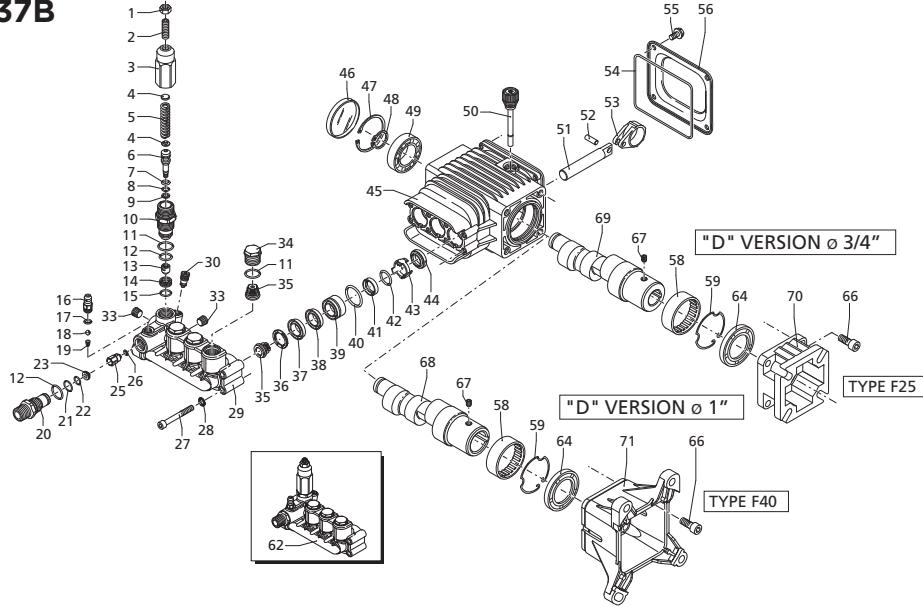

PUMP: 85.129.037B