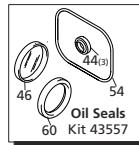

***CHECK WITH HONDA FOR ENGINE BREAKDOWN AND PARTS**

PUMP: 85.129.085B

Repair Kits

Pos	Code	Description	Qty	Pos	Code	Description	Qty	Legend	
1	3800250	Screw M4x8	(26.5 in/lbs) 1	39	2840550	Front piston guide ø 12	3	ø 12	ø 12
2	3800180	Knob	1	40	770590	O-Ring ø 26.70x1.78	3	For ○	For ●
3	3800190	Adjusting cover	1	41	2841390	Rear piston guide ø 12	3	JRV2G25	JRV3G20
4	1980220	Spring plate	2	42	3700250	O-Ring ø 8x1.1	3		
5	2760410	Spring	1	43	2841800	Plug	(70.8 in/lbs) 2		
6	4140170	Piston stem	1	44	1683500	Oil seal	3		
7	2260100	O-Ring ø 6.02x2.62	1	45	4140010	Pump body	1		
8	660190	O-Ring ø 6.07x1.78	1	46	4140150	Cover	1		
9	2760210	Ring	1	47	4140360	Snap Ring ø1.47	1		
10	3800210	Piston guide	(132.7 in/lbs) 1	49	4140110	Bearing	1		
11	740290	O-Ring ø 14x1.78	1	50	4140210	Plug	1		
12	820510	O-Ring	1	51	4140060	Piston ø 12	3		
13	3800230	Piston	(26.5 in/lbs) 1	52	4140070	Connecting rod pin	3		
14	2841080	Seat	1	53	4140080	Connecting rod (Aluminum)	3		
15	1470210	O-Ring ø 9x1	2	54	4140090	O-Ring	1		
16	3700240	Hose barb ø 8	1	55	4140270	Screw TE 5x8	4		
17	480480	O-Ring ø 4.48x1.78	1	56	4140030	Cover	1		
18	1250280	Ball	1	57	4140260	Crankshaft	○ 1		
19	1560520	Spring	1	4140280	Crankshaft	● 1			
20	2760230	Injector	(354 in/lbs) 1	58	4140240	Bearing	1		
21	276270	O-Ring ø 12x1	1	59	4140190	Ring	1		
22	394280	O-Ring ø 12.42x1.78	1	60	1981730	Oil seal crankshaft	1		
23	2760120	Orifice	1	61	820440	Screw M6x6	1		
24	2760200	Spring	1	62	4149201	Head assembly	1		
25	2761511	Shutter	1	63	1120681	O-Ring ø 3.99x1.78	1		
26	2101770	O-Ring ø 4x2.5	1	64	2841220	O-Ring ø 7.66x1.78	1		
27	1345180	Screw M5x40	(54.8 in/lbs) 8	65	2841230	Plug	1		
28	4140140	Washer	8	67	1780550	Ring øe 20	1		
29	4140020	Head	1	68	4140160	Adaptor	1		
30	3800200	Nut M16x1	1	69	1320060	Flange F8	1		
31	3800240	Screw M4x4	1	70	1040370	Screw M6x22	(92 in/lbs) 4		
32	3800310	Screw M3x4	1	71	2841800	Plug	(70.8 in/lbs) 1		
33	2760260	Plug 1/4" G	(141.6 in/lbs) 2						
34	2840130	Plug	(221 in/lbs) 6		AR64516	Oil	1		
35	2849051	Complete valve	6			OIL CAPACITY - 5.43 OZ			
36	2841520	O-Ring ø 13.5x1.8	6						
37	2200141	Water seal (High & Low)	6						