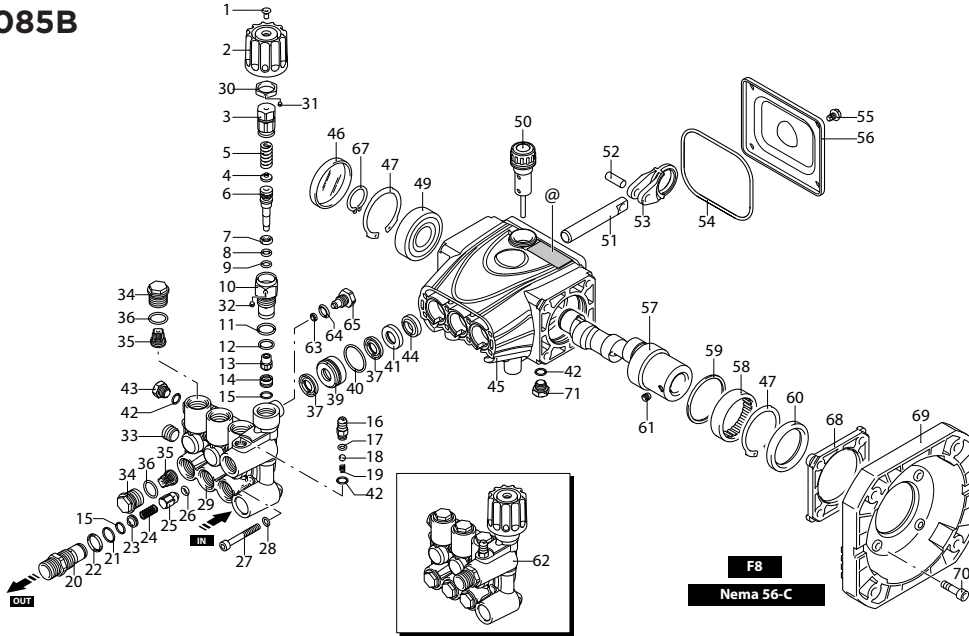

PUMP: 85.129.085B

Repair Kits

Pos	Code	Description	Qty	Pos	Code	Description	Qty	Legend	
1	3800250	Screw M4x8	(26.5 in/lbs) 1	39	2840550	Front piston guide ø 12	3	ø 12	ø 12
2	3800180	Knob	1	40	770590	O-Ring ø 26.70x1.78	3	For ○	For ●
3	3800190	Adjusting cover	1	41	2841390	Rear piston guide ø 12	3	JRV2G25	JRV3G20
4	1980220	Spring plate	2	42	3700250	O-Ring ø 8x1.1	3		
5	2760410	Spring	1	43	2841800	Plug	(70.8 in/lbs) 2		
6	4140170	Piston stem	1	44	1683500	Oil seal	3		
7	2260100	O-Ring ø 6.02x2.62	1	45	4140010	Pump body	1		
8	660190	O-Ring ø 6.07x1.78	1	46	4140150	Cover	1		
9	2760210	Ring	1	47	4140360	Snap Ring ø1.47	1		
10	3800210	Piston guide	(132.7 in/lbs) 1	49	4140110	Bearing	1		
11	740290	O-Ring ø 14x1.78	1	50	4140210	Plug	1		
12	820510	O-Ring	1	51	4140060	Piston ø 12	3		
13	3800230	Piston	(26.5 in/lbs) 1	52	4140070	Connecting rod pin	3		
14	2841080	Seat	1	53	4140080	Connecting rod (Aluminum)	3		
15	1470210	O-Ring ø 9x1	2	54	4140090	O-Ring	1		
16	3700240	Hose barb ø 8	1	55	4140270	Screw TE 5x8	4		
17	480480	O-Ring ø 4.48x1.78	1	56	4140030	Cover	1		
18	1250280	Ball	1	57	4140260	Crankshaft	○ 1		
19	1560520	Spring	1	4140280	Crankshaft	● 1			
20	2760230	Injector	(354 in/lbs) 1	58	4140240	Bearing	1		
21	276270	O-Ring ø 12x1	1	59	4140190	Ring	1		
22	394280	O-Ring ø 12.42x1.78	1	60	1981730	Oil seal crankshaft	1		
23	2760120	Orifice	1	61	820440	Screw M6x6	1		
24	2760200	Spring	1	62	4149201	Head assembly	1		
25	2761511	Shutter	1	63	1120681	O-Ring ø 3.99x1.78	1		
26	2101770	O-Ring ø 4x2.5	1	64	2841220	O-Ring ø 7.66x1.78	1		
27	1345180	Screw M5x40	(54.8 in/lbs) 8	65	2841230	Plug	1		
28	4140140	Washer	8	67	1780550	Ring øe 20	1		
29	4140020	Head	1	68	4140160	Adaptor	1		
30	3800200	Nut M16x1	1	69	1320060	Flange F8	1		
31	3800240	Screw M4x4	1	70	1040370	Screw M6x22	(92 in/lbs) 4		
32	3800310	Screw M3x4	1	71	2841800	Plug	(70.8 in/lbs) 1		
33	2760260	Plug 1/4" G	(141.6 in/lbs) 2						
34	2840130	Plug	(221 in/lbs) 6		AR64516	Oil	1		
35	2849051	Complete valve	6			OIL CAPACITY - 5.43 OZ			
36	2841520	O-Ring ø 13.5x1.8	6						
37	2200141	Water seal (High & Low)	6