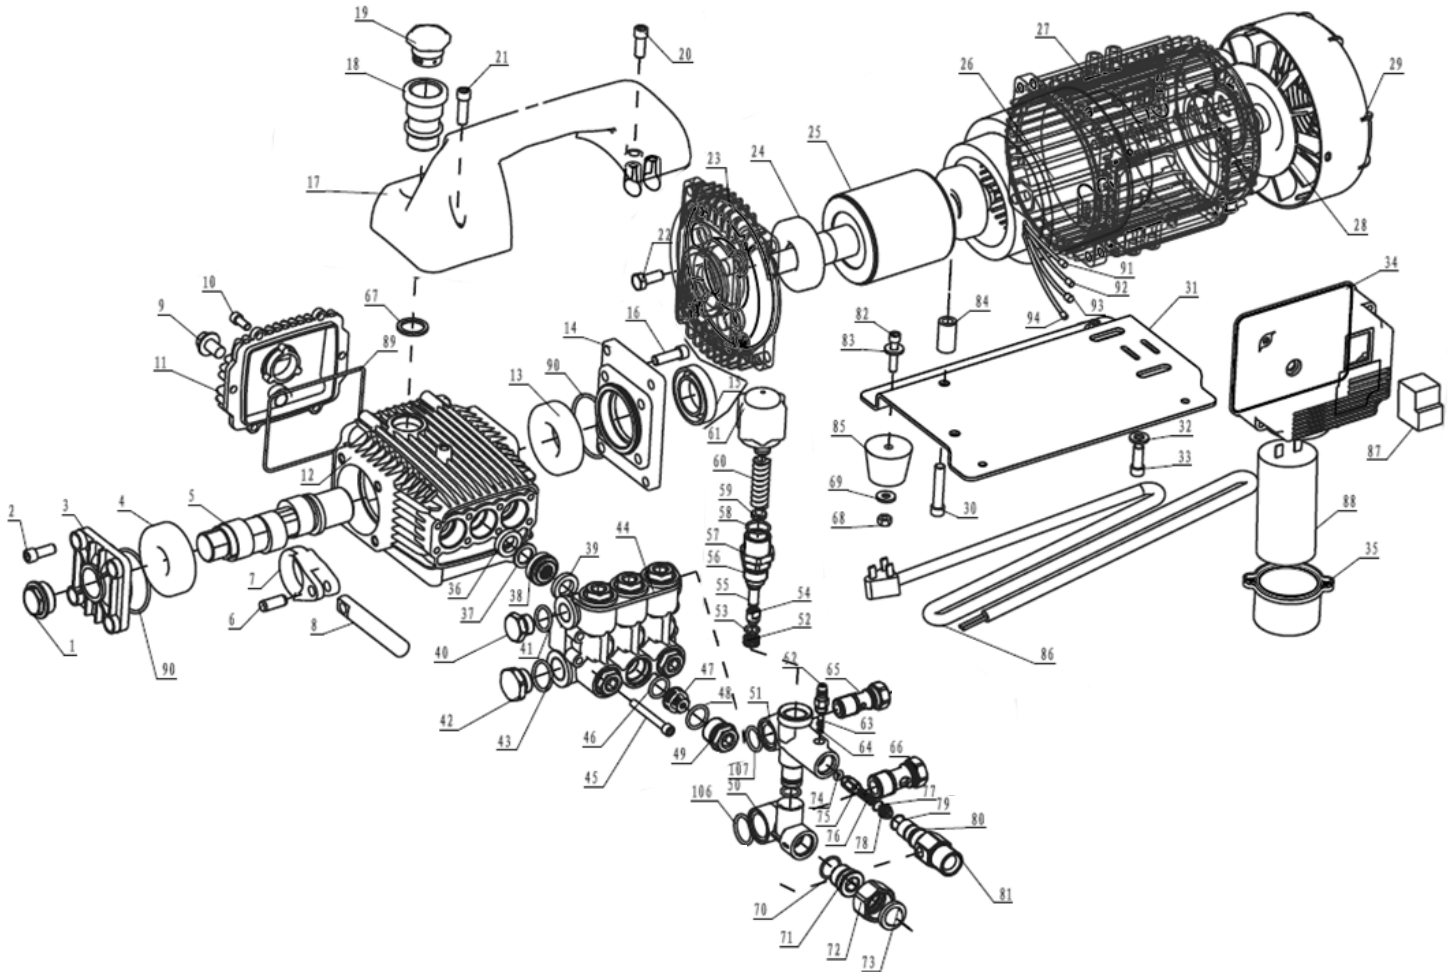

PARTS BREAKDOWN

PRESSURE WASHER

MODEL:MC1515EN

COMPONENTS

REF #	DESCRIPTION	QTY	BE PART #
1	SPRAY NOZZLE SET	1	85.210.025
2	HIGH PRESSURE HOSE, 25' X 1/4"	1	85.225.125
3	SPRAY GUN WAND ASSEMBLY	1	85.205.050
4	COMPLETE MOTOR AND PUMP ASSEMBLY	1	85.164.003
5		1	
6	FRAME ASSEMBLY	1	85.600.210C
7	WHEELS (EACH)	2	85.660.055BF
8	SOAP TUBE	1	85.400.005

PUMP: 85.164.003

REF #	DESCRIPTION	QTY	BE PART #
1-16,18,19	PUMP ASSEMBLY (NOT COMPATABLE WITH PRE-2014 MODELS)	1	85.165.014
36-49			
67,89,90			
50-66	UNLOADER REBUILD KIT	1	85.165.010
70-81			
106,107			
13	ON/OFF SWITCH	1	85.165.013
1,15,36-39	PUMP REBUILD KIT	1	85.165.015
46-18,67,89,90			
18,19	OIL PLUG CAP SET	1	85.164.006
88	CAPACITOR	1	85.165.007
86	GFCI PLUG (DOES NOT INCLUDE CORD)	1	85.501.004