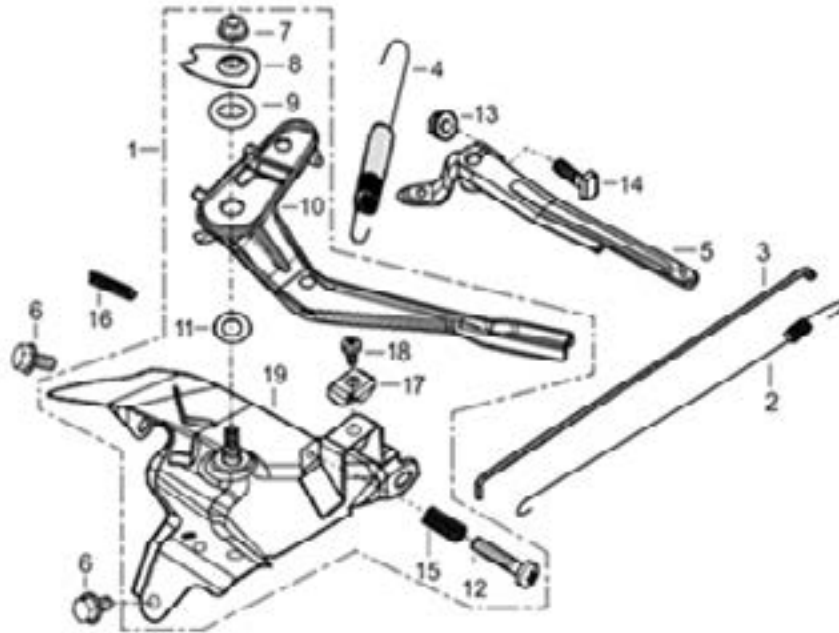

THROTTLE CONTROL

REF #	DESCRIPTION	QTY	BE PART #
1	CONTROL ASSEMBLY, THROTTLE	1	85.571.137