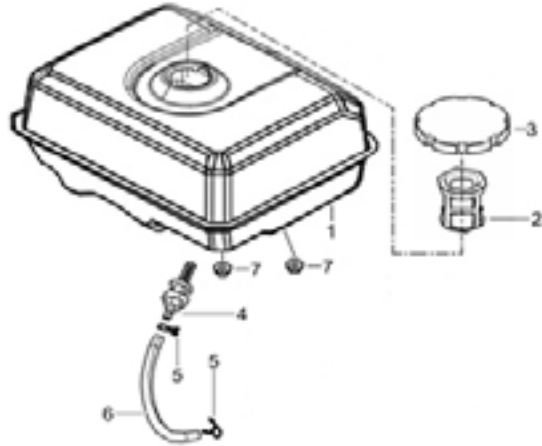

FUEL TANK

REF #	DESCRIPTION	QTY	BE PART #
1	TANK, FUEL	1	85.571.031
3	FUEL CAP, VENTED	1	85.571.013
4	OUTLET, FUEL	1	85.571.042
5	CLIPS	2	
6	TUBE, FUEL	1