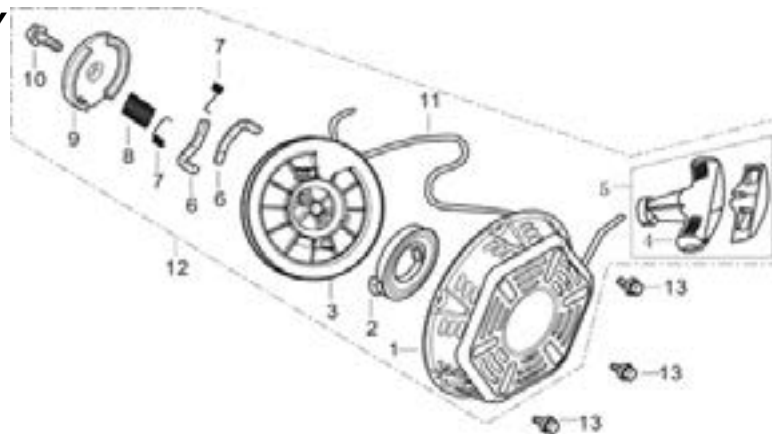

PARTS BREAKDOWN POWEREASE 420 ENGINE

MODEL:MC150ENG

HEAD SUBASSEMBLY

REF #	DESCRIPTION	QTY	BE PART #
5	GASKET, CYLINDER HEAD	1	85.571.021
6	COVER, CYLINDER HEAD ASSEMBLY	1	85.571.022
7	GASKET, CYLINDER HEAD COVER	1	
16	SPARK PLUG	1	85.519.001

CRANKCASE

REF #	DESCRIPTION	QTY	BE PART #
3	INTERNAL SENSOR, LOW OIL	1	85.571.023
6	EXTERNAL SENSOR, LOW OIL	1	

CRANKCASE COVER

REF #	DESCRIPTION	QTY	BE PART #
2	GASKET, CRANKCASE	1	85.571.024
18	SEAL, OIL	1	
3	PLUG ASSEMBLY	1	85.571.025
4	DIPSTICK ASSEMBLY	1	

RECOIL ASSEMBLY

REF #	DESCRIPTION	QTY	BE PART #
12	STARTER RECOIL ASSEMBLY	1	85.571.026

ENGINE SHROUD

REF #	DESCRIPTION	QTY	BE PART #
1	SHROUD (BLACK)	1	85.571.027
4	SWITCH, ON/OFF	1	85.571.008

CARBURETOR

REF #	DESCRIPTION	QTY	BE PART #
1	CARBURETOR ASSEMBLY	1	85.571.028
2	GASKET, AIR CLEANER	1	
3	GASKET, CARBURETOR	1	

AIR FILTER

REF #	DESCRIPTION	QTY	BE PART #
13	AIR FILTER ASSEMBLY	1	85.571.029

MUFFLER ASSY