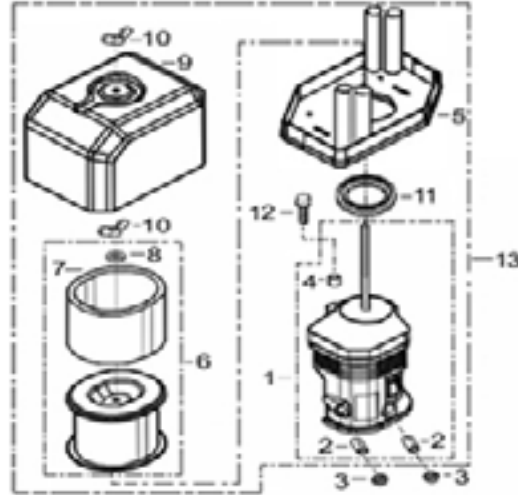

PARTS BREAKDOWN POWEREASE 420 ENGINE

MODEL:MC150ENG

HEAD SUBASSEMBLY

REF #	DESCRIPTION	QTY	BE PART #
5	GASKET, CYLINDER HEAD	1	85.571.021
6	COVER, CYLINDER HEAD ASSEMBLY	1	85.571.022
7	GASKET, CYLINDER HEAD COVER	1	
16	SPARK PLUG	1	85.519.001

CRANKCASE

REF #	DESCRIPTION	QTY	BE PART #
3	INTERNAL SENSOR, LOW OIL	1	85.571.023
6	EXTERNAL SENSOR, LOW OIL	1	

CRANKCASE COVER

REF #	DESCRIPTION	QTY	BE PART #
2	GASKET, CRANKCASE	1	85.571.024
18	SEAL, OIL	1	
3	PLUG ASSEMBLY	1	85.571.025
4	DIPSTICK ASSEMBLY	1	

RECOIL ASSEMBLY

REF #	DESCRIPTION	QTY	BE PART #
12	STARTER RECOIL ASSEMBLY	1	85.571.026

ENGINE SHROUD

REF #	DESCRIPTION	QTY	BE PART #
1	SHROUD (BLACK)	1	85.571.027
4	SWITCH, ON/OFF	1	85.571.008

CARBURETOR

REF #	DESCRIPTION	QTY	BE PART #
1	CARBURETOR ASSEMBLY	1	85.571.028
2	GASKET, AIR CLEANER	1	
3	GASKET, CARBURETOR	1	

AIR FILTER

REF #	DESCRIPTION	QTY	BE PART #
13	AIR FILTER ASSEMBLY	1	85.571.029

MUFFLER ASSY