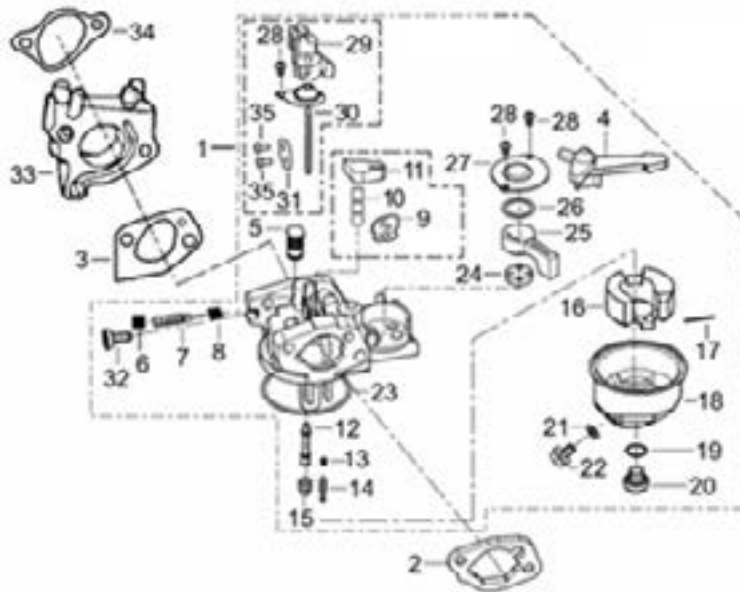

PARTS BREAKDOWN POWEREASE 420 ENGINE

MODEL:MC150ENG

HEAD SUBASSEMBLY

REF #	DESCRIPTION	QTY	BE PART #
5	GASKET, CYLINDER HEAD	1	85.571.021
6	COVER, CYLINDER HEAD ASSEMBLY	1	85.571.022
7	GASKET, CYLINDER HEAD COVER	1	
16	SPARK PLUG	1	85.519.001

CRANKCASE

REF #	DESCRIPTION	QTY	BE PART #
3	INTERNAL SENSOR, LOW OIL	1	85.571.023
6	EXTERNAL SENSOR, LOW OIL	1	

CRANKCASE COVER

REF #	DESCRIPTION	QTY	BE PART #
2	GASKET, CRANKCASE	1	85.571.024
18	SEAL, OIL	1	
3	PLUG ASSEMBLY	1	85.571.025
4	DIPSTICK ASSEMBLY	1	

RECOIL ASSEMBLY

REF #	DESCRIPTION	QTY	BE PART #
12	STARTER RECOIL ASSEMBLY	1	85.571.026

ENGINE SHROUD

REF #	DESCRIPTION	QTY	BE PART #
1	SHROUD (BLACK)	1	85.571.027
4	SWITCH, ON/OFF	1	85.571.008

CARBURETOR

REF #	DESCRIPTION	QTY	BE PART #
1	CARBURETOR ASSEMBLY	1	85.571.028
2	GASKET, AIR CLEANER	1	
3	GASKET, CARBURETOR	1	

AIR FILTER

REF #	DESCRIPTION	QTY	BE PART #
13	AIR FILTER ASSEMBLY	1	85.571.029

MUFFLER ASSY