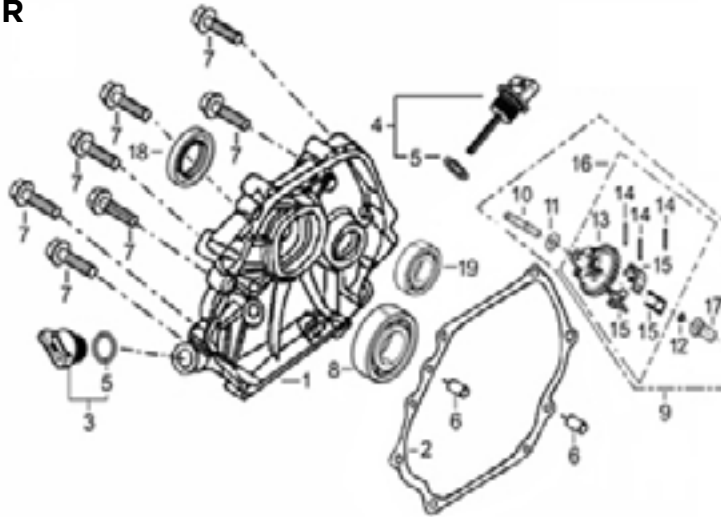

PARTS BREAKDOWN POWEREASE 420 ENGINE

MODEL:MC150ENG

HEAD SUBASSEMBLY

REF #	DESCRIPTION	QTY	BE PART #
5	GASKET, CYLINDER HEAD	1	85.571.021
6	COVER, CYLINDER HEAD ASSEMBLY	1	85.571.022
7	GASKET, CYLINDER HEAD COVER	1	
16	SPARK PLUG	1	85.519.001

CRANKCASE

REF #	DESCRIPTION	QTY	BE PART #
3	INTERNAL SENSOR, LOW OIL	1	85.571.023
6	EXTERNAL SENSOR, LOW OIL	1	

CRANKCASE COVER

REF #	DESCRIPTION	QTY	BE PART #
2	GASKET, CRANKCASE	1	85.571.024
18	SEAL, OIL	1	
3	PLUG ASSEMBLY	1	85.571.025
4	DIPSTICK ASSEMBLY	1	

RECOIL ASSEMBLY

REF #	DESCRIPTION	QTY	BE PART #
12	STARTER RECOIL ASSEMBLY	1	85.571.026

ENGINE SHROUD

REF #	DESCRIPTION	QTY	BE PART #
1	SHROUD (BLACK)	1	85.571.027
4	SWITCH, ON/OFF	1	85.571.008

CARBURETOR

REF #	DESCRIPTION	QTY	BE PART #
1	CARBURETOR ASSEMBLY	1	85.571.028
2	GASKET, AIR CLEANER	1	
3	GASKET, CARBURETOR	1	

AIR FILTER

REF #	DESCRIPTION	QTY	BE PART #
13	AIR FILTER ASSEMBLY	1	85.571.029

MUFFLER ASSY