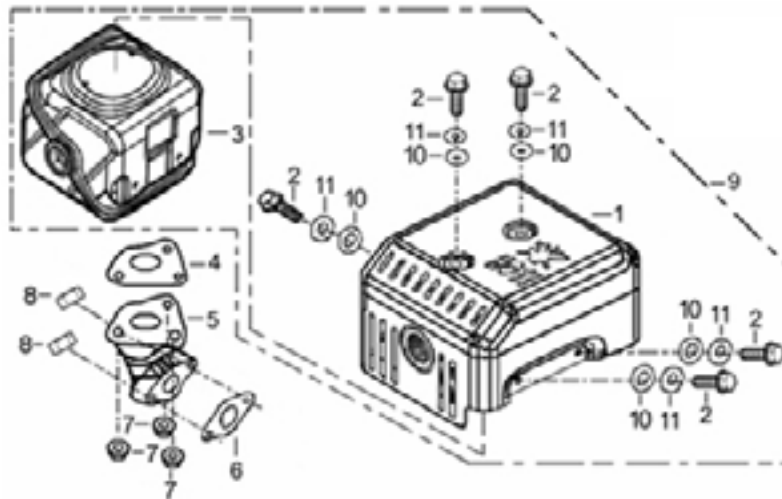

PARTS BREAKDOWN POWEREASE 420 ENGINE

MODEL:MC150ENG

HEAD SUBASSEMBLY

REF #	DESCRIPTION	QTY	BE PART #
5	GASKET, CYLINDER HEAD	1	85.571.021
6	COVER, CYLINDER HEAD ASSEMBLY	1	85.571.022
7	GASKET, CYLINDER HEAD COVER	1	
16	SPARK PLUG	1	85.519.001

CRANKCASE

REF #	DESCRIPTION	QTY	BE PART #
3	INTERNAL SENSOR, LOW OIL	1	85.571.023
6	EXTERNAL SENSOR, LOW OIL	1	

CRANKCASE COVER

REF #	DESCRIPTION	QTY	BE PART #
2	GASKET, CRANKCASE	1	85.571.024
18	SEAL, OIL	1	
3	PLUG ASSEMBLY	1	85.571.025
4	DIPSTICK ASSEMBLY	1	

RECOIL ASSEMBLY

REF #	DESCRIPTION	QTY	BE PART #
12	STARTER RECOIL ASSEMBLY	1	85.571.026

ENGINE SHROUD

REF #	DESCRIPTION	QTY	BE PART #
1	SHROUD (BLACK)	1	85.571.027
4	SWITCH, ON/OFF	1	85.571.008

CARBURETOR

REF #	DESCRIPTION	QTY	BE PART #
1	CARBURETOR ASSEMBLY	1	85.571.028
2	GASKET, AIR CLEANER	1	
3	GASKET, CARBURETOR	1	

AIR FILTER

REF #	DESCRIPTION	QTY	BE PART #
13	AIR FILTER ASSEMBLY	1	85.571.029

MUFFLER ASSY