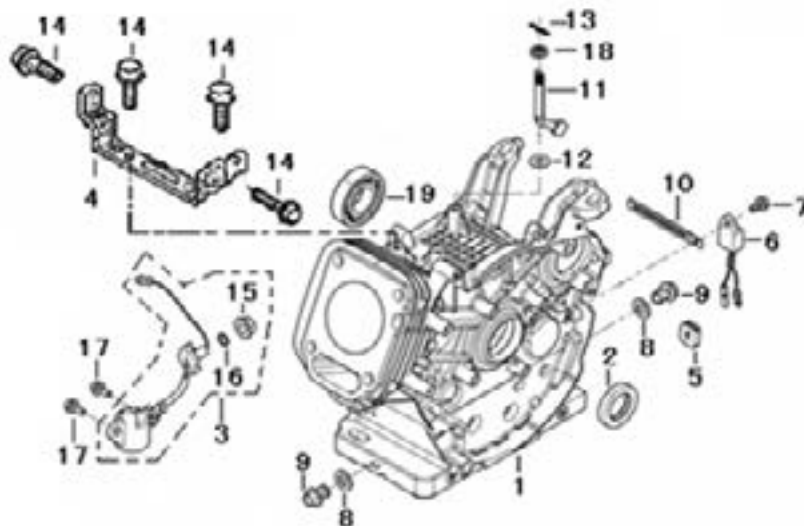

PARTS BREAKDOWN POWEREASE 420 ENGINE

MODEL:MC150ENG

HEAD SUBASSEMBLY

REF #	DESCRIPTION	QTY	BE PART #
5	GASKET, CYLINDER HEAD	1	85.571.021
6	COVER, CYLINDER HEAD ASSEMBLY	1	85.571.022
7	GASKET, CYLINDER HEAD COVER	1	
16	SPARK PLUG	1	85.519.001

CRANKCASE

REF #	DESCRIPTION	QTY	BE PART #
3	INTERNAL SENSOR, LOW OIL	1	85.571.023
6	EXTERNAL SENSOR, LOW OIL	1	

CRANKCASE COVER

REF #	DESCRIPTION	QTY	BE PART #
2	GASKET, CRANKCASE	1	85.571.024
18	SEAL, OIL	1	
3	PLUG ASSEMBLY	1	85.571.025
4	DIPSTICK ASSEMBLY	1	

RECOIL ASSEMBLY

REF #	DESCRIPTION	QTY	BE PART #
12	STARTER RECOIL ASSEMBLY	1	85.571.026

ENGINE SHROUD

REF #	DESCRIPTION	QTY	BE PART #
1	SHROUD (BLACK)	1	85.571.027
4	SWITCH, ON/OFF	1	85.571.008

CARBURETOR

REF #	DESCRIPTION	QTY	BE PART #
1	CARBURETOR ASSEMBLY	1	85.571.028
2	GASKET, AIR CLEANER	1	
3	GASKET, CARBURETOR	1	

AIR FILTER

REF #	DESCRIPTION	QTY	BE PART #
13	AIR FILTER ASSEMBLY	1	85.571.029

MUFFLER ASSY