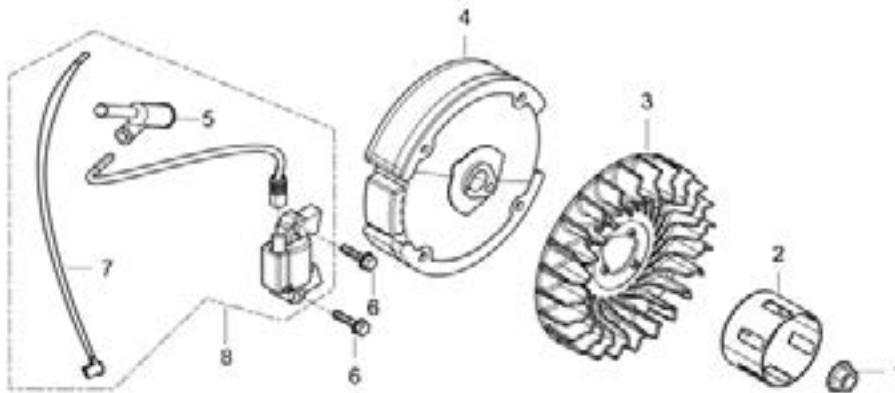

IGNITION COIL

REF #	DESCRIPTION	QTY	BE PART #
8	IGNITION COIL	1	85.571.032