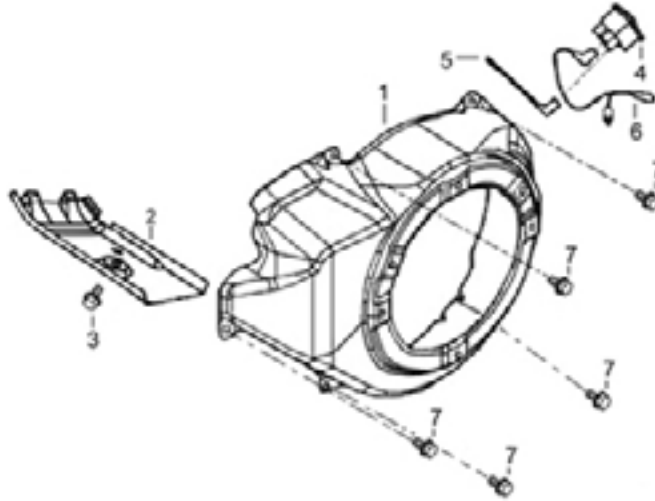

PARTS BREAKDOWN POWEREASE 420 ENGINE

MODEL:MC150ENG

HEAD SUBASSEMBLY

REF #	DESCRIPTION	QTY	BE PART #
5	GASKET, CYLINDER HEAD	1	85.571.021
6	COVER, CYLINDER HEAD ASSEMBLY	1	85.571.022
7	GASKET, CYLINDER HEAD COVER	1	
16	SPARK PLUG	1	85.519.001

CRANKCASE

REF #	DESCRIPTION	QTY	BE PART #
3	INTERNAL SENSOR, LOW OIL	1	85.571.023
6	EXTERNAL SENSOR, LOW OIL	1	

CRANKCASE COVER

REF #	DESCRIPTION	QTY	BE PART #
2	GASKET, CRANKCASE	1	85.571.024
18	SEAL, OIL	1	
3	PLUG ASSEMBLY	1	85.571.025
4	DIPSTICK ASSEMBLY	1	

RECOIL ASSEMBLY

REF #	DESCRIPTION	QTY	BE PART #
12	STARTER RECOIL ASSEMBLY	1	85.571.026

ENGINE SHROUD

REF #	DESCRIPTION	QTY	BE PART #
1	SHROUD (BLACK)	1	85.571.027
4	SWITCH, ON/OFF	1	85.571.008

CARBURETOR