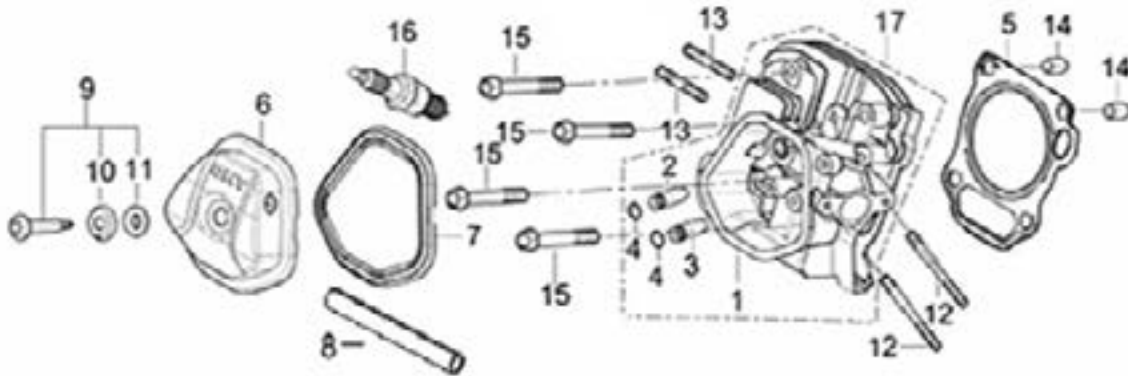

PARTS BREAKDOWN POWEREASE 420 ENGINE

MODEL:MC150ENG

HEAD SUBASSEMBLY

REF #	DESCRIPTION	QTY	BE PART #
5	GASKET, CYLINDER HEAD	1	85.571.021
6	COVER, CYLINDER HEAD ASSEMBLY	1	85.571.022
7	GASKET, CYLINDER HEAD COVER	1	
16	SPARK PLUG	1	85.519.001

CRANKCASE

REF #	DESCRIPTION	QTY	BE PART #
3	INTERNAL SENSOR, LOW OIL	1	85.571.023
6	EXTERNAL SENSOR, LOW OIL	1	

CRANKCASE COVER

REF #	DESCRIPTION	QTY	BE PART #
2	GASKET, CRANKCASE	1	85.571.024
18	SEAL, OIL	1	
3	PLUG ASSEMBLY	1	85.571.025
4	DIPSTICK ASSEMBLY	1	

RECOIL ASSEMBLY

REF #	DESCRIPTION	QTY	BE PART #
12	STARTER RECOIL ASSEMBLY	1	85.571.026

ENGINE SHROUD

REF #	DESCRIPTION	QTY	BE PART #
1	SHROUD (BLACK)	1	85.571.027
4	SWITCH, ON/OFF	1	85.571.008

CARBURETOR

REF #	DESCRIPTION	QTY	BE PART #
1	MUFFLER ASSEMBLY	1	85.571.030

FUEL TANK

REF #	DESCRIPTION	QTY	BE PART #
1	TANK, FUEL	1	85.571.031
3	FUEL CAP, VENTED	1	85.571.013
4	OUTLET, FUEL	1	85.571.042
5	CLIPS	2	
6	TUBE, FUEL	1	