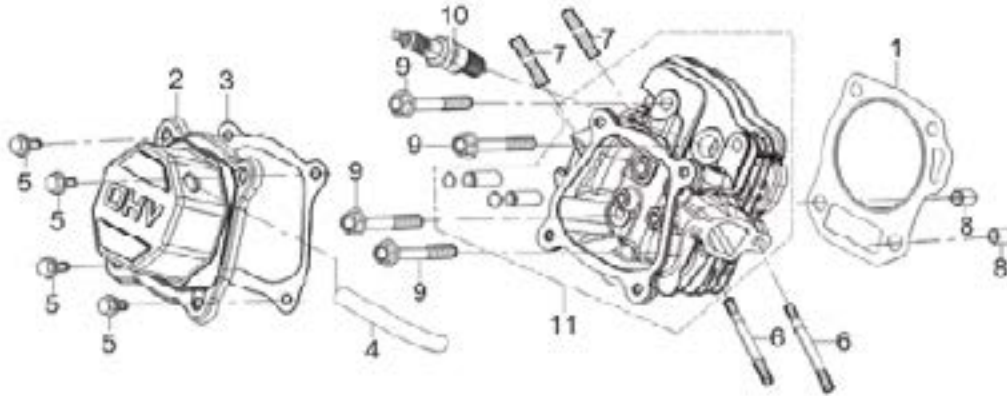

PARTS BREAKDOWN

POWEREASE 225 ENGINE

MODEL:MC070ENG

HEAD SUBASSEMBLY

REF #	DESCRIPTION	QTY	BE PART #
1	GASKET, CYLINDER HEAD	1	85.571.001
2	COVER, CYLINDER HEAD ASSEMBLY	1	85.571.002
3	GASKET, CYLINDER HEAD COVER	1	
10	SPARK PLUG	1	85.519.001

CRANKCASE

REF #	DESCRIPTION	QTY	BE PART #
2	SENSOR, LOW OIL	1	85.571.003
8	SEAL, OIL	1	85.571.004

CRANKCASE COVER

REF #	DESCRIPTION	QTY	BE PART #
3	SEAL, OIL	1	85.571.004
4	GASKET, CRANKCASE	1	
6	DIPSTICK ASSEMBLY	1	85.571.005
7	PLUG ASSEMBLY	1	

RECOIL ASSEMBLY

REF #	DESCRIPTION	QTY	BE PART #
2	STARTER RECOIL ASSEMBLY	1	85.571.036

ENGINE SHROUD

REF #	DESCRIPTION	QTY	BE PART #
4	SENSOR, LOW OIL	1	85.571.003
5	SWITCH, ON/OFF (ROUND TYPE)	1	85.571.310