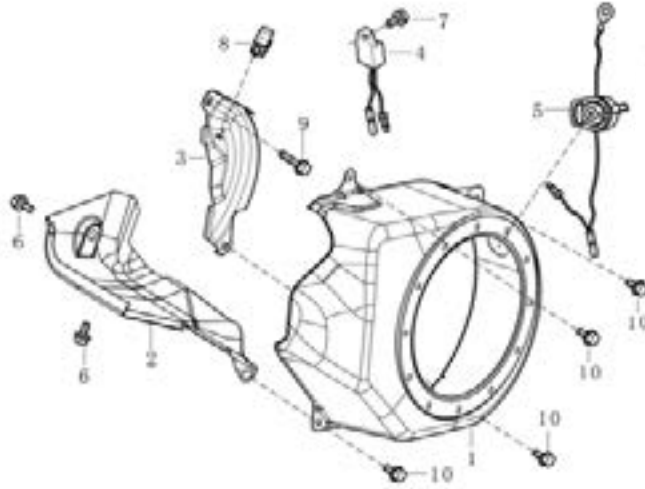

PARTS BREAKDOWN

POWEREASE 225 ENGINE

MODEL:MC070ENG

HEAD SUBASSEMBLY

REF #	DESCRIPTION	QTY	BE PART #
1	GASKET, CYLINDER HEAD	1	85.571.001
2	COVER, CYLINDER HEAD ASSEMBLY	1	85.571.002
3	GASKET, CYLINDER HEAD COVER	1	
10	SPARK PLUG	1	85.519.001

CRANKCASE

REF #	DESCRIPTION	QTY	BE PART #
2	SENSOR, LOW OIL	1	85.571.003
8	SEAL, OIL	1	85.571.004

CRANKCASE COVER

REF #	DESCRIPTION	QTY	BE PART #
3	SEAL, OIL	1	85.571.004
4	GASKET, CRANKCASE	1	
6	DIPSTICK ASSEMBLY	1	85.571.005
7	PLUG ASSEMBLY	1	

RECOIL ASSEMBLY

REF #	DESCRIPTION	QTY	BE PART #
2	STARTER RECOIL ASSEMBLY	1	85.571.036

ENGINE SHROUD

REF #	DESCRIPTION	QTY	BE PART #
4	SENSOR, LOW OIL	1	85.571.003
5	SWITCH, ON/OFF (ROUND TYPE)	1	85.571.310

AIR FILTER

REF #	DESCRIPTION	QTY	BE PART #
13	AIR FILTER ASSEMBLY	1	85.571.010
15	ELEMENT, AIR FILTER	1	85.571.015

CARBURETOR ASSEMBLY

REF #	DESCRIPTION	QTY	BE PART #
1	CARBURETOR ASSEMBLY	1	85.571.009C
2	GASKET, AIR CLEANER	1	
3	GASKET, CARBURETOR	1	
33	PLATE, CARBURETOR INSULATOR	1	
34	GASKET, CARBURETOR INSULATOR	1	