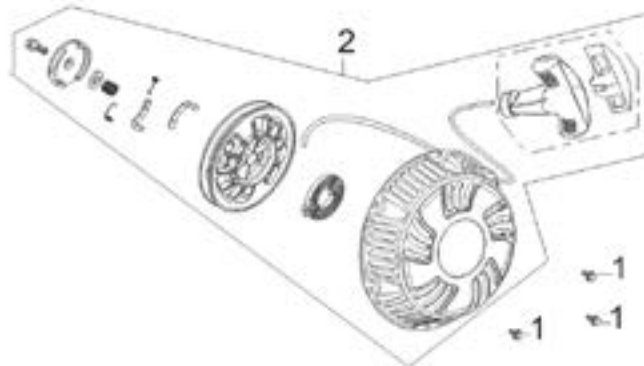

PARTS BREAKDOWN

POWEREASE 225 ENGINE

MODEL:MC070ENG

HEAD SUBASSEMBLY

REF #	DESCRIPTION	QTY	BE PART #
1	GASKET, CYLINDER HEAD	1	85.571.001
2	COVER, CYLINDER HEAD ASSEMBLY	1	85.571.002
3	GASKET, CYLINDER HEAD COVER	1	
10	SPARK PLUG	1	85.519.001

CRANKCASE

REF #	DESCRIPTION	QTY	BE PART #
2	SENSOR, LOW OIL	1	85.571.003
8	SEAL, OIL	1	85.571.004

CRANKCASE COVER

REF #	DESCRIPTION	QTY	BE PART #
3	SEAL, OIL	1	85.571.004
4	GASKET, CRANKCASE	1	
6	DIPSTICK ASSEMBLY	1	85.571.005
7	PLUG ASSEMBLY	1	

RECOIL ASSEMBLY

REF #	DESCRIPTION	QTY	BE PART #
2	STARTER RECOIL ASSEMBLY	1	85.571.036

ENGINE SHROUD

REF #	DESCRIPTION	QTY	BE PART #
4	SENSOR, LOW OIL	1	85.571.003
5	SWITCH, ON/OFF (ROUND TYPE)	1	85.571.310