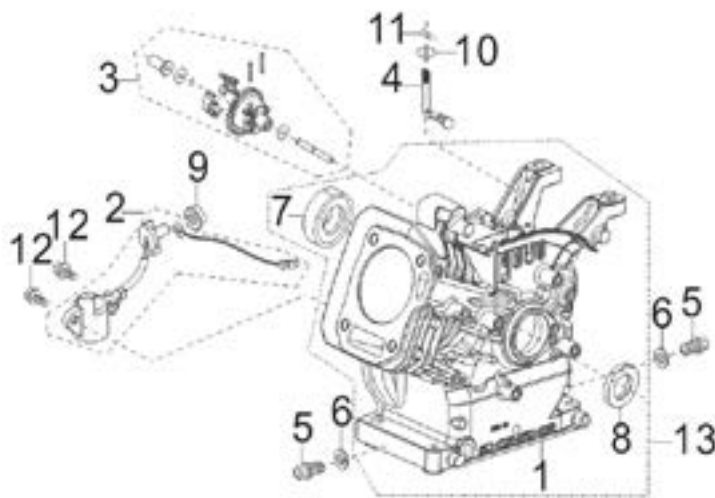

PARTS BREAKDOWN

POWEREASE 225 ENGINE

MODEL:MC070ENG

HEAD SUBASSEMBLY

REF #	DESCRIPTION	QTY	BE PART #
1	GASKET, CYLINDER HEAD	1	85.571.001
2	COVER, CYLINDER HEAD ASSEMBLY	1	85.571.002
3	GASKET, CYLINDER HEAD COVER	1	
10	SPARK PLUG	1	85.519.001

CRANKCASE

REF #	DESCRIPTION	QTY	BE PART #
2	SENSOR, LOW OIL	1	85.571.003
8	SEAL, OIL	1	85.571.004

CRANKCASE COVER

REF #	DESCRIPTION	QTY	BE PART #
3	SEAL, OIL	1	85.571.004
4	GASKET, CRANKCASE	1	
6	DIPSTICK ASSEMBLY	1	85.571.005
7	PLUG ASSEMBLY	1	

RECOIL ASSEMBLY

REF #	DESCRIPTION	QTY	BE PART #
2	STARTER RECOIL ASSEMBLY	1	85.571.036

ENGINE SHROUD

REF #	DESCRIPTION	QTY	BE PART #
4	SENSOR, LOW OIL	1	85.571.003
5	SWITCH, ON/OFF (ROUND TYPE)	1	85.571.310

AIR FILTER

REF #	DESCRIPTION	QTY	BE PART #
13	AIR FILTER ASSEMBLY	1	85.571.010
15	ELEMENT, AIR FILTER	1	85.571.015

CARBURETOR ASSEMBLY

REF #	DESCRIPTION	QTY	BE PART #
1	CARBURETOR ASSEMBLY	1	85.571.009C
2	GASKET, AIR CLEANER	1	
3	GASKET, CARBURETOR	1	
33	PLATE, CARBURETOR INSULATOR	1	
34	GASKET, CARBURETOR INSULATOR	1	