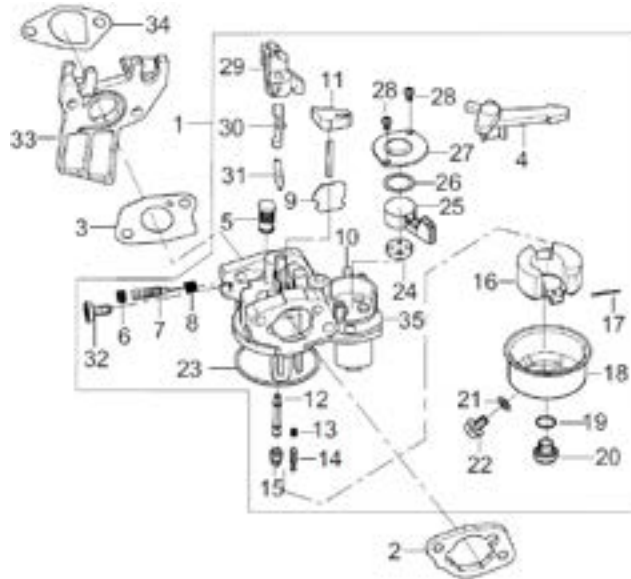

PARTS BREAKDOWN

POWEREASE 225 ENGINE

MODEL:MC070ENG

HEAD SUBASSEMBLY

REF #	DESCRIPTION	QTY	BE PART #
1	GASKET, CYLINDER HEAD	1	85.571.001
2	COVER, CYLINDER HEAD ASSEMBLY	1	85.571.002
3	GASKET, CYLINDER HEAD COVER	1	
10	SPARK PLUG	1	85.519.001

CRANKCASE

REF #	DESCRIPTION	QTY	BE PART #
2	SENSOR, LOW OIL	1	85.571.003
8	SEAL, OIL	1	85.571.004

CRANKCASE COVER

REF #	DESCRIPTION	QTY	BE PART #
3	SEAL, OIL	1	85.571.004
4	GASKET, CRANKCASE	1	
6	DIPSTICK ASSEMBLY	1	85.571.005
7	PLUG ASSEMBLY	1	

RECOIL ASSEMBLY

REF #	DESCRIPTION	QTY	BE PART #
2	STARTER RECOIL ASSEMBLY	1	85.571.036

ENGINE SHROUD

REF #	DESCRIPTION	QTY	BE PART #
4	SENSOR, LOW OIL	1	85.571.003
5	SWITCH, ON/OFF (ROUND TYPE)	1	85.571.310

AIR FILTER

REF #	DESCRIPTION	QTY	BE PART #
13	AIR FILTER ASSEMBLY	1	85.571.010
15	ELEMENT, AIR FILTER	1	85.571.015

CARBURETOR ASSEMBLY

REF #	DESCRIPTION	QTY	BE PART #
1	CARBURETOR ASSEMBLY	1	85.571.009C
2	GASKET, AIR CLEANER	1	
3	GASKET, CARBURETOR	1	
33	PLATE, CARBURETOR INSULATOR	1	
34	GASKET, CARBURETOR INSULATOR	1	