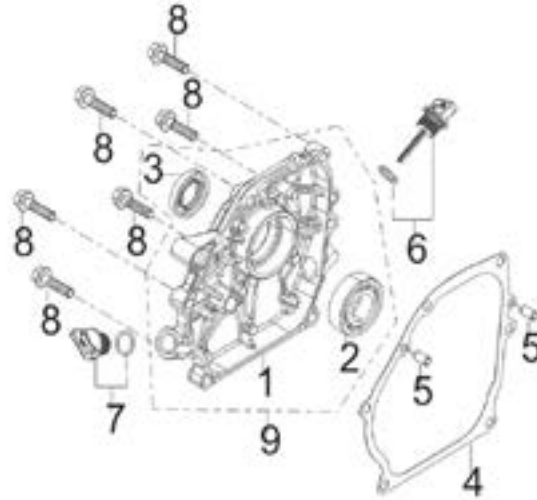

PARTS BREAKDOWN

POWEREASE 225 ENGINE

MODEL:MC070ENG

HEAD SUBASSEMBLY

REF #	DESCRIPTION	QTY	BE PART #
1	GASKET, CYLINDER HEAD	1	85.571.001
2	COVER, CYLINDER HEAD ASSEMBLY	1	85.571.002
3	GASKET, CYLINDER HEAD COVER	1	
10	SPARK PLUG	1	85.519.001

CRANKCASE

REF #	DESCRIPTION	QTY	BE PART #
2	SENSOR, LOW OIL	1	85.571.003
8	SEAL, OIL	1	85.571.004

CRANKCASE COVER

REF #	DESCRIPTION	QTY	BE PART #
3	SEAL, OIL	1	85.571.004
4	GASKET, CRANKCASE	1	
6	DIPSTICK ASSEMBLY	1	85.571.005
7	PLUG ASSEMBLY	1	

RECOIL ASSEMBLY

REF #	DESCRIPTION	QTY	BE PART #
2	STARTER RECOIL ASSEMBLY	1	85.571.036

ENGINE SHROUD

REF #	DESCRIPTION	QTY	BE PART #
4	SENSOR, LOW OIL	1	85.571.003
5	SWITCH, ON/OFF (ROUND TYPE)	1	85.571.310

AIR FILTER

REF #	DESCRIPTION	QTY	BE PART #
13	AIR FILTER ASSEMBLY	1	85.571.010
15	ELEMENT, AIR FILTER	1	85.571.015

CARBURETOR ASSEMBLY

REF #	DESCRIPTION	QTY	BE PART #
1	CARBURETOR ASSEMBLY	1	85.571.009C
2	GASKET, AIR CLEANER	1	
3	GASKET, CARBURETOR	1	
33	PLATE, CARBURETOR INSULATOR	1	
34	GASKET, CARBURETOR INSULATOR	1	