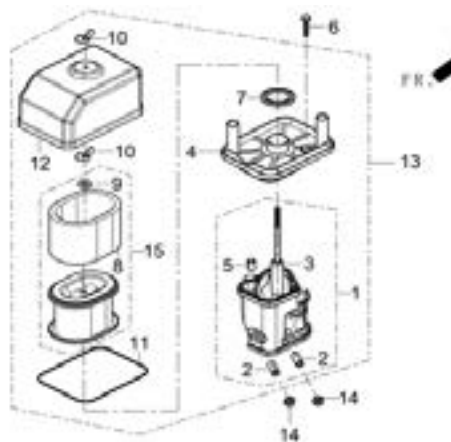

PARTS BREAKDOWN

POWEREASE 225 ENGINE

MODEL:MC070ENG

HEAD SUBASSEMBLY

REF #	DESCRIPTION	QTY	BE PART #
1	GASKET, CYLINDER HEAD	1	85.571.001
2	COVER, CYLINDER HEAD ASSEMBLY	1	85.571.002
3	GASKET, CYLINDER HEAD COVER	1	
10	SPARK PLUG	1	85.519.001

CRANKCASE

REF #	DESCRIPTION	QTY	BE PART #
2	SENSOR, LOW OIL	1	85.571.003
8	SEAL, OIL	1	85.571.004

CRANKCASE COVER

REF #	DESCRIPTION	QTY	BE PART #
3	SEAL, OIL	1	85.571.004
4	GASKET, CRANKCASE	1	
6	DIPSTICK ASSEMBLY	1	85.571.005
7	PLUG ASSEMBLY	1	

RECOIL ASSEMBLY

REF #	DESCRIPTION	QTY	BE PART #
2	STARTER RECOIL ASSEMBLY	1	85.571.036

ENGINE SHROUD

REF #	DESCRIPTION	QTY	BE PART #
4	SENSOR, LOW OIL	1	85.571.003
5	SWITCH, ON/OFF (ROUND TYPE)	1	85.571.310

AIR FILTER

REF #	DESCRIPTION	QTY	BE PART #
13	AIR FILTER ASSEMBLY	1	85.571.010
15	ELEMENT, AIR FILTER	1	85.571.015

CARBURETOR ASSEMBLY

REF #	DESCRIPTION	QTY	BE PART #
1	CARBURETOR ASSEMBLY	1	85.571.009C
2	GASKET, AIR CLEANER	1	
3	GASKET, CARBURETOR	1	
33	PLATE, CARBURETOR INSULATOR	1	
34	GASKET, CARBURETOR INSULATOR	1	