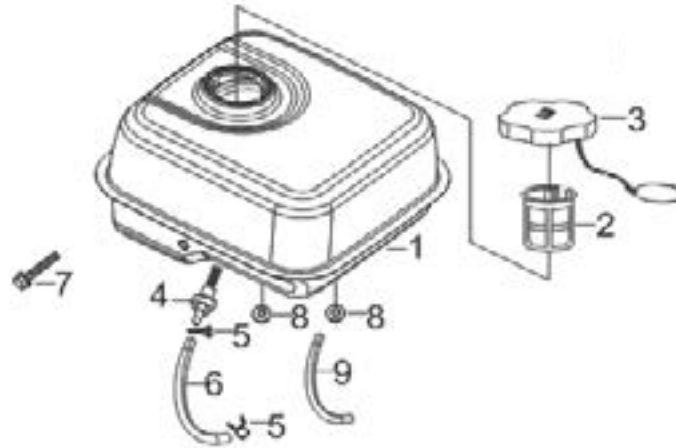

FUEL TANK

REF #	DESCRIPTION	QTY	BE PART #
1	TANK, FUEL	1	85.571.036
3	FUEL CAP, VENTED	1	85.571.013
4	OUTLET, FUEL	1	85.571.042
5	CLIPS	2	
6	TUBE, FUEL	1