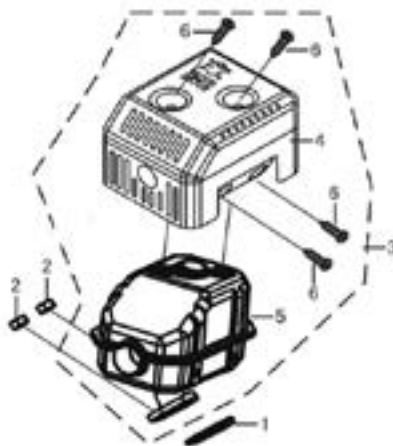

MUFFLER ASSY

REF #	DESCRIPTION	QTY	BE PART #
1	GASKET, EXHAUST	1	85.571.011
2	NUT	2	
3	MUFFLER ASSEMBLY	1