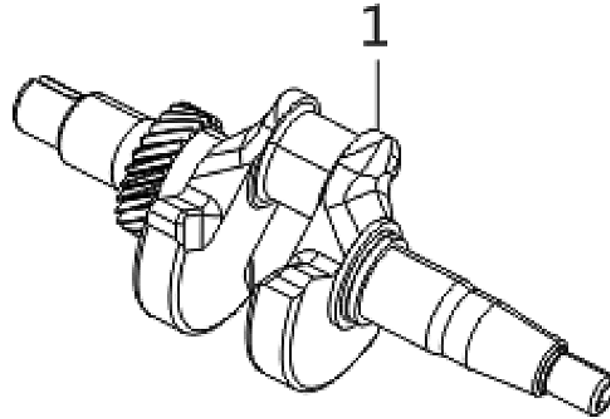

PARTS BREAKDOWN INVERTER GENERATOR

MODEL:C3600IG

CRANK CASE / GEAR ASSEMBLY

REF #	DESCRIPTION	QTY	BE PART #
2	DRAIN PLUG WASHER	2	85.571.713
3	DRAIN PLUG BOLT	2	
5	BEARING	1	85.571.714
6	OIL-SEAL	1	85.571.715
11	SENSOR, ENGINE OIL	1	85.571.716

CRANK CASE COVER

REF #	DESCRIPTION	QTY	BE PART #
2	OIL DIPSTICK	1	85.571.717
5	GASKET, CRANKCASE	1	85.571.718

CYLINDER HEAD ASSEMBLY / SPARK PLUG

REF #	DESCRIPTION	QTY	BE PART #
1	VALVER COVER BOLT	4	85.571.719
2	VALVE COVER	1	
3	VALVE COVER GASKET	1	
4	SPARK PLUG	1	85.571.720
7	BREATHER TUBE	1	85.571.721
8	CYLINDER HEAD	1	85.571.722
9	EXHAUST STUD	2	85.571.723
10	INTAKE STUD	2	85.571.724
11	CYLINDER HEAD GASKET	1	85.571.725
3	VALVE COVER GASKET	1	
6	OIL - SEAL	1	
5	HEAT SHIELD COVER	1	

CRANKSHAFT CONNECTING ROD

REF #	DESCRIPTION	QTY	BE PART #
1	CRANKSHAFT ASSEMBLY	1	85.571.726

CRANKSHAFT ROD & RING SET

REF #	DESCRIPTION	QTY	BE PART #
1	PISTON RING SET	1	85.571.727
2	CONNECTING ROD	1	85.571.728
3	PISTON	1	85.571.729
4	PISTON PIN	1	
5	PISTON PIN CLIP	2	
1	PISTON RING SET	1	

CAMSHAFT ROD & RING SET

REF #	DESCRIPTION	QTY	BE PART #
1	CAMSHAFT ASSEMBLY	1	85.571.730
7	TAPPET VALVE	2	
2	VALVE	1	85.571.731
3	SEAL GUIDE	1	
4	VALVE SPRING	2	
5	VALVE SPRING SEAT	2	
6	VALVE LOCK CLAMP	4	
9	PLATE SUBASSEMBLY, LIFTER STOPPER	1	
10	VALVE ADJUSTING BOLT	2	
11	ROCKER VALVE	2	85.571.732
12	VALVE ADJUSTING NUT	2	
13	VALVE LOCK NUT	2	
8	LIFTER VALVE	2	85.571.733
9	PLATE SUBASSEMBLY, LIFTER STOPPER	1	
10	VALVE ADJUSTING BOLT	2	
11	ROCKER VALVE	2	
12	VALVE ADJUSTING NUT	2	
13	VALVE LOCK NUT	2	