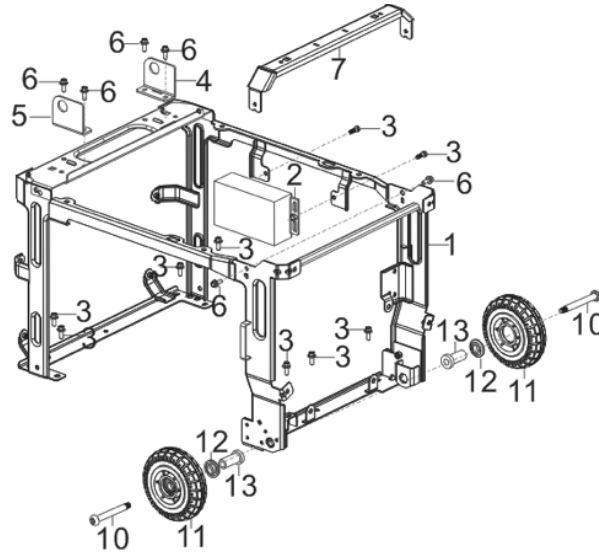

ENGINE FRAME

REF #	DESCRIPTION	QTY	BE PART #
1	FRAME ASSEMBLY	1	85.571.741
2	STARTER CONTROLLER	1	85.571.742
10	WHEEL SHAFT	1	85.571.704
11	WHEEL	1	
12	SLEEVE DUST COVER	1	
13	CABLE SLEEVE	1