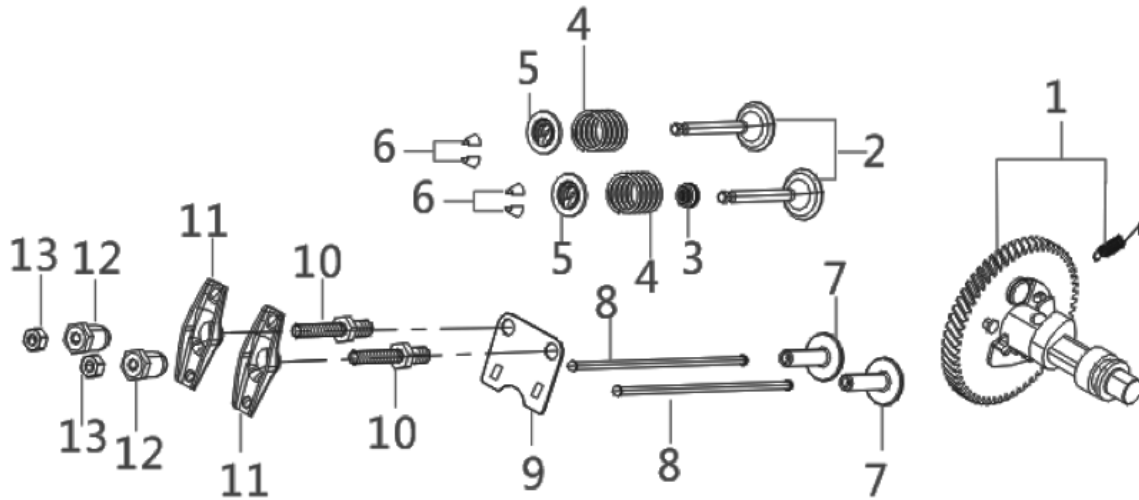

PARTS BREAKDOWN INVERTER GENERATOR

MODEL:C3600IG

CRANK CASE / GEAR ASSEMBLY

REF #	DESCRIPTION	QTY	BE PART #
2	DRAIN PLUG WASHER	2	85.571.713
3	DRAIN PLUG BOLT	2	
5	BEARING	1	85.571.714
6	OIL-SEAL	1	85.571.715
11	SENSOR, ENGINE OIL	1	85.571.716

CRANK CASE COVER

REF #	DESCRIPTION	QTY	BE PART #
2	OIL DIPSTICK	1	85.571.717
5	GASKET, CRANKCASE	1	85.571.718

CYLINDER HEAD ASSEMBLY / SPARK PLUG

REF #	DESCRIPTION	QTY	BE PART #
1	VALVER COVER BOLT	4	85.571.719
2	VALVE COVER	1	
3	VALVE COVER GASKET	1	
4	SPARK PLUG	1	85.571.720
7	BREATHER TUBE	1	85.571.721
8	CYLINDER HEAD	1	85.571.722
9	EXHAUST STUD	2	85.571.723
10	INTAKE STUD	2	85.571.724
11	CYLINDER HEAD GASKET	1	85.571.725
3	VALVE COVER GASKET	1	
6	OIL - SEAL	1	
5	HEAT SHIELD COVER	1	

CRANKSHAFT CONNECTING ROD

REF #	DESCRIPTION	QTY	BE PART #
1	CRANKSHAFT ASSEMBLY	1	85.571.726

CRANKSHAFT ROD & RING SET

REF #	DESCRIPTION	QTY	BE PART #
1	PISTON RING SET	1	85.571.727
2	CONNECTING ROD	1	85.571.728
3	PISTON	1	85.571.729
4	PISTON PIN	1	
5	PISTON PIN CLIP	2	
1	PISTON RING SET	1	

CAMSHAFT ROD & RING SET

REF #	DESCRIPTION	QTY	BE PART #
1	CAMSHAFT ASSEMBLY	1	85.571.730
7	TAPPET VALVE	2	
2	VALVE	1	85.571.731
3	SEAL GUIDE	1	
4	VALVE SPRING	2	
5	VALVE SPRING SEAT	2	
6	VALVE LOCK CLAMP	4	
9	PLATE SUBASSEMBLY, LIFTER STOPPER	1	
10	VALVE ADJUSTING BOLT	2	
11	ROCKER VALVE	2	85.571.732
12	VALVE ADJUSTING NUT	2	
13	VALVE LOCK NUT	2	
8	LIFTER VALVE	2	85.571.733
9	PLATE SUBASSEMBLY, LIFTER STOPPER	1	
10	VALVE ADJUSTING BOLT	2	
11	ROCKER VALVE	2	
12	VALVE ADJUSTING NUT	2	
13	VALVE LOCK NUT	2	