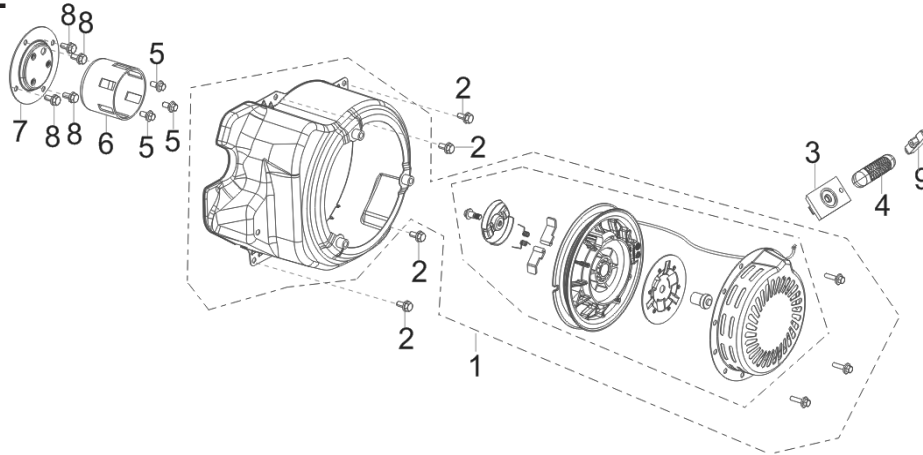

STARTER RECOIL

REF #	DESCRIPTION	QTY	BE PART #
1	STARTER, RECOIL	1	85.571.700
3	STARTING ROPE GUIDE	1	
4	CABLE HANDLE OUTER SLEEVE	1	
5	BOLT	3	85.571.734
6	STARTER PULLEY	1	
7	STARTER CLIP SEAT	1