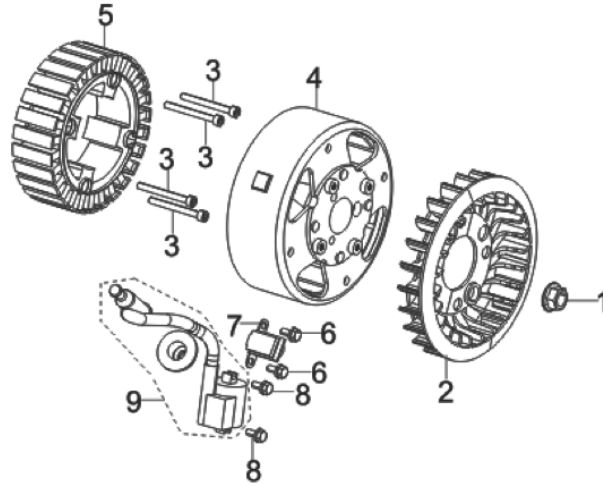

FLYWHEEL/IMPELLER/STARTER PULLEY/IGNITION COIL

REF #	DESCRIPTION	QTY	BE PART #
2	MOTOR FAN IMPELLER	1	85.571.735
4	ALTERNATOR ROTOR ASSEMBLY	1	85.571.736
5	ALTERNATOR STATOR ASSEMBLY	1	
7	IGNITION COIL TRIGGER	1	85.571.703
9	IGNITION COIL	1