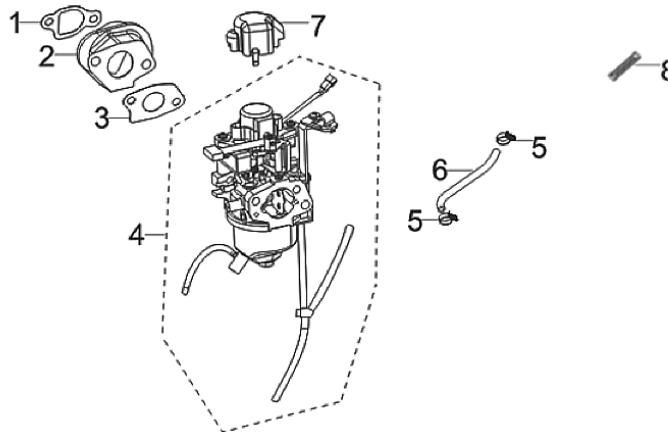

CRANK CASE COVER

REF #	DESCRIPTION	QTY	BE PART #
2	OIL DIPSTICK	1	85.571.717
5	GASKET, CRANKCASE	1	85.571.718

CYLINDER HEAD ASSEMBLY / SPARK PLUG

REF #	DESCRIPTION	QTY	BE PART #
1	VALVER COVER BOLT	4	85.571.719
2	VALVE COVER	1	
3	VALVE COVER GASKET	1	
4	SPARK PLUG	1	85.571.720
7	BREATHER TUBE	1	85.571.721
8	CYLINDER HEAD	1	85.571.722
9	EXHAUST STUD	2	85.571.723
10	INTAKE STUD	2	85.571.724
11	CYLINDER HEAD GASKET	1	85.571.725
3	VALVE COVER GASKET	1	
6	OIL - SEAL	1	
5	HEAT SHIELD COVER	1	

CRANKSHAFT CONNECTING ROD

REF #	DESCRIPTION	QTY	BE PART #
1	CRANKSHAFT ASSEMBLY	1	85.571.726

CRANKSHAFT ROD & RING SET

REF #	DESCRIPTION	QTY	BE PART #
1	PISTON RING SET	1	85.571.727
2	CONNECTING ROD	1	85.571.728
3	PISTON	1	85.571.729
4	PISTON PIN	1	
5	PISTON PIN CLIP	2	
1	PISTON RING SET	1	

CAMSHAFT ROD & RING SET

REF #	DESCRIPTION	QTY	BE PART #
1	CAMSHAFT ASSEMBLY	1	85.571.730
7	TAPPET VALVE	2	
2	VALVE	1	85.571.731
3	SEAL GUIDE	1	
4	VALVE SPRING	2	
5	VALVE SPRING SEAT	2	
6	VALVE LOCK CLAMP	4	
9	PLATE SUBASSEMBLY, LIFTER STOPPER	1	
10	VALVE ADJUSTING BOLT	2	
11	ROCKER VALVE	2	85.571.732
12	VALVE ADJUSTING NUT	2	
13	VALVE LOCK NUT	2	
8	LIFTER VALVE	2	85.571.733
9	PLATE SUBASSEMBLY, LIFTER STOPPER	1	
10	VALVE ADJUSTING BOLT	2	
11	ROCKER VALVE	2	
12	VALVE ADJUSTING NUT	2	
13	VALVE LOCK NUT	2	

REF #	DESCRIPTION	QTY	BE PART #
1	CARBURETOR INSULATOR GASKET	1	85.571.701 (CURRENT MODEL)
2	CARBURETOR INSULATOR PLATE	1	
3	CARBURETOR GASKET	1	
4	CARBURETOR ASSEMBLY	1	
5	CLAMP	2	
6	FUEL TUBE	1	
7	CAP	1	
8	FUEL FILTER	1	85.571.857 (MODEL WITH KEY FOB)
8	FUEL FILTER (ONLY)	1	