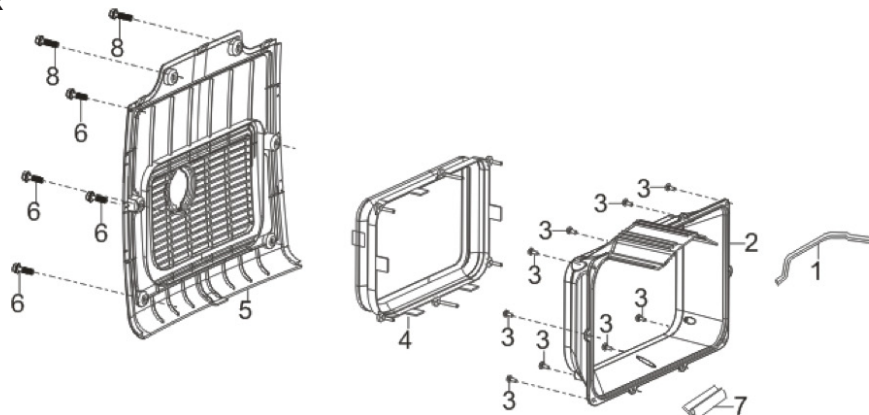

MUFFLER COVER

REF #	DESCRIPTION	QTY	BE PART #
5	MUFFLER COVER PANEL	1	85.571.768