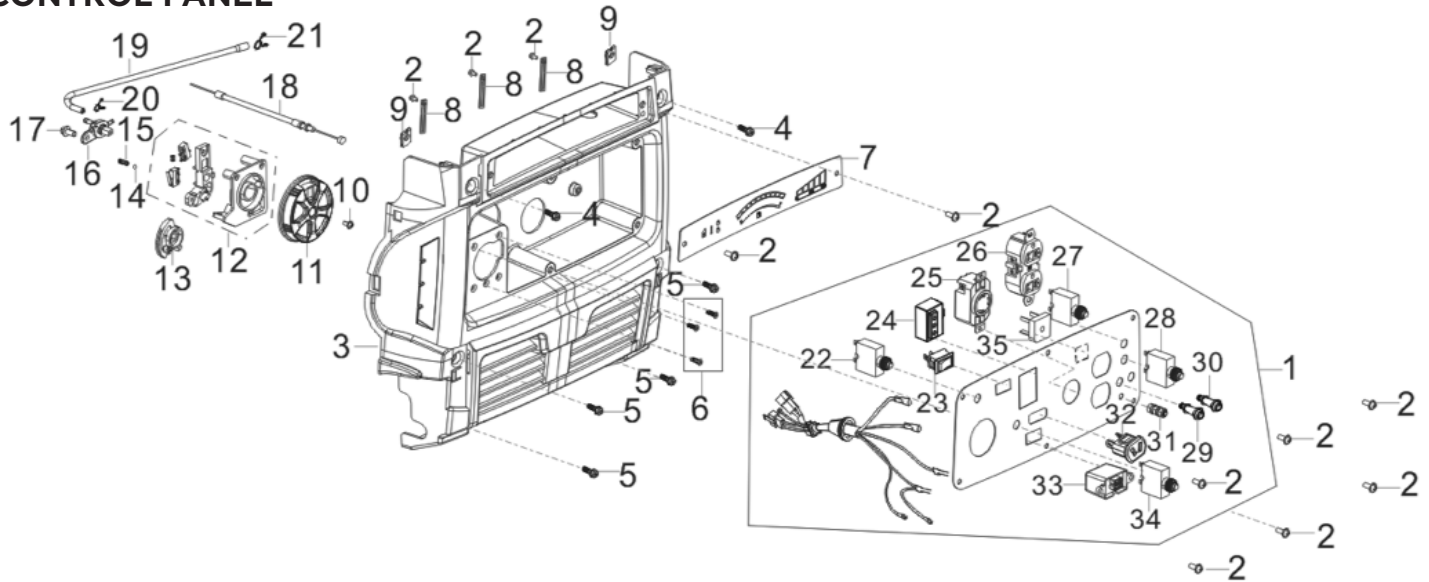

CONTROL PANEL

REF #	DESCRIPTION	QTY	BE PART #
1	CONTROL PANEL ASSEMBLY	1	85.571.707
3	PANEL SEAT	1	85.571.743
7	METER ASSEMBLY	1	85.571.708
11	KNOB	1	85.571.709
12	SWITCH SUB ASSEMBLY	1	
13	COVER BOARD	1	
16	FUEL VAVLE ASSEMBLY	1	
18	CHOKE SUBASSEMBLY	1	
19	FUEL TUBE	1	85.571.744
20	COLLAR	1	
21	COLLAR	1	
22	BREAKER	1	85.571.586
23	AUTO IDLE SWITCH	1	85.571.746
24	IGNITOR	1	85.571.747
25	120V TWISTLOCK SOCKET	1	85.571.748
26	120V DUPLEX SOCKET	1	85.571.592
27	BREAKER, 27AMP	1	85.571.750
28	BREAKER, 20AMP	1	85.571.751
29	RED PARALELL SOCKET	1	85.571.589
30	BLACK PARALELL SOCKET	1	85.571.590
31	GROUNDING TERMINAL	1	85.571.654
32	12V SOCKET	1	85.571.652
33	USB SOCKET	1	85.571.653
34	BREAKER	1	85.571.593
35	BRIDGE RECTIFIER	1	85.571.049