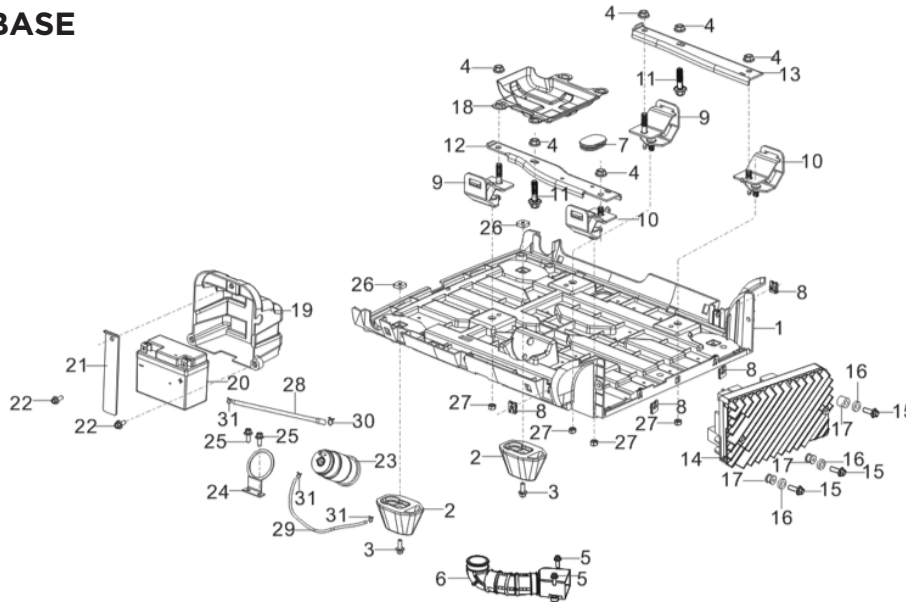

INVERTER BASE

REF #	DESCRIPTION	QTY	BE PART #
1	BASE PLATE	1	85.571.764
2	FRAME SEAT	2	85.571.765
3	BOLT	2	
9	SHOCK ABSORBER	2	85.571.766
10	SHOCK ABSORBER	2	
14	INVERTER ASSEMBLY	1	85.571.705
20	BATTERY	1	85.573.108
21	BATTERY STRAP	1	85.571.767
23	CARBON CANISTER	1	85.571.706