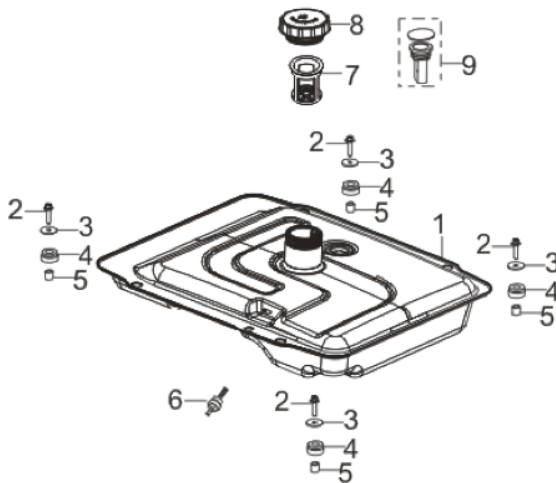

FUEL TANK

REF #	DESCRIPTION	QTY	BE PART #
1	FUEL TANK	1	85.571.738
2	BOLT	4	85.571.739
3	FLAT WASHER	4	
4	RUBBER SLEEVE	4	
5	BUSHING	4	
6	FUEL VALVE	1	85.571.740
7	FUEL STRAINER	1	85.571.710
8	FUEL CAP	1	
9	FUEL GAUGE	1	85.571.711