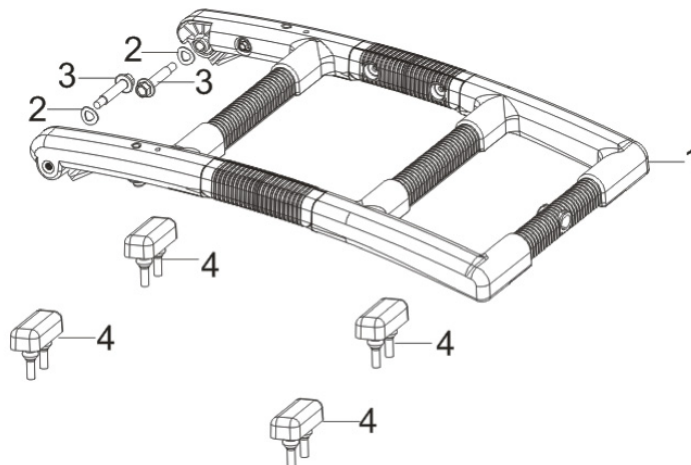

FUEL TANK

REF #	DESCRIPTION	QTY	BE PART #
1	FUEL TANK	1	85.571.738
2	BOLT	4	85.571.739
3	FLAT WASHER	4	
4	RUBBER SLEEVE	4	
5	BUSHING	4	
6	FUEL VALVE	1	85.571.740
7	FUEL STRAINER	1	85.571.710
8	FUEL CAP	1	
9	FUEL GAUGE	1	85.571.711

ENGINE FRAME

REF #	DESCRIPTION	QTY	BE PART #
1	FRAME ASSEMBLY	1	85.571.741
2	STARTER CONTROLLER	1	85.571.742
10	WHEEL SHAFT	1	85.571.704
11	WHEEL	1	
12	SLEEVE DUST COVER	1	
13	CABLE SLEEVE	1	

HANDLE

REF #	DESCRIPTION	QTY	BE PART #
1	HANDLE TUBE ASSEMBLY	1	85.571.712
2	SPRING WASHER	2	
3	BOLT	2	
4	RUBBER BLOCK	4	