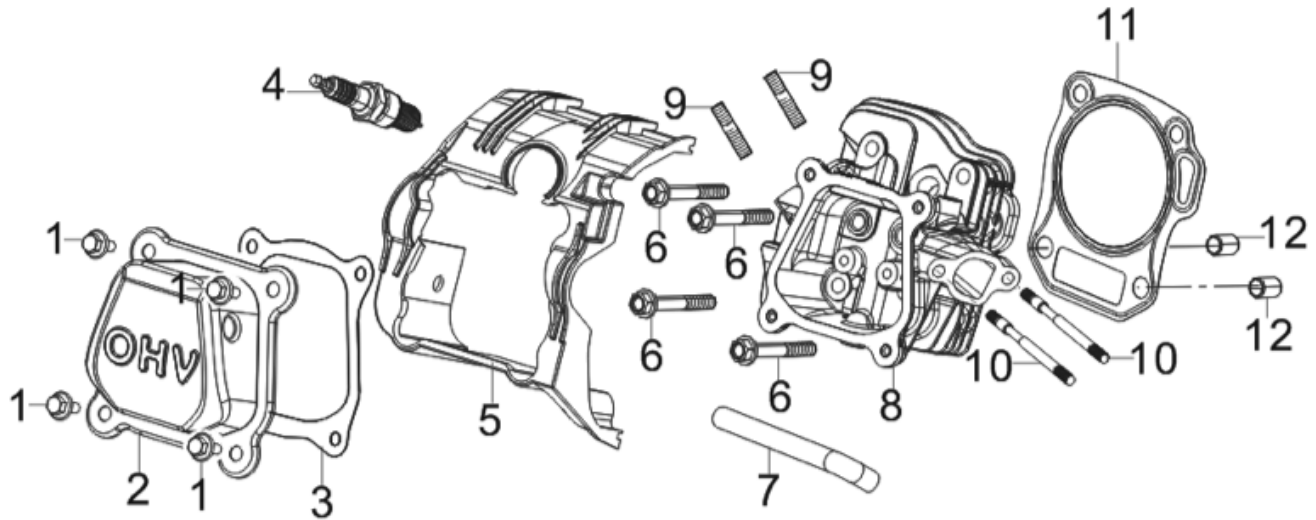

PARTS BREAKDOWN INVERTER GENERATOR

MODEL:C3600IG

CRANK CASE / GEAR ASSEMBLY

REF #	DESCRIPTION	QTY	BE PART #
2	DRAIN PLUG WASHER	2	85.571.713
3	DRAIN PLUG BOLT	2	
5	BEARING	1	85.571.714
6	OIL-SEAL	1	85.571.715
11	SENSOR, ENGINE OIL	1	85.571.716

CRANK CASE COVER

REF #	DESCRIPTION	QTY	BE PART #
2	OIL DIPSTICK	1	85.571.717
5	GASKET, CRANKCASE	1	85.571.718

CYLINDER HEAD ASSEMBLY / SPARK PLUG

REF #	DESCRIPTION	QTY	BE PART #
1	VALVER COVER BOLT	4	85.571.719
2	VALVE COVER	1	
3	VALVE COVER GASKET	1	
4	SPARK PLUG	1	85.571.720
7	BREATHER TUBE	1	85.571.721
8	CYLINDER HEAD	1	85.571.722
9	EXHAUST STUD	2	85.571.723
10	INTAKE STUD	2	85.571.724
11	CYLINDER HEAD GASKET	1	85.571.725
3	VALVE COVER GASKET	1	
6	OIL - SEAL	1	
5	HEAT SHIELD COVER	1	

CRANKSHAFT CONNECTING ROD

REF #	DESCRIPTION	QTY	BE PART #
1	CRANKSHAFT ASSEMBLY	1	85.571.726

CRANKSHAFT ROD & RING SET

REF #	DESCRIPTION	QTY	BE PART #
1	PISTON RING SET	1	85.571.727
2	CONNECTING ROD	1	85.571.728
3	PISTON	1	85.571.729
4	PISTON PIN	1	
5	PISTON PIN CLIP	2	
1	PISTON RING SET	1	

CAMSHAFT ROD & RING SET

REF #	DESCRIPTION	QTY	BE PART #
1	CAMSHAFT ASSEMBLY	1	85.571.730
7	TAPPET VALVE	2	
2	VALVE	1	85.571.731
3	SEAL GUIDE	1	
4	VALVE SPRING	2	
5	VALVE SPRING SEAT	2	
6	VALVE LOCK CLAMP	4	
9	PLATE SUBASSEMBLY, LIFTER STOPPER	1	
10	VALVE ADJUSTING BOLT	2	
11	ROCKER VALVE	2	85.571.732
12	VALVE ADJUSTING NUT	2	
13	VALVE LOCK NUT	2	
8	LIFTER VALVE	2	85.571.733
9	PLATE SUBASSEMBLY, LIFTER STOPPER	1	
10	VALVE ADJUSTING BOLT	2	
11	ROCKER VALVE	2	
12	VALVE ADJUSTING NUT	2	
13	VALVE LOCK NUT	2	