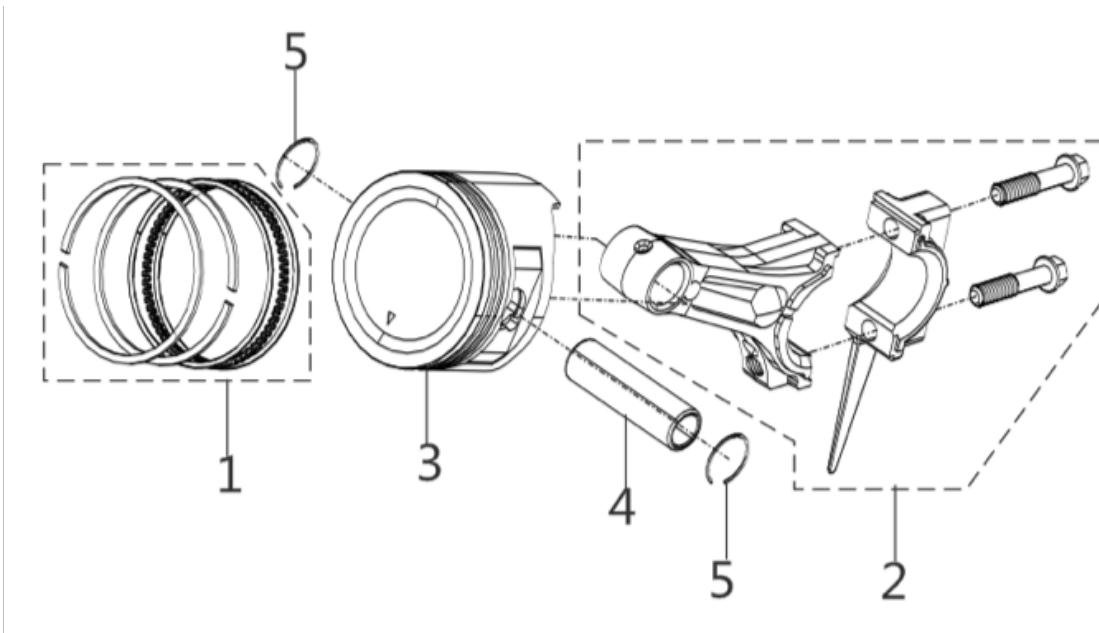

PARTS BREAKDOWN INVERTER GENERATOR

MODEL:C3600IG

CRANK CASE / GEAR ASSEMBLY

REF #	DESCRIPTION	QTY	BE PART #
2	DRAIN PLUG WASHER	2	85.571.713
3	DRAIN PLUG BOLT	2	
5	BEARING	1	85.571.714
6	OIL-SEAL	1	85.571.715
11	SENSOR, ENGINE OIL	1	85.571.716

CRANK CASE COVER

REF #	DESCRIPTION	QTY	BE PART #
2	OIL DIPSTICK	1	85.571.717
5	GASKET, CRANKCASE	1	85.571.718

CYLINDER HEAD ASSEMBLY / SPARK PLUG

REF #	DESCRIPTION	QTY	BE PART #
1	VALVER COVER BOLT	4	85.571.719
2	VALVE COVER	1	
3	VALVE COVER GASKET	1	
4	SPARK PLUG	1	85.571.720
7	BREATHER TUBE	1	85.571.721
8	CYLINDER HEAD	1	85.571.722
9	EXHAUST STUD	2	85.571.723
10	INTAKE STUD	2	85.571.724
11	CYLINDER HEAD GASKET	1	85.571.725
3	VALVE COVER GASKET	1	
6	OIL - SEAL	1	
5	HEAT SHIELD COVER	1	

CRANKSHAFT CONNECTING ROD

REF #	DESCRIPTION	QTY	BE PART #
1	CRANKSHAFT ASSEMBLY	1	85.571.726

CRANKSHAFT ROD & RING SET

REF #	DESCRIPTION	QTY	BE PART #
1	PISTON RING SET	1	85.571.727
2	CONNECTING ROD	1	85.571.728
3	PISTON	1	85.571.729
4	PISTON PIN	1	
5	PISTON PIN CLIP	2	
1	PISTON RING SET	1	

CAMSHAFT ROD & RING SET

REF #	DESCRIPTION	QTY	BE PART #
1	CAMSHAFT ASSEMBLY	1	85.571.730
7	TAPPET VALVE	2	
2	VALVE	1	85.571.731
3	SEAL GUIDE	1	
4	VALVE SPRING	2	
5	VALVE SPRING SEAT	2	
6	VALVE LOCK CLAMP	4	
9	PLATE SUBASSEMBLY, LIFTER STOPPER	1	
10	VALVE ADJUSTING BOLT	2	
11	ROCKER VALVE	2	85.571.732
12	VALVE ADJUSTING NUT	2	
13	VALVE LOCK NUT	2	
8	LIFTER VALVE	2	85.571.733
9	PLATE SUBASSEMBLY, LIFTER STOPPER	1	
10	VALVE ADJUSTING BOLT	2	
11	ROCKER VALVE	2	
12	VALVE ADJUSTING NUT	2	
13	VALVE LOCK NUT	2	