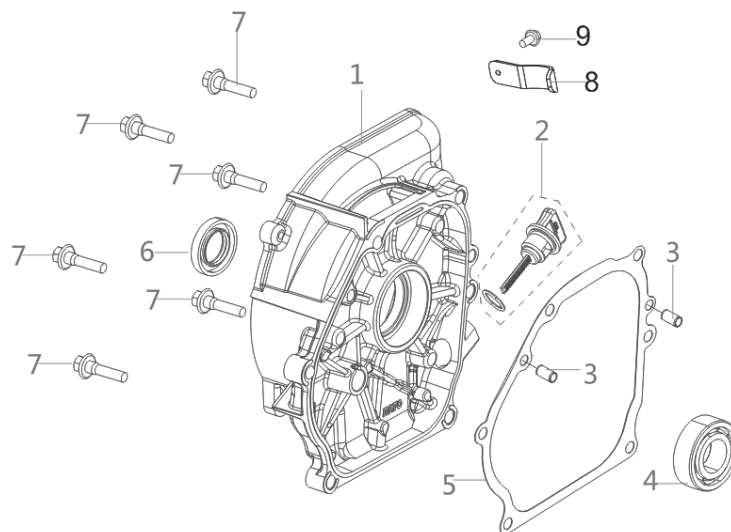

PARTS BREAKDOWN INVERTER GENERATOR

MODEL:C3600IG

CRANK CASE / GEAR ASSEMBLY

REF #	DESCRIPTION	QTY	BE PART #
2	DRAIN PLUG WASHER	2	85.571.713
3	DRAIN PLUG BOLT	2	
5	BEARING	1	85.571.714
6	OIL-SEAL	1	85.571.715
11	SENSOR, ENGINE OIL	1	85.571.716

CRANK CASE COVER

REF #	DESCRIPTION	QTY	BE PART #
2	OIL DIPSTICK	1	85.571.717
5	GASKET, CRANKCASE	1	85.571.718

CYLINDER HEAD ASSEMBLY / SPARK PLUG

REF #	DESCRIPTION	QTY	BE PART #
1	VALVER COVER BOLT	4	85.571.719
2	VALVE COVER	1	
3	VALVE COVER GASKET	1	
4	SPARK PLUG	1	85.571.720
7	BREATHER TUBE	1	85.571.721
8	CYLINDER HEAD	1	85.571.722
9	EXHAUST STUD	2	85.571.723
10	INTAKE STUD	2	85.571.724
11	CYLINDER HEAD GASKET	1	85.571.725
3	VALVE COVER GASKET	1	
6	OIL - SEAL	1	
5	HEAT SHIELD COVER	1	

CRANKSHAFT CONNECTING ROD

REF #	DESCRIPTION	QTY	BE PART #
1	CRANKSHAFT ASSEMBLY	1	85.571.726

CRANKSHAFT ROD & RING SET

REF #	DESCRIPTION	QTY	BE PART #
1	PISTON RING SET	1	85.571.727
2	CONNECTING ROD	1	85.571.728
3	PISTON	1	85.571.729
4	PISTON PIN	1	
5	PISTON PIN CLIP	2	
1	PISTON RING SET	1	

CAMSHAFT ROD & RING SET

REF #	DESCRIPTION	QTY	BE PART #
1	CAMSHAFT ASSEMBLY	1	85.571.730
7	TAPPET VALVE	2	
2	VALVE	1	85.571.731
3	SEAL GUIDE	1	
4	VALVE SPRING	2	
5	VALVE SPRING SEAT	2	
6	VALVE LOCK CLAMP	4	
9	PLATE SUBASSEMBLY, LIFTER STOPPER	1	
10	VALVE ADJUSTING BOLT	2	
11	ROCKER VALVE	2	85.571.732
12	VALVE ADJUSTING NUT	2	
13	VALVE LOCK NUT	2	
8	LIFTER VALVE	2	85.571.733
9	PLATE SUBASSEMBLY, LIFTER STOPPER	1	
10	VALVE ADJUSTING BOLT	2	
11	ROCKER VALVE	2	
12	VALVE ADJUSTING NUT	2	
13	VALVE LOCK NUT	2	