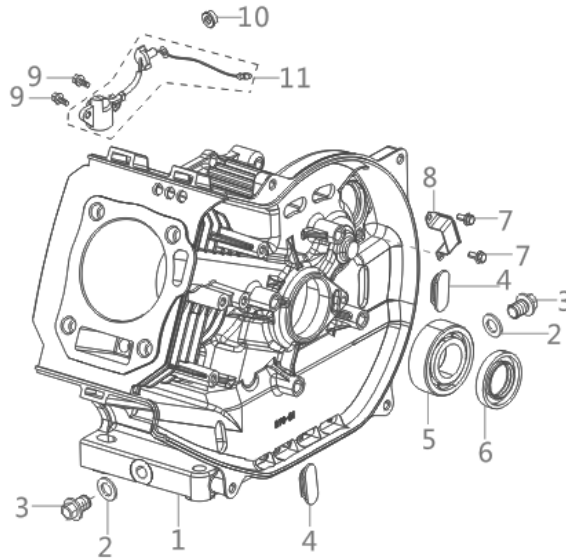

PARTS BREAKDOWN INVERTER GENERATOR

MODEL:C3600IG

CRANK CASE / GEAR ASSEMBLY

REF #	DESCRIPTION	QTY	BE PART #
2	DRAIN PLUG WASHER	2	85.571.713
3	DRAIN PLUG BOLT	2	
5	BEARING	1	85.571.714
6	OIL-SEAL	1	85.571.715
11	SENSOR, ENGINE OIL	1	85.571.716

CRANK CASE COVER

REF #	DESCRIPTION	QTY	BE PART #
2	OIL DIPSTICK	1	85.571.717
5	GASKET, CRANKCASE	1	85.571.718

CYLINDER HEAD ASSEMBLY / SPARK PLUG

REF #	DESCRIPTION	QTY	BE PART #
1	VALVER COVER BOLT	4	85.571.719
2	VALVE COVER	1	
3	VALVE COVER GASKET	1	
4	SPARK PLUG	1	85.571.720
7	BREATHER TUBE	1	85.571.721
8	CYLINDER HEAD	1	85.571.722
9	EXHAUST STUD	2	85.571.723
10	INTAKE STUD	2	85.571.724
11	CYLINDER HEAD GASKET	1	85.571.725
3	VALVE COVER GASKET	1	
6	OIL - SEAL	1	
5	HEAT SHIELD COVER	1	

CRANKSHAFT CONNECTING ROD

REF #	DESCRIPTION	QTY	BE PART #
1	CRANKSHAFT ASSEMBLY	1	85.571.726

CRANKSHAFT ROD & RING SET

REF #	DESCRIPTION	QTY	BE PART #
1	PISTON RING SET	1	85.571.727
2	CONNECTING ROD	1	85.571.728
3	PISTON	1	85.571.729
4	PISTON PIN	1	
5	PISTON PIN CLIP	2	
1	PISTON RING SET	1	

CAMSHAFT ROD & RING SET

REF #	DESCRIPTION	QTY	BE PART #
1	CAMSHAFT ASSEMBLY	1	85.571.730
7	TAPPET VALVE	2	
2	VALVE	1	85.571.731
3	SEAL GUIDE	1	
4	VALVE SPRING	2	
5	VALVE SPRING SEAT	2	
6	VALVE LOCK CLAMP	4	
9	PLATE SUBASSEMBLY, LIFTER STOPPER	1	
10	VALVE ADJUSTING BOLT	2	
11	ROCKER VALVE	2	85.571.732
12	VALVE ADJUSTING NUT	2	
13	VALVE LOCK NUT	2	
8	LIFTER VALVE	2	85.571.733
9	PLATE SUBASSEMBLY, LIFTER STOPPER	1	
10	VALVE ADJUSTING BOLT	2	
11	ROCKER VALVE	2	
12	VALVE ADJUSTING NUT	2	
13	VALVE LOCK NUT	2	