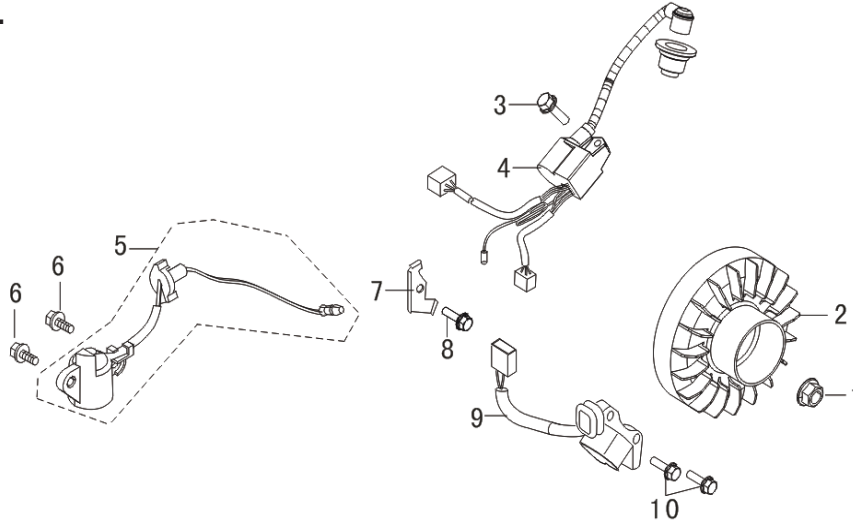

PARTS BREAKDOWN INVERTER GENERATOR

MODEL:C2100IG

FUEL TANK

REF #	DESCRIPTION	QTY	BE PART #
1,4,5	FUEL TANK ASSEMBLY	1	85.571.581
2	FUEL STRAINER	1	85.571.582
3	FUEL CAP	1	85.571.543
6-8	FUEL LINE WITH CAMPS	1	85.571.583

REF #	DESCRIPTION	QTY	BE PART #
4	MUFFLER ASSEMBLY	1	85.571.580
6	GASKET	1	

CYLINDER/PLUG/HEAD ASSEMBLY

REF #	DESCRIPTION	QTY	BE PART #
4	INTAKE STUDS	2	85.571.568
5	EXHAUST STUDS	2	
6	SPARK PLUG	1	85.571.522
8	CYLINDER HEAD GASKET	1	85.571.556
9-13	HEAD COVER ASSEMBLY	1	85.571.566

RECOIL ASSEMBLY

REF #	DESCRIPTION	QTY	BE PART #
1	RECOIL ASSEMBLY	1	85.571.558
4	FAN SHROUD	1	85.571.574

CARBURETOR ASSEMBLY

REF #	DESCRIPTION	QTY	BE PART #
1-7	CARBURETOR ASSEMBLY	1	85.571.557

AIR CLEANER ASSEMBLY

REF #	DESCRIPTION	QTY	BE PART #
1	AIR CLEANER ASSEMBLY	1	85.571.528
2	GASKET	1	85.571.579

IGNITION COIL

REF #	DESCRIPTION	QTY	BE PART #
4	IGNITION	1	85.571.529
9	IGNITION COIL	1	85.571.510

FRONT COVER ASSEMBLY