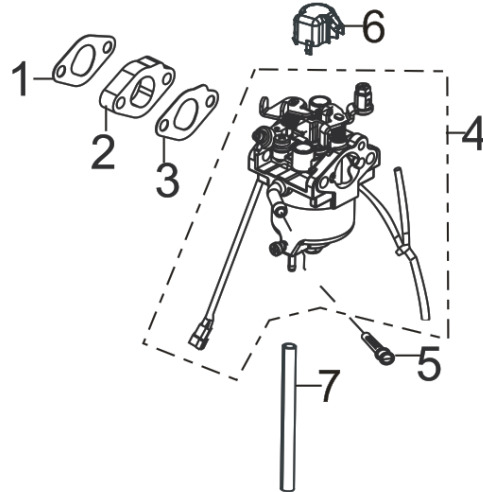

PARTS BREAKDOWN INVERTER GENERATOR

MODEL:C2100IG

FUEL TANK

REF #	DESCRIPTION	QTY	BE PART #
1,4,5	FUEL TANK ASSEMBLY	1	85.571.581
2	FUEL STRAINER	1	85.571.582
3	FUEL CAP	1	85.571.543
6-8	FUEL LINE WITH CAMPS	1	85.571.583

COVER

REF #	DESCRIPTION	QTY	BE PART #
1	RIGHT OUTSIDE COVER (NO DECALS)	1	85.571.534
4	LEFT OUTSIDE COVER (NO DECALS)	1	85.571.535
5	LEFT INSIDE COVER	1	85.571.537
6	RIGHT INSIDE COVER	1	85.571.536
8,12,31,32	SPARK PLUG ACCESS DOOR	1	85.571.598
20	SPILL COVER	1	85.571.599
26-28	ROBE HANDLE	1	85.571.607

REF #	DESCRIPTION	QTY	BE PART #
4	MUFFLER ASSEMBLY	1	85.571.580
6	GASKET	1	

CYLINDER/PLUG/HEAD ASSEMBLY

REF #	DESCRIPTION	QTY	BE PART #
4	INTAKE STUDS	2	85.571.568
5	EXHAUST STUDS	2	
6	SPARK PLUG	1	85.571.522
8	CYLINDER HEAD GASKET	1	85.571.556
9-13	HEAD COVER ASSEMBLY	1	85.571.566

RECOIL ASSEMBLY

REF #	DESCRIPTION	QTY	BE PART #
1	RECOIL ASSEMBLY	1	85.571.558
4	FAN SHROUD	1	85.571.574

CARBURETOR ASSEMBLY

REF #	DESCRIPTION	QTY	BE PART #
1-7	CARBURETOR ASSEMBLY	1	85.571.557

AIR CLEANER ASSEMBLY