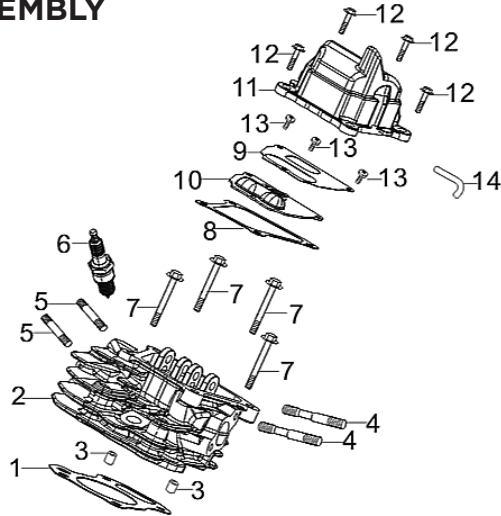

COVER

REF #	DESCRIPTION	QTY	BE PART #
1	RIGHT OUTSIDE COVER (NO DECALS)	1	85.571.534
4	LEFT OUTSIDE COVER (NO DECALS)	1	85.571.535
5	LEFT INSIDE COVER	1	85.571.537
6	RIGHT INSIDE COVER	1	85.571.536
8,12,31,32	SPARK PLUG ACCESS DOOR	1	85.571.598
20	SPILL COVER	1	85.571.599
26-28	ROBE HANDLE	1	85.571.607

BOTTOM PANEL, MOUNTING BRACKET

REF #	DESCRIPTION	QTY	BE PART #
1	INVERTER MODULE	1	85.571.551
8	FRAME SHOCK ABSORBERS	3	85.571.608
12	BASE PLATE	1	85.571.609
13	FOOT	4	85.571.610
14	BOLT	4	

MUFFLER ASSEMBLY

REF #	DESCRIPTION	QTY	BE PART #
4	MUFFLER ASSEMBLY	1	85.571.580
6	GASKET	1	

CYLINDER/PLUG/HEAD ASSEMBLY

REF #	DESCRIPTION	QTY	BE PART #
4	INTAKE STUDS	2	85.571.568
5	EXHAUST STUDS	2	
6	SPARK PLUG	1	85.571.522
8	CYLINDER HEAD GASKET	1	85.571.556
9-13	HEAD COVER ASSEMBLY	1	85.571.566

ALLIGATOR CLIPS ACCESSORY

REF #	DESCRIPTION	QTY	BE PART #
1	12v Alligator Clip Set	1	85.571.000

OPTIONAL: WHEEL HANDLE ASSEMBLY

REF #	DESCRIPTION	QTY	BE PART #
1	HANDLE TUBE ASSEMBLY	1	85.571.554
3	CROSSHEAD HEADBAND BOLTS	2	85.571.555
4	WHEEL	2	
5	BOLT	2	
6	WHEEL SHAFT	1	