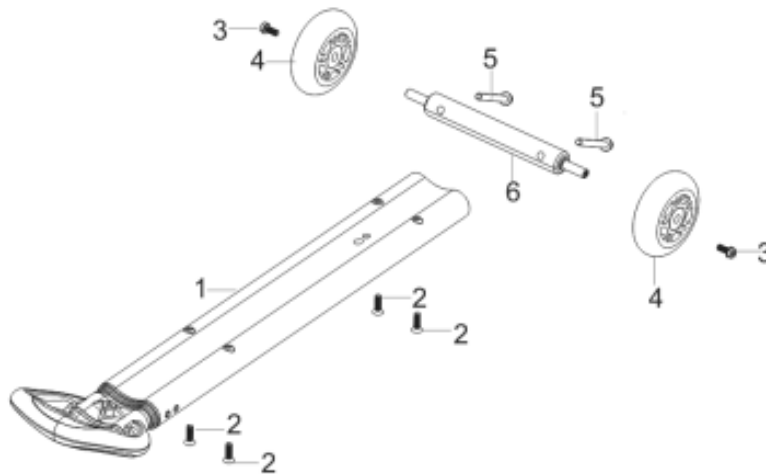

RECOIL ASSEMBLY

REF #	DESCRIPTION	QTY	BE PART #
1	RECOIL ASSEMBLY	1	85.571.558
4	FAN SHROUD	1	85.571.574

CARBURETOR ASSEMBLY

REF #	DESCRIPTION	QTY	BE PART #
1-7	CARBURETOR ASSEMBLY	1	85.571.557

AIR CLEANER ASSEMBLY

REF #	DESCRIPTION	QTY	BE PART #
1	AIR CLEANER ASSEMBLY	1	85.571.528
2	GASKET	1	85.571.579

IGNITION COIL

REF #	DESCRIPTION	QTY	BE PART #
4	IGNITION	1	85.571.529
9	IGNITION COIL	1	85.571.510

FRONT COVER ASSEMBLY

REF #	DESCRIPTION	QTY	BE PART #
1-4	CONTROL PANEL ASSEMBLY	1	85.571.552
6-18	FUEL SHUT OFF ASSEMBLY	1	85.571.553
25	RED PARALLEL SOCKET	1	85.571.589
26	BLACK PARALLEL SOCKET	1	85.571.590
28	DUPLEX SOCKET, 120V 20A HOUSEHOLD	1	85.571.592
29	DC SOCKET	1	85.571.652
30	USB SOCKET	1	85.571.653

ALLIGATOR CLIPS ACCESSORY

REF #	DESCRIPTION	QTY	BE PART #
1	12v Alligator Clip Set	1	85.571.000

OPTIONAL: WHEEL HANDLE ASSEMBLY

REF #	DESCRIPTION	QTY	BE PART #
1	HANDLE TUBE ASSEMBLY	1	85.571.554
3	CROSSHEAD HEADBAND BOLTS	2	85.571.555
4	WHEEL	2	
5	BOLT	2	
6	WHEEL SHAFT	1	