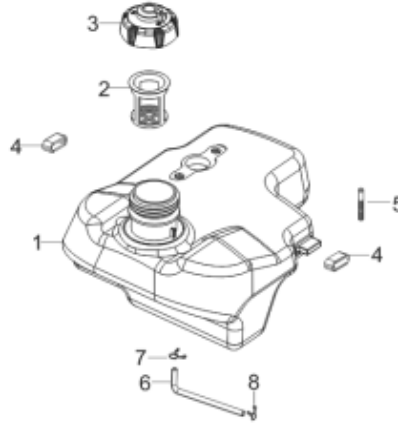

PARTS BREAKDOWN INVERTER GENERATOR

MODEL:C2100IG

FUEL TANK

REF #	DESCRIPTION	QTY	BE PART #
1,4,5	FUEL TANK ASSEMBLY	1	85.571.581
2	FUEL STRAINER	1	85.571.582
3	FUEL CAP	1	85.571.543
6-8	FUEL LINE WITH CAMPS	1	85.571.583

COVER

REF #	DESCRIPTION	QTY	BE PART #
1	RIGHT OUTSIDE COVER (NO DECALS)	1	85.571.534
4	LEFT OUTSIDE COVER (NO DECALS)	1	85.571.535
5	LEFT INSIDE COVER	1	85.571.537
6	RIGHT INSIDE COVER	1	85.571.536
8,12,31,32	SPARK PLUG ACCESS DOOR	1	85.571.598
20	SPILL COVER	1	85.571.599
26-28	ROBE HANDLE	1	85.571.607

RECOIL ASSEMBLY

REF #	DESCRIPTION	QTY	BE PART #
1	RECOIL ASSEMBLY	1	85.571.558
4	FAN SHROUD	1	85.571.574

CARBURETOR ASSEMBLY

REF #	DESCRIPTION	QTY	BE PART #
1-7	CARBURETOR ASSEMBLY	1	85.571.557

AIR CLEANER ASSEMBLY

ALLIGATOR CLIPS ACCESSORY

REF #	DESCRIPTION	QTY	BE PART #
1	12v Alligator Clip Set	1	85.571.000

OPTIONAL: WHEEL HANDLE ASSEMBLY

REF #	DESCRIPTION	QTY	BE PART #
1	HANDLE TUBE ASSEMBLY	1	85.571.554
3	CROSSHEAD HEADBAND BOLTS	2	85.571.555
4	WHEEL	2	
5	BOLT	2	
6	WHEEL SHAFT	1	