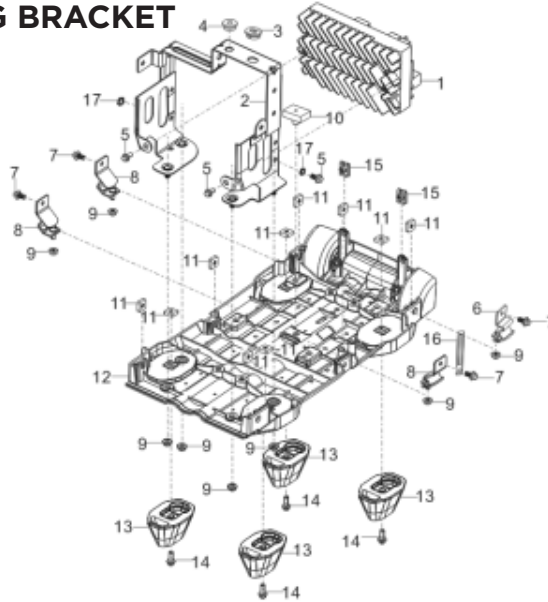

PARTS BREAKDOWN INVERTER GENERATOR

MODEL:C2100IG

FUEL TANK

REF #	DESCRIPTION	QTY	BE PART #
1,4,5	FUEL TANK ASSEMBLY	1	85.571.581
2	FUEL STRAINER	1	85.571.582
3	FUEL CAP	1	85.571.543
6-8	FUEL LINE WITH CAMPS	1	85.571.583

COVER

REF #	DESCRIPTION	QTY	BE PART #
1	RIGHT OUTSIDE COVER (NO DECALS)	1	85.571.534
4	LEFT OUTSIDE COVER (NO DECALS)	1	85.571.535
5	LEFT INSIDE COVER	1	85.571.537
6	RIGHT INSIDE COVER	1	85.571.536
8,12,31,32	SPARK PLUG ACCESS DOOR	1	85.571.598
20	SPILL COVER	1	85.571.599
26-28	ROBE HANDLE	1	85.571.607

BOTTOM PANEL, MOUNTING BRACKET

REF #	DESCRIPTION	QTY	BE PART #
1	INVERTER MODULE	1	85.571.551
8	FRAME SHOCK ABSORBERS	3	85.571.608
12	BASE PLATE	1	85.571.609
13	FOOT	4	85.571.610
14	BOLT	4	

MUFFLER ASSEMBLY

RECOIL ASSEMBLY

REF #	DESCRIPTION	QTY	BE PART #
1	RECOIL ASSEMBLY	1	85.571.558
4	FAN SHROUD	1	85.571.574

CARBURETOR ASSEMBLY

REF #	DESCRIPTION	QTY	BE PART #
1-7	CARBURETOR ASSEMBLY	1	85.571.557

AIR CLEANER ASSEMBLY