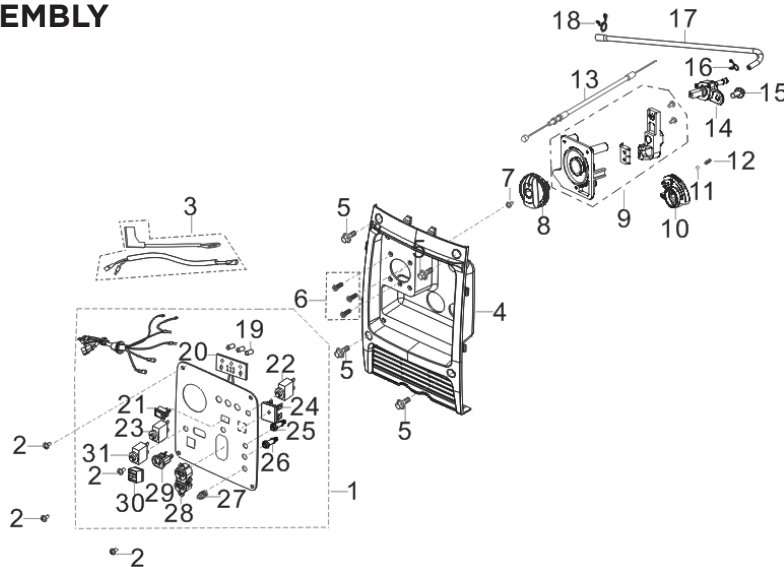

RECOIL ASSEMBLY

REF #	DESCRIPTION	QTY	BE PART #
1	RECOIL ASSEMBLY	1	85.571.558
4	FAN SHROUD	1	85.571.574

CARBURETOR ASSEMBLY

REF #	DESCRIPTION	QTY	BE PART #
1-7	CARBURETOR ASSEMBLY	1	85.571.557

AIR CLEANER ASSEMBLY

REF #	DESCRIPTION	QTY	BE PART #
1	AIR CLEANER ASSEMBLY	1	85.571.528
2	GASKET	1	85.571.579

IGNITION COIL

REF #	DESCRIPTION	QTY	BE PART #
4	IGNITION	1	85.571.529
9	IGNITION COIL	1	85.571.510

FRONT COVER ASSEMBLY