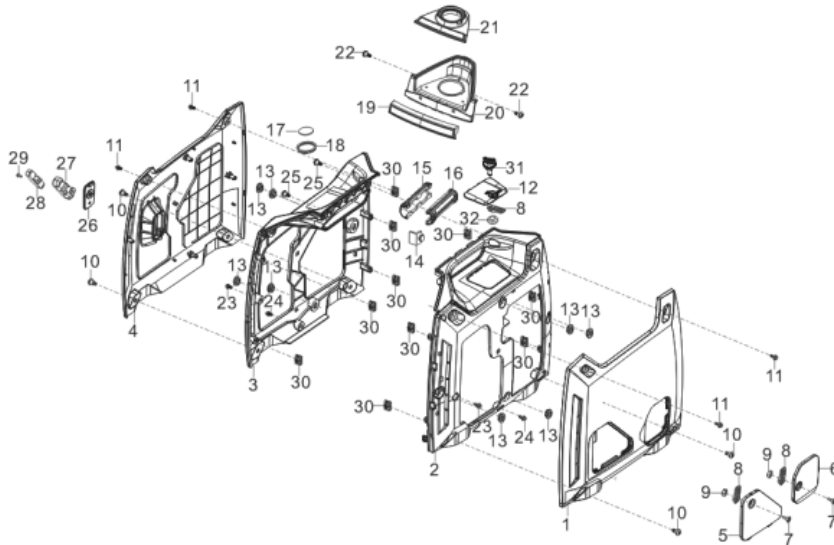

PARTS BREAKDOWN INVERTER GENERATOR

MODEL:C2100IG

FUEL TANK

REF #	DESCRIPTION	QTY	BE PART #
1,4,5	FUEL TANK ASSEMBLY	1	85.571.581
2	FUEL STRAINER	1	85.571.582
3	FUEL CAP	1	85.571.543
6-8	FUEL LINE WITH CAMPS	1	85.571.583

COVER

REF #	DESCRIPTION	QTY	BE PART #
1	RIGHT OUTSIDE COVER (NO DECALS)	1	85.571.534
4	LEFT OUTSIDE COVER (NO DECALS)	1	85.571.535
5	LEFT INSIDE COVER	1	85.571.537
6	RIGHT INSIDE COVER	1	85.571.536
8,12,31,32	SPARK PLUG ACCESS DOOR	1	85.571.598
20	SPILL COVER	1	85.571.599
26-28	ROBE HANDLE	1	85.571.607

RECOIL ASSEMBLY

REF #	DESCRIPTION	QTY	BE PART #
1	RECOIL ASSEMBLY	1	85.571.558
4	FAN SHROUD	1	85.571.574

CARBURETOR ASSEMBLY

REF #	DESCRIPTION	QTY	BE PART #
1-7	CARBURETOR ASSEMBLY	1	85.571.557

AIR CLEANER ASSEMBLY