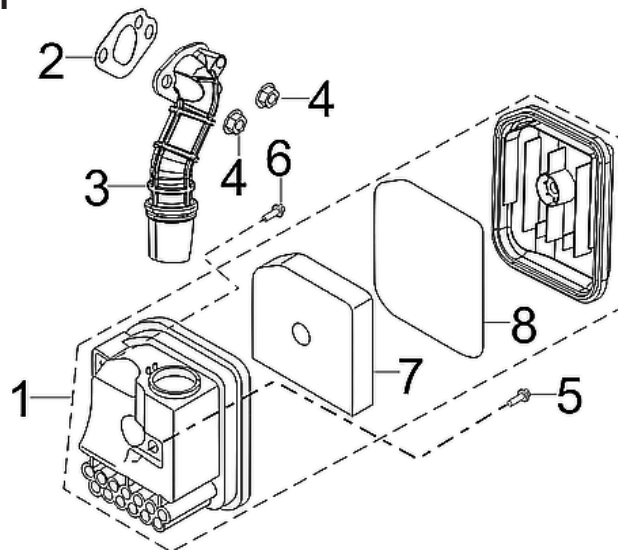

COVER

REF #	DESCRIPTION	QTY	BE PART #
1	RIGHT OUTSIDE COVER (NO DECALS)	1	85.571.534
4	LEFT OUTSIDE COVER (NO DECALS)	1	85.571.535
5	LEFT INSIDE COVER	1	85.571.537
6	RIGHT INSIDE COVER	1	85.571.536
8,12,31,32	SPARK PLUG ACCESS DOOR	1	85.571.598
20	SPILL COVER	1	85.571.599
26-28	ROBE HANDLE	1	85.571.607

REF #	DESCRIPTION	QTY	BE PART #
4	MUFFLER ASSEMBLY	1	85.571.580
6	GASKET	1	

CYLINDER/PLUG/HEAD ASSEMBLY

REF #	DESCRIPTION	QTY	BE PART #
4	INTAKE STUDS	2	85.571.568
5	EXHAUST STUDS	2	
6	SPARK PLUG	1	85.571.522
8	CYLINDER HEAD GASKET	1	85.571.556
9-13	HEAD COVER ASSEMBLY	1	85.571.566

RECOIL ASSEMBLY

REF #	DESCRIPTION	QTY	BE PART #
1	RECOIL ASSEMBLY	1	85.571.558
4	FAN SHROUD	1	85.571.574

CARBURETOR ASSEMBLY

REF #	DESCRIPTION	QTY	BE PART #
1-7	CARBURETOR ASSEMBLY	1	85.571.557

AIR CLEANER ASSEMBLY

REF #	DESCRIPTION	QTY	BE PART #
1	AIR CLEANER ASSEMBLY	1	85.571.528
2	GASKET	1	85.571.579

IGNITION COIL

REF #	DESCRIPTION	QTY	BE PART #
4	IGNITION	1	85.571.529
9	IGNITION COIL	1	85.571.510

FRONT COVER ASSEMBLY