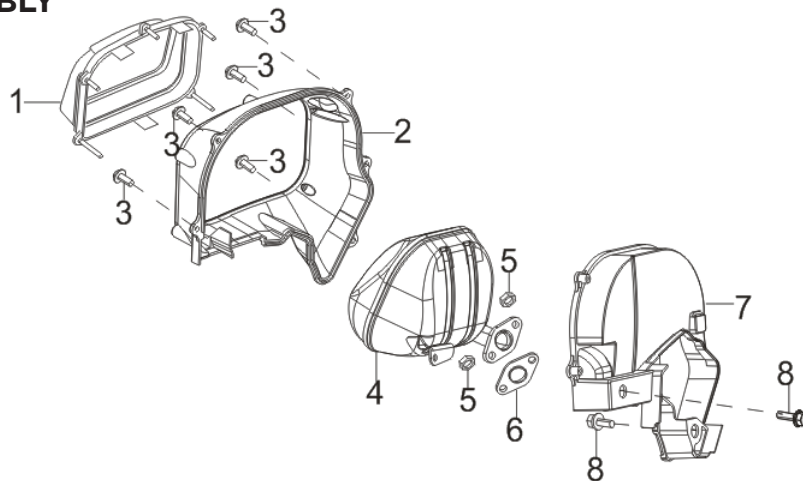

PARTS BREAKDOWN INVERTER GENERATOR

MODEL:C2100IG

FUEL TANK

REF #	DESCRIPTION	QTY	BE PART #
1,4,5	FUEL TANK ASSEMBLY	1	85.571.581
2	FUEL STRAINER	1	85.571.582
3	FUEL CAP	1	85.571.543
6-8	FUEL LINE WITH CAMPS	1	85.571.583

COVER

REF #	DESCRIPTION	QTY	BE PART #
1	RIGHT OUTSIDE COVER (NO DECALS)	1	85.571.534
4	LEFT OUTSIDE COVER (NO DECALS)	1	85.571.535
5	LEFT INSIDE COVER	1	85.571.537
6	RIGHT INSIDE COVER	1	85.571.536
8,12,31,32	SPARK PLUG ACCESS DOOR	1	85.571.598
20	SPILL COVER	1	85.571.599
26-28	ROBE HANDLE	1	85.571.607

BOTTOM PANEL, MOUNTING BRACKET

REF #	DESCRIPTION	QTY	BE PART #
1	INVERTER MODULE	1	85.571.551
8	FRAME SHOCK ABSORBERS	3	85.571.608
12	BASE PLATE	1	85.571.609
13	FOOT	4	85.571.610
14	BOLT	4	

MUFFLER ASSEMBLY