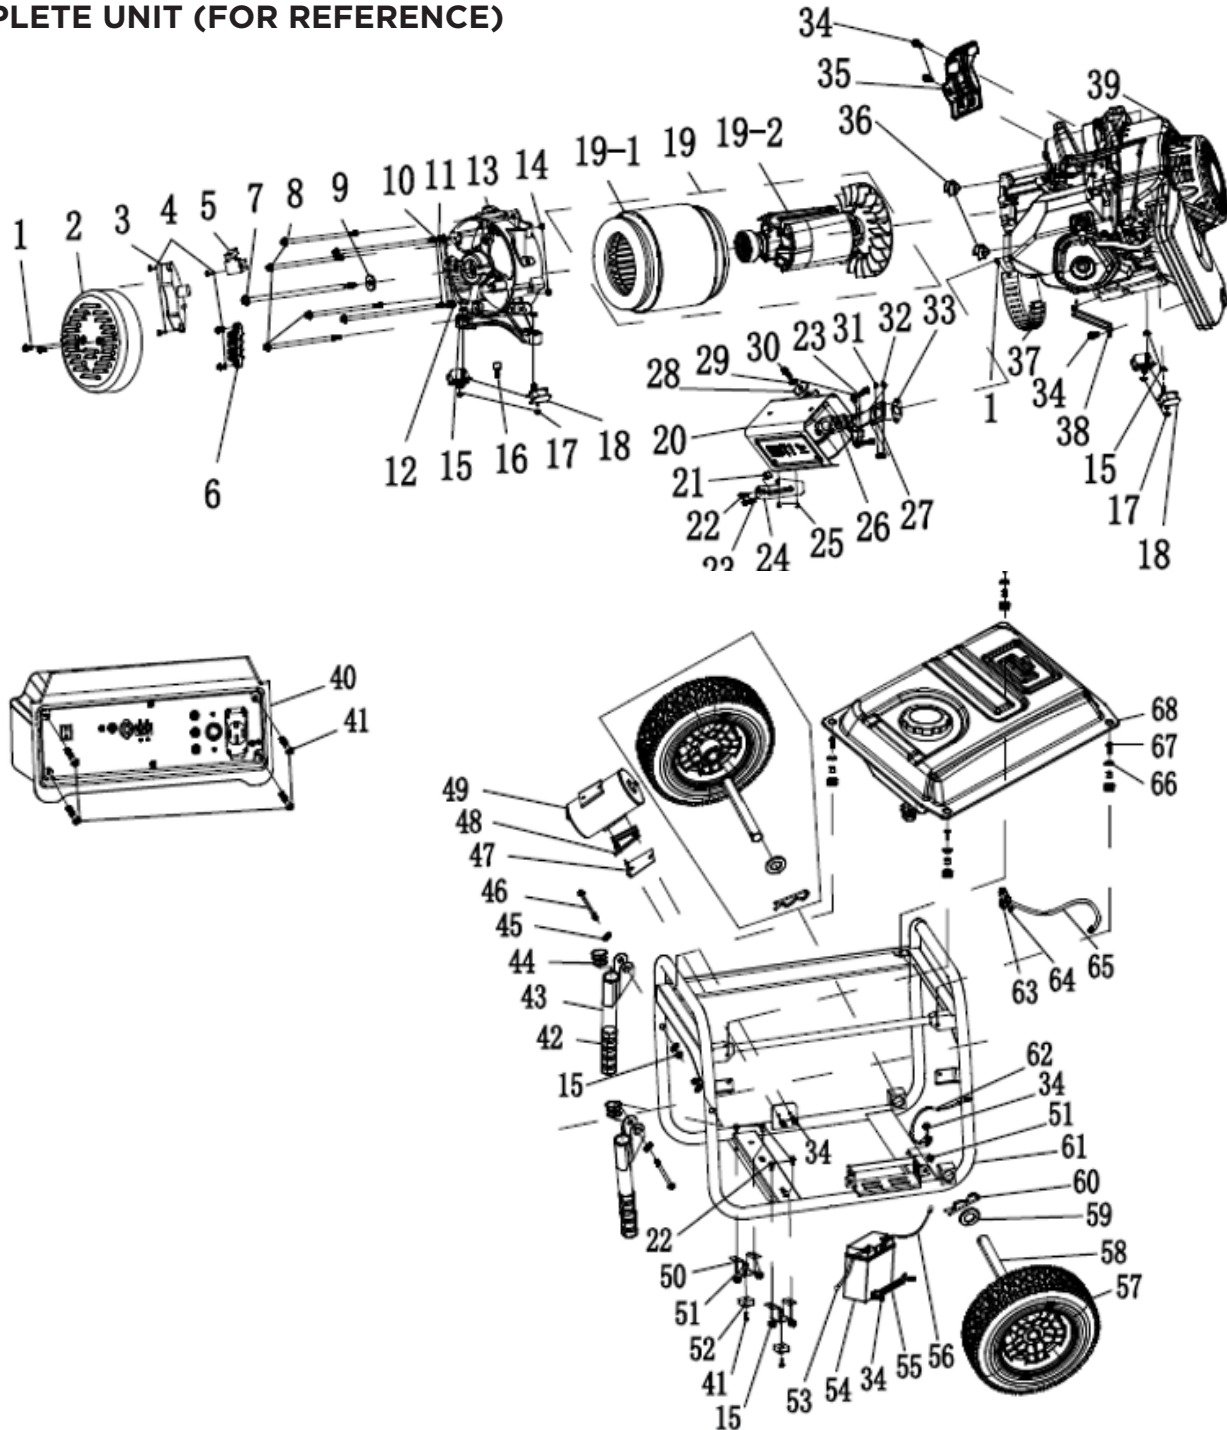

COMPLETE UNIT (FOR REFERENCE)

REF #	DESCRIPTION	QTY	BE PART #
40	COMPLETE CONTROL PANEL ASSEMBLY	1	85.573.129
49	CARB CANISTER	1	85.571.130