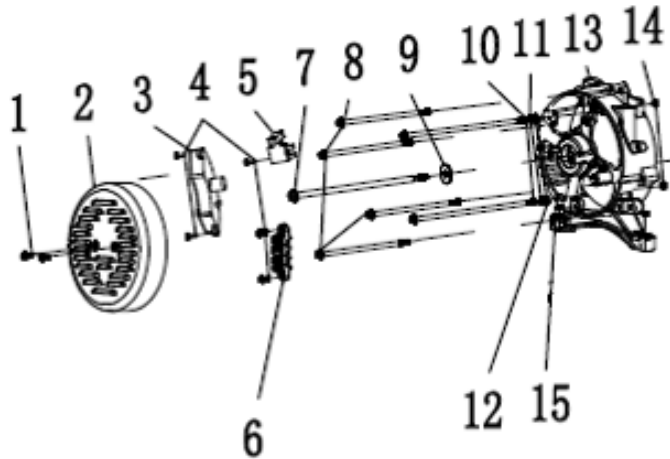

# PARTS BREAKDOWN GENERATOR

MODEL:C12000ES

---

## WHEEL, FOOT, AND HANDLE KIT

REF #	DESCRIPTION	QTY	BE PART #
15	FLANGE BOLT	2	85.573.105
42	HANDLE COVER	2	
43	HANDLE	2	
44	HANDLE DRAIN PLUG	2	
45	GASKET	4	
46	FLANGE BOLT	2	
50	BRACKET	2	
51	NUT	3	
52	VIBRATION DAMPING PADS	2	
57	WHEELS ASSEMBLY	2	
58	AXLE	2	
59	FLAT WASHER	2	
60	LOCATING PIN	2	

## ALTERNATOR

REF #	DESCRIPTION	QTY	BE PART #
5	CARBON BRUSH	1	85.573.101
13	ALTERNATOR BRACKET	1	85.573.102

## MUFFLER

REF #	DESCRIPTION	QTY	BE PART #
20	MUFFLER BODY	1	85.573.103
21	BUSHING	1	
22	BOLT	2	
23	BOLT	3	
24	BRACKET	1	
25	BOLT	2	
26	GASKET	2	
27	CONNECTING PIPE	1	
28	FLAT WASHER	1	
29	SPRING WASHER	3	
30	FLANGE BOLT	1	
31	NUT	2	
32	SPRING WASHER	2	
33	GASKET	1	