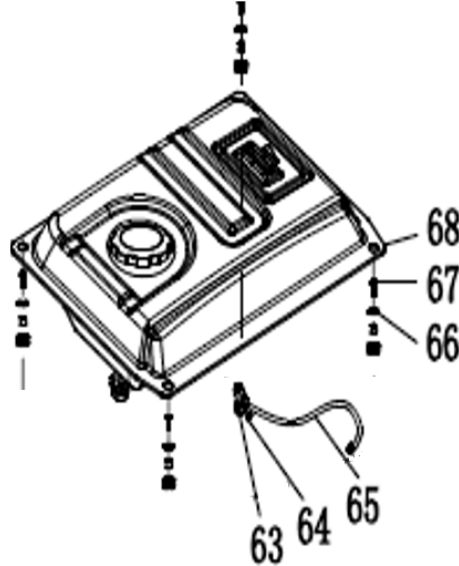

FUEL TANK

REF #	DESCRIPTION	QTY	BE PART #
63	FUEL VALVE	1	85.573.109
68	FUEL TANK (BARE)	1	85.573.110