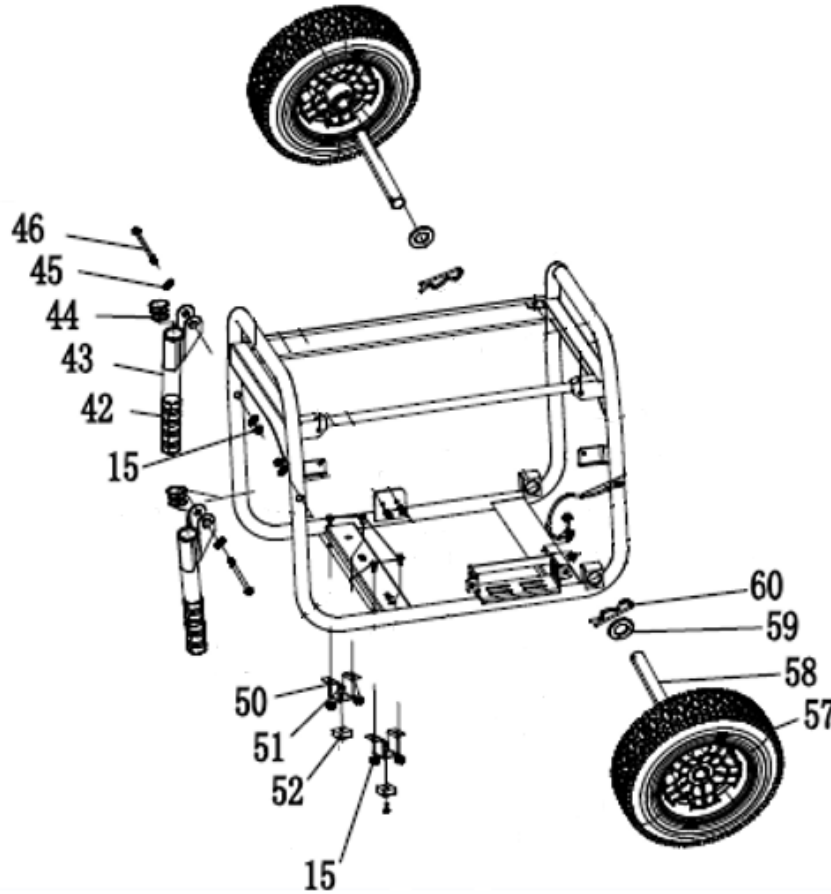

# PARTS BREAKDOWN GENERATOR

MODEL:C12000ES

---

## WHEEL, FOOT, AND HANDLE KIT

REF #	DESCRIPTION	QTY	BE PART #
15	FLANGE BOLT	2	85.573.105
42	HANDLE COVER	2	
43	HANDLE	2	
44	HANDLE DRAIN PLUG	2	
45	GASKET	4	
46	FLANGE BOLT	2	
50	BRACKET	2	
51	NUT	3	
52	VIBRATION DAMPING PADS	2	
57	WHEELS ASSEMBLY	2	
58	AXLE	2	
59	FLAT WASHER	2	
60	LOCATING PIN	2	

## ALTERNATOR

REF #	DESCRIPTION	QTY	BE PART #
5	CARBON BRUSH	1	85.573.101
13	ALTERNATOR BRACKET	1	85.573.102

## MUFFLER

REF #	DESCRIPTION	QTY	BE PART #
20	MUFFLER BODY	1	85.573.103
21	BUSHING	1	
22	BOLT	2	
23	BOLT	3	
24	BRACKET	1	
25	BOLT	2	
26	GASKET	2	
27	CONNECTING PIPE	1	
28	FLAT WASHER	1	
29	SPRING WASHER	3	
30	FLANGE BOLT	1	
31	NUT	2	
32	SPRING WASHER	2	
33	GASKET	1	