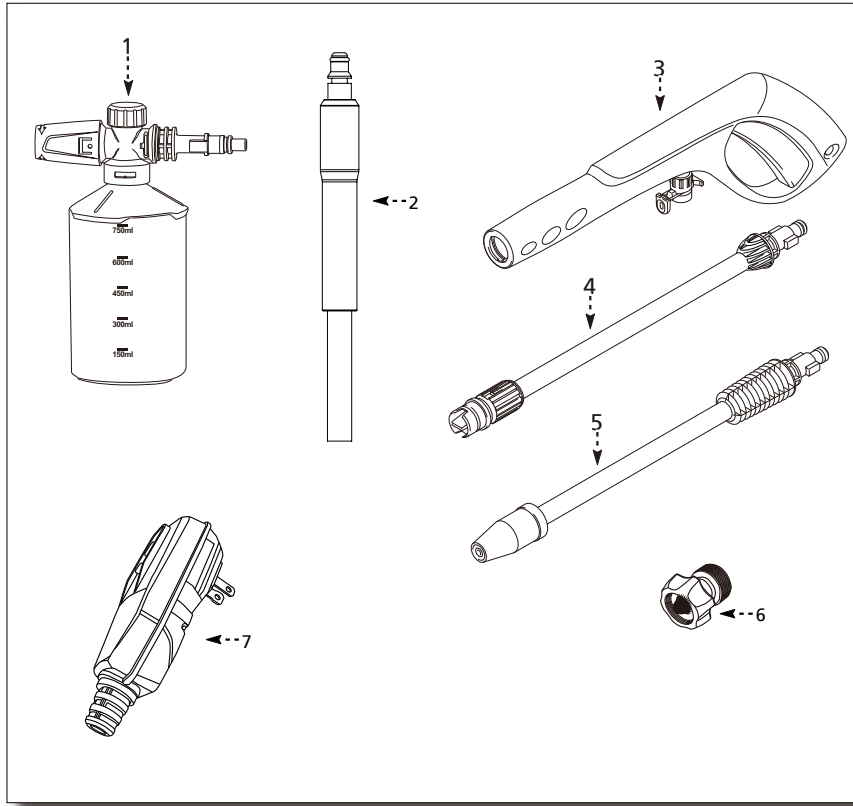

PARTS BREAKDOWN

PRESSURE WASHER

MODEL:BC1813E

COMPONENT REPLACEMENTS

REF #	DESCRIPTION	QTY	BE PART #
*1	DETERGENT BOTTLE	1	85.400.320
*2	PVC HOSE	1	
*3	SPRAY GUN	1	
*4	ADJUSTABLE NOZZLE LANCE	1	
*6	M22 ADAPTER	1	
*7	GFCI PLUG	1	90500000BE