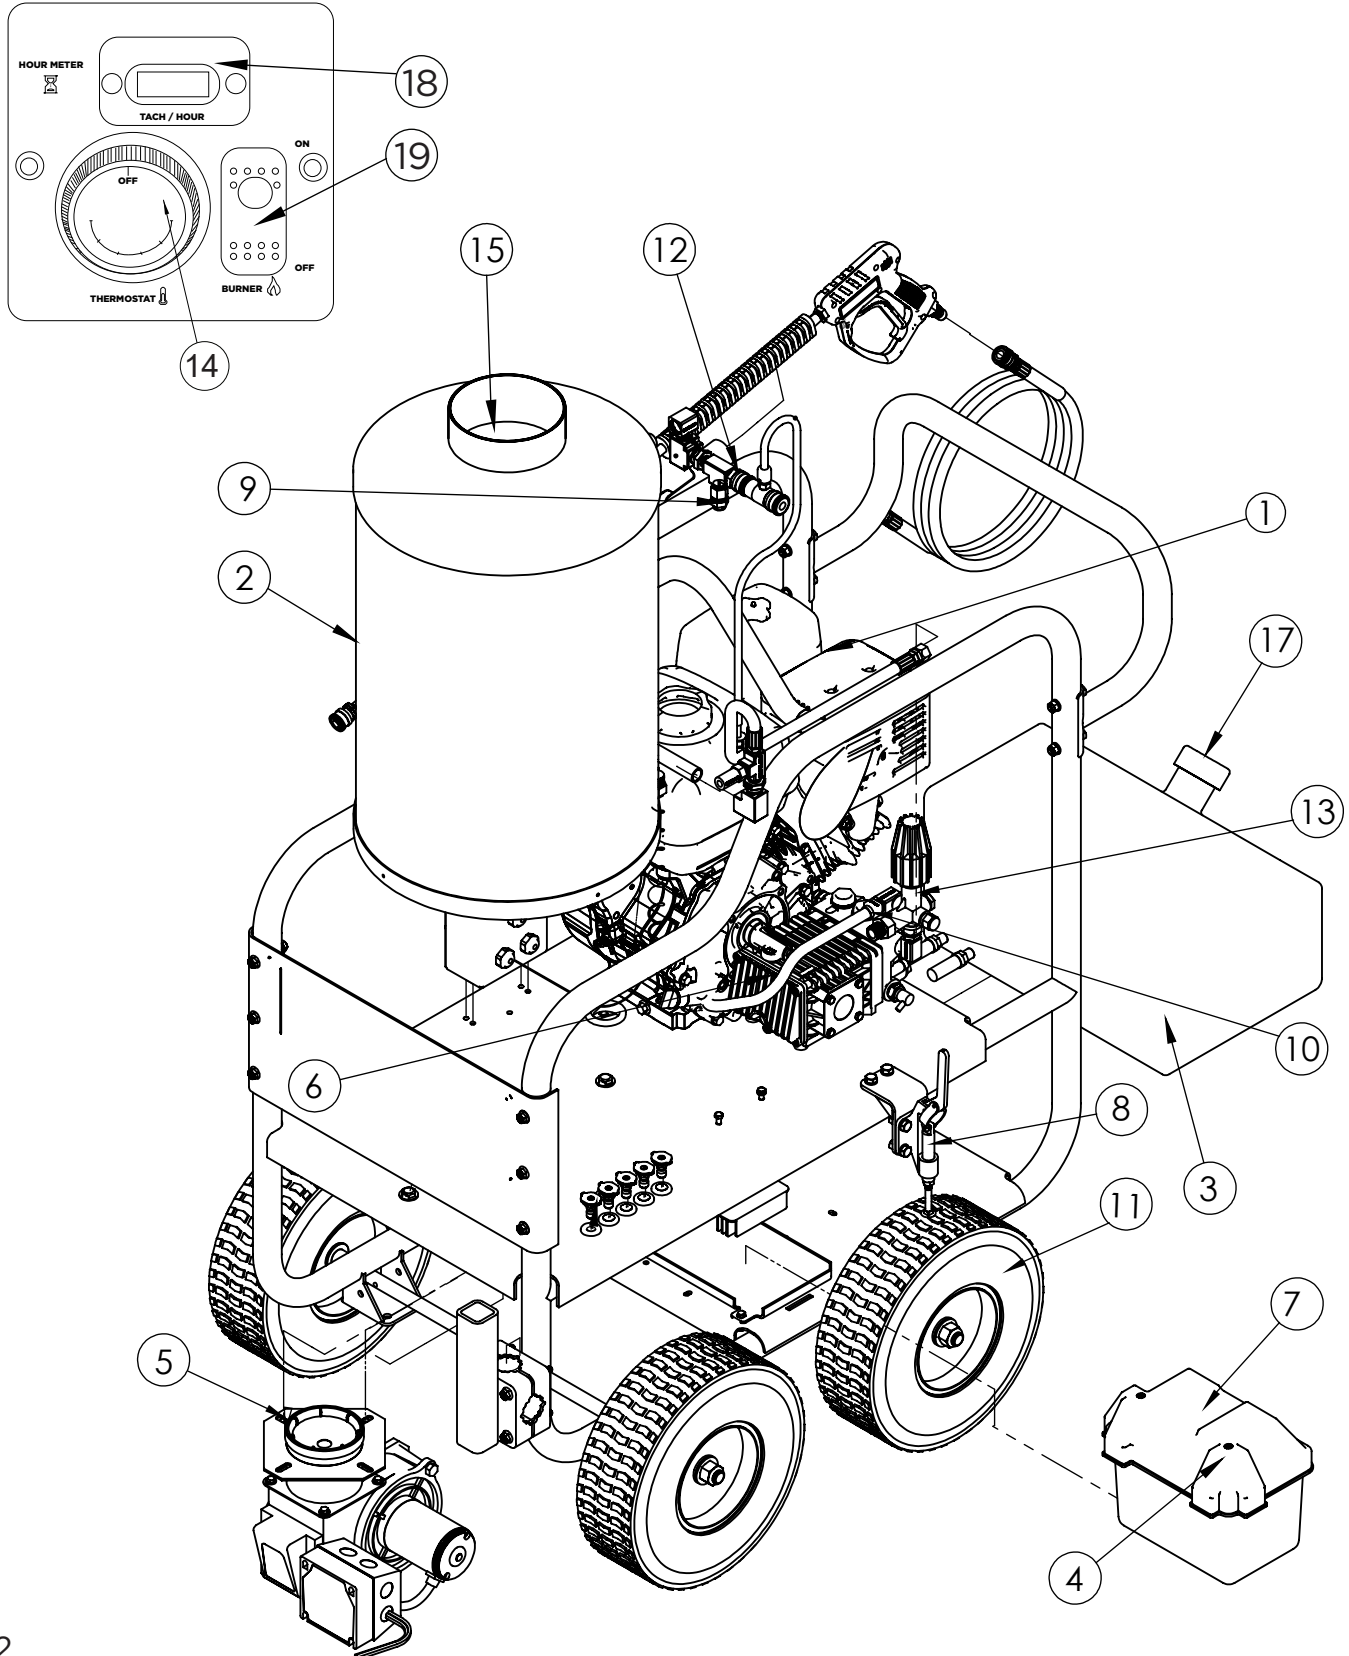

PARTS BREAKDOWN

HOT WATER PRESSURE WASHER

MODEL:C4013HGHW

PARTS BREAKDOWN

HOT WATER PRESSURE WASHER

MODEL:C4013HGHW

ITEM	PART NUMBER	DESCRIPTION	QTY.
1	Not for Resale	HONDA GX390 ENGINE	1
2	59.000.000	HOT WATER COIL ASSY, 4 GPM	1
3	85.601.043	10 GALLON FUEL TANK	1
4	85.603.000	BATTERY	1
5	59.000.001	BURNER ASSY WITH FUEL PUMP (BECKETT, ADC-12V)	1
6	85.139.021H	PUMP ASSEMBLY, GP EZ4040G	1
7	42.005.053	BATTERY BOX	1
8	85.604.104	BRAKE ASSEMBLY	1
9	59.000.101	SAFETY PRESSURE RUPTURE DISC	1
10	85.300.082	PRESSURE SWITCH, 1/4" MNPT	1
11	85.660.050F	WHEEL, 13" FLAT FREE	4
12	85.300.108S	QUICK-CONNECT COUPLER, 3/8" MNPT	1
13	AL607	UNLOADER, VRT3 4500 PSI	1
14	85.400.071	THERMOSTAT (TEMP CONTROL)	1
15	59.000.116	INSULATION, BOTTOM	1
	59.000.117	INSULATION, TOP	1
16	59.000.104	FUEL FILTER	1
17	59.000.123	FUEL CAP	1
18	806-109	TACHOMETER	1
19	59.000.103	TOGGLE SWITCH	1
N/S	59.000.102	LOW VOLTAGE INHIBITOR (LVI)	1
N/S	59.000.104	DIESEL INLINE FUEL FILTER	1

ACCESSORIES			
N/S	85.238.251	50' X 3/8" DOUBLE WIRE BRAIDED RUBBER HOSE	1
N/S	85.202.109	HOT WATER RATED GUN, 5000 PSI	1
N/S	85.202.026	36" INSULATED WAND	1
N/S	85.210.040H	SPRAY NOZZLE SET: 0°, 15°, 40°, SOAPER	1

ADC BECKETT BURNER

59.000.001

ITEM	PART NUMBER	DESCRIPTION	QTY.
1	59.110.004	BLOWER MOTOR	1
2	59.110.005	SHAFT COUPLING	1
3	59.110.000	FUEL PUMP	1
4,5,6	59.110.001	FUEL SOLENOID	1
7	59.110.002	ELECTRODE ASSEMBLY	1
8	59.110.003	IGNITER	1
9	59.000.002	FUEL NOZZLE	1
10	59.110.017	GASKET	1