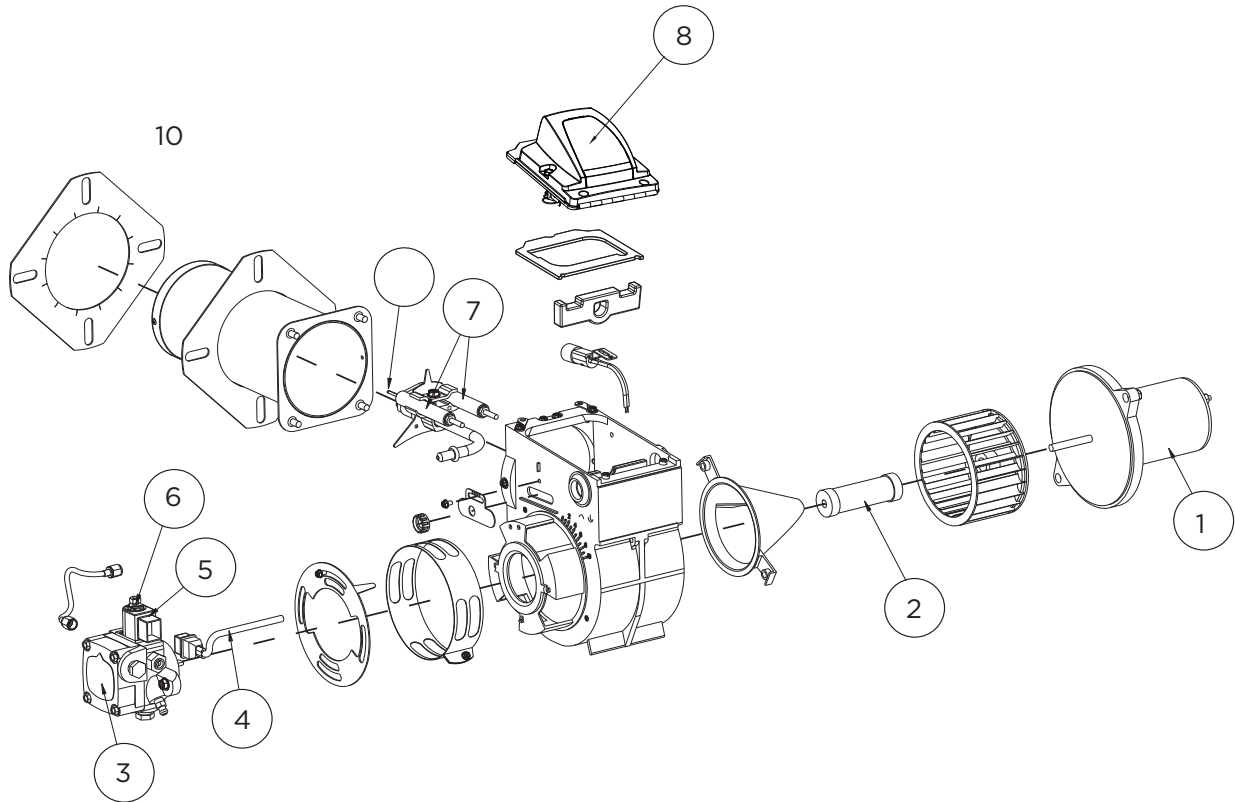

PARTS BREAKDOWN

HOT WATER PRESSURE WASHER

MODEL:C4013HGHW

PARTS BREAKDOWN

HOT WATER PRESSURE WASHER

MODEL:C4013HGHW

ITEM	PART NUMBER	DESCRIPTION	QTY.
1	Not for Resale	HONDA GX390 ENGINE	1
2	59.000.000	HOT WATER COIL ASSY, 4 GPM	1
3	85.601.043	10 GALLON FUEL TANK	1
4	85.603.000	BATTERY	1
5	59.000.001	BURNER ASSY WITH FUEL PUMP (BECKETT, ADC-12V)	1
6	85.139.021H	PUMP ASSEMBLY, GP EZ4040G	1
7	42.005.053	BATTERY BOX	1
8	85.604.104	BRAKE ASSEMBLY	1
9	59.000.101	SAFETY PRESSURE RUPTURE DISC	1
10	85.300.082	PRESSURE SWITCH, 1/4" MNPT	1
11	85.660.050F	WHEEL, 13" FLAT FREE	4
12	85.300.108S	QUICK-CONNECT COUPLER, 3/8" MNPT	1
13	AL607	UNLOADER, VRT3 4500 PSI	1
14	85.400.071	THERMOSTAT (TEMP CONTROL)	1
15	59.000.116	INSULATION, BOTTOM	1
	59.000.117	INSULATION, TOP	1
16	59.000.104	FUEL FILTER	1
17	59.000.123	FUEL CAP	1
18	806-109	TACHOMETER	1
19	59.000.103	TOGGLE SWITCH	1
N/S	59.000.102	LOW VOLTAGE INHIBITOR (LVI)	1
N/S	59.000.104	DIESEL INLINE FUEL FILTER	1

ACCESSORIES			
N/S	85.238.251	50' X 3/8" DOUBLE WIRE BRAIDED RUBBER HOSE	1
N/S	85.202.109	HOT WATER RATED GUN, 5000 PSI	1
N/S	85.202.026	36" INSULATED WAND	1
N/S	85.210.040H	SPRAY NOZZLE SET: 0°, 15°, 40°, SOAPER	1

ADC BECKETT BURNER

59.000.001

ITEM	PART NUMBER	DESCRIPTION	QTY.
1	59.110.004	BLOWER MOTOR	1
2	59.110.005	SHAFT COUPLING	1
3	59.110.000	FUEL PUMP	1
4,5,6	59.110.001	FUEL SOLENOID	1
7	59.110.002	ELECTRODE ASSEMBLY	1
8	59.110.003	IGNITER	1
9	59.000.002	FUEL NOZZLE	1
10	59.110.017	GASKET	1