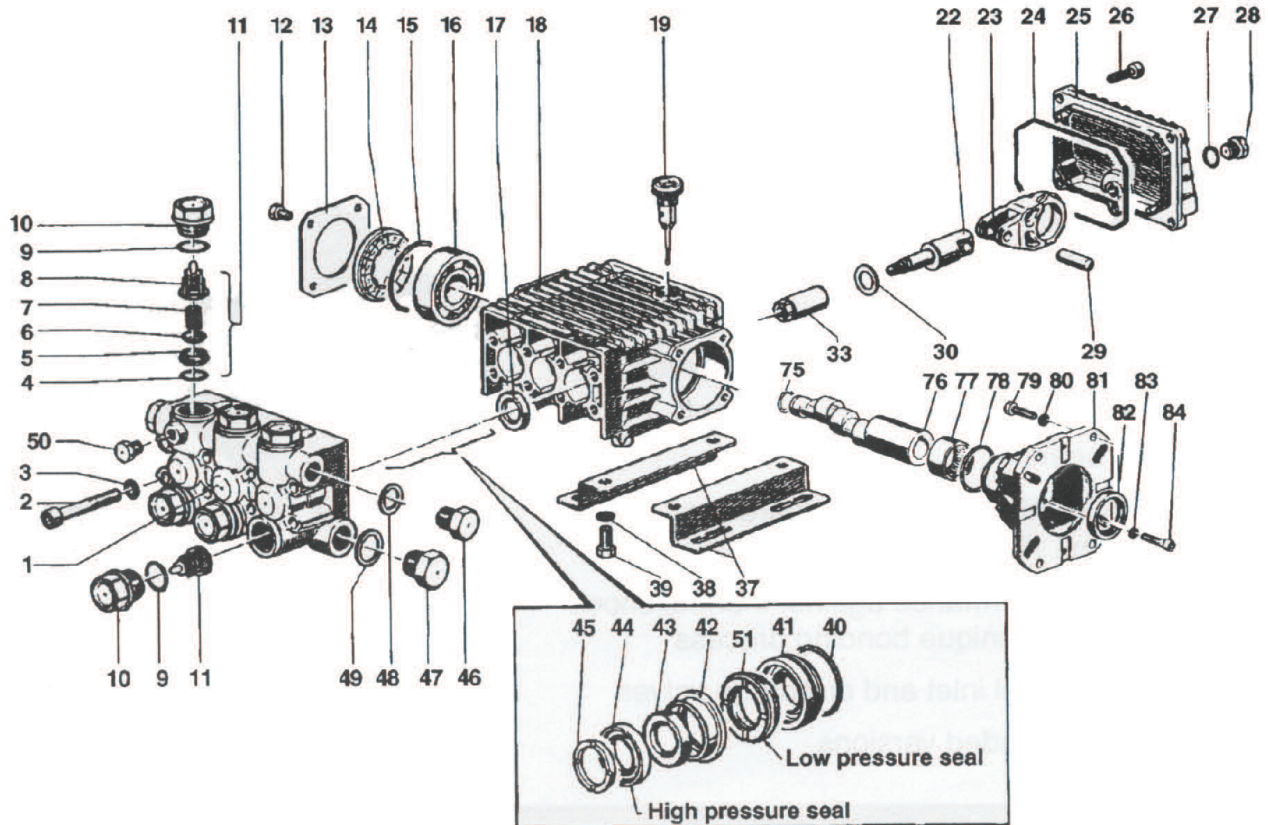

PUMP

85.139.021H

PARTS LIST

ITEM	PART NO.	DESCRIPTION	KIT NO.	QTY.	ITEM	PART NO.	DESCRIPTION	KIT NO.	QTY.	ITEM	PART NO.	DESCRIPTION	KIT NO.	QTY.
1.	44120641	Manifold		1	23.	44030022	Connecting Rod		3	48.	96738000	Washer		1
2.	99317500	Screw		8	24.	90392000	O-ring		1	49.	96751400	Washer		1
3.	96701400	Washer		8	25.	44160022	Rear Cover		1	50.	98196600	Cap Screw		1
4.	90384100	O-ring	123	6	26.	99183700	Screw		5	51.	90260300	Seal, Low Pressure	153,156	1
5.	36200366	Valve Seat	123	6	27.	90358500	O-ring		1	75.	90063500	Retaining Ring		1
6.	36200176	Valve	123	6	28.	98204100	Cap Screw		1	76.	44022165	Crankshaft (EZ4040G)		1
7.	94737600	Spring	123	6	29.	97734000	Pin		3	44021265	Crankshaft (EZ4035G34)		1	
8.	36202551	Valve Cage	123	6	30.	96696700	Washer		3	44020965	Crankshaft (EZ4030G34)		1	
9.	90384700	O-ring	124	6	33.	44040266	Plunger, 13 mm		3	77.	91856800	Roller Bearing		1
10.	98222600	Cap Screw	124	6	37.	50200074	Rail		2	78.	90409700	O-ring		1
11.	36711501	Valve Assembly	123	6	38.	96701600	Washer		4	79.	99275500	Screw, 5/16 x 1		4
12.	99180700	Screw		4	39.	99303700	Nut		4	99334500	Screw, 3/8 x 1		4	
13.	50150074	Bearing Cover		1	40.	90361200	O-ring	156	3	80.	96702000	Washer, 8 mm		4
14.	44211801	Spacer		1	41.	44080370	Packing Retainer	156	3	96710400	Washer, 10 mm		4	
15.	90409700	O-ring		1	42.	44216270	Intermediate Ring	156	3	81.	10051822	Gas Flange		1
16.	91832800	Ball Bearing		1	43.	90507600	Packing	153,156	3	82.	90169000	Oil Seal		1
17.	90161400	Oil Seal	23	3	44.	90260200	Packing	153,156	3	83.	96693800	Washer		4
18.	44010022	Crankcase		1	45.	44100251	Head Ring	156	3	84.	99191200	Screw		4
19.	98210300	Oil Dip Stick		1	46.	98210000	Cap Screw		1					
22.	44050166	Piston Guide		3	47.	98217600	Cap Screw		1