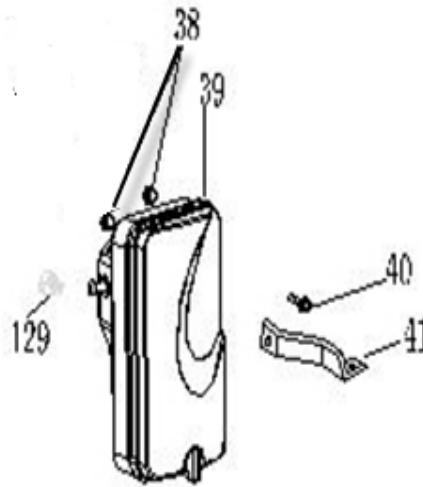

REF #	DESCRIPTION	QTY	BE PART #
60	OIL SENSOR	1	85.573.003
61	OIL ALERT	2	
74	OIL PLUG	1	85.573.004
82	OIL SEAL	2	
77	DIP STICK OIL PLUG	1	85.573.004

PISTON/CONNECTING ROD

REF #	DESCRIPTION	QTY	BE PART #
49	RAND. PISTON PIN	2	85.574.007
50	PISTON PIN	1	
51	PISTON PIN	1	
52	CONNECTING ROD ASSEMBLY	1	85.574.008

STARTER/RECOIL

REF #	DESCRIPTION	QTY	BE PART #
100	SIDE WIND SHIELD	1	85.574.012
101	FLANGE BOLT	1	
102	RECOIL STARTER ASSEMBLY	1	
103	FLANGE BOLT	4	
104	WIND SCOOPER	1	
106	FLANGE BOLT	3	

CARBURETOR ASSEMBLY

REF #	DESCRIPTION	QTY	BE PART #
33	INTAKE GASKET	1	85.574.013W
34	LINK BLOCK	1	
35	GASKET	1	
36	CARBURETOR ASSEMBLY	1	
37	AIR FILTER GASKET	1	

AIR FILTER

REF #	DESCRIPTION	QTY	BE PART #
38	FLANGE NUT	2	85.573.014
39	AIR FILTER ASSEMBLY	1	
40	FLANGE BOLT	1	
41	AIR FILTER BRACKET	1	