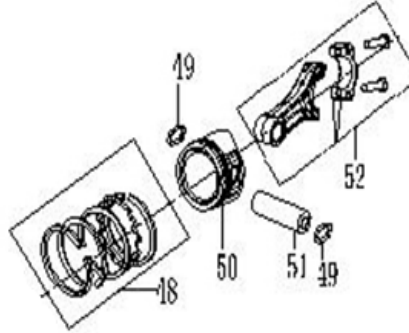

PARTS BREAKDOWN GENERATOR

MODEL:BC4200PS

CYLINDER HEAD AND COVER

REF #	DESCRIPTION	QTY	BE PART #
2	CYLINDER HEAD COVER	1	85.573.000
3	SEALING GASKET	1	
42	CYLINDER HEAD SEALING GASKET	1	85.573.002

CRANKCASE

REF #	DESCRIPTION	QTY	BE PART #
60	OIL SENSOR	1	85.573.003
61	OIL ALERT	2	
74	OIL PLUG	1	85.573.004
82	OIL SEAL	2	
77	DIP STICK OIL PLUG	1	85.573.004

PISTON/CONNECTING ROD

REF #	DESCRIPTION	QTY	BE PART #
49	RAND. PISTON PIN	2	85.574.007
50	PISTON PIN	1	
51	PISTON PIN	1	
52	CONNECTING ROD ASSEMBLY	1	85.574.008

REF #	DESCRIPTION	QTY	BE PART #
33	INTAKE GASKET	1	85.574.013W
34	LINK BLOCK	1	
35	GASKET	1	
36	CARBURETOR ASSEMBLY	1	
37	AIR FILTER GASKET	1	

AIR FILTER

REF #	DESCRIPTION	QTY	BE PART #
38	FLANGE NUT	2	85.573.014
39	AIR FILTER ASSEMBLY	1	
40	FLANGE BOLT	1	
41	AIR FILTER BRACKET	1	

CONTROL ASSEMBLY

REF #	DESCRIPTION	QTY	BE PART #
63	SPEED PULL ROD	1	85.574.022
64	FINE SPRING	1	
65	SPEED REGULATING ARM	1	
66	FLANGE NUT	1	
67	GOVERNOR BOLT	1	
68	RESET SPRING	1	
69	FLANGE BOLT	2	
70	SPEED SETTING CONTROL ASSEMBLY	1	