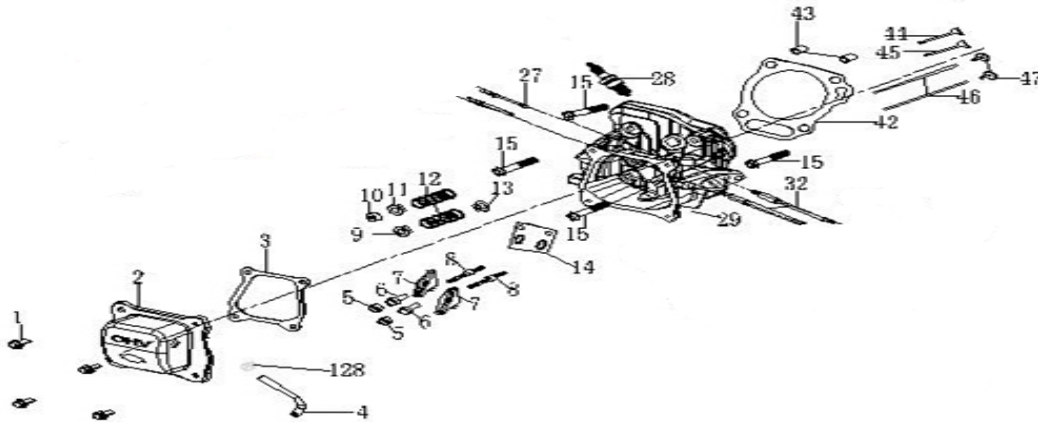

PARTS BREAKDOWN GENERATOR

MODEL:BC4200PS

CYLINDER HEAD AND COVER

REF #	DESCRIPTION	QTY	BE PART #
2	CYLINDER HEAD COVER	1	85.573.000
3	SEALING GASKET	1	
42	CYLINDER HEAD SEALING GASKET	1	85.573.002

CRANKCASE

REF #	DESCRIPTION	QTY	BE PART #
60	OIL SENSOR	1	85.573.003
61	OIL ALERT	2	
74	OIL PLUG	1	85.573.004
82	OIL SEAL	2	
77	DIP STICK OIL PLUG	1	85.573.004

PISTON/CONNECTING ROD

REF #	DESCRIPTION	QTY	BE PART #
49	RAND. PISTON PIN	2	85.574.007
50	PISTON PIN	1	
51	PISTON PIN	1	
52	CONNECTING ROD ASSEMBLY	1	85.574.008

CAMSHAFT ASSEMBLY

REF #	DESCRIPTION	QTY	BE PART #
71	BEARING	2	85.574.009
72	CAMSHAFT ASSEMBLY	1	
5	ROCKSHAFT RATING NUT	2	85.574.011
6	ROCKSHAFT	2	
7	VALVE ROCKER	2	
8	ROCKSHAFT BOLT	2	
9	INTAKE VALVE SPRING SEAT	1	
10	EXHAUST VALVE ROTOR	1	
11	EXHAUST VALVE SPRING SEAT	1	
12	VALVE SPRING	2	
13	OIL DRIP PAN	1	
44	EXHAUST VALVE	1	
45	INTAKE VALVE	1	
46	VALVE PUSH ROD	2	
47	VALVE LIFTER	2	

CONTROL ASSEMBLY

REF #	DESCRIPTION	QTY	BE PART #
63	SPEED PULL ROD	1	85.574.022
64	FINE SPRING	1	
65	SPEED REGULATING ARM	1	
66	FLANGE NUT	1	
67	GOVERNOR BOLT	1	
68	RESET SPRING	1	
69	FLANGE BOLT	2	
70	SPEED SETTING CONTROL ASSEMBLY	1	