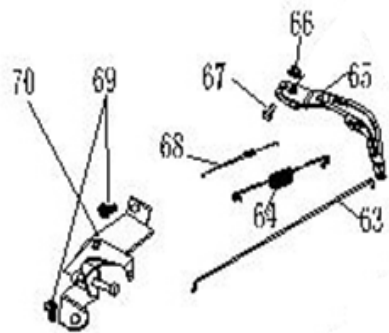

CARB CANISTER (IMAGE NOT AVAILABLE)

REF #	DESCRIPTION	QTY	BE PART #
**	CARBON CANISTER WITH MOUNTING PLATE	1	90100077BE

FUEL TANK

REF #	DESCRIPTION	QTY	BE PART #
94	IGNITION COIL ASSEMBLY	1	85.573.019
96	FLYWHEEL	1	85.573.020
97	COOLING FAN	1	85.573.021

CONTROL ASSEMBLY

REF #	DESCRIPTION	QTY	BE PART #
63	SPEED PULL ROD	1	85.574.022
64	FINE SPRING	1	
65	SPEED REGULATING ARM	1	
66	FLANGE NUT	1	
67	GOVERNOR BOLT	1	
68	RESET SPRING	1	
69	FLANGE BOLT	2	
70	SPEED SETTING CONTROL ASSEMBLY	1	