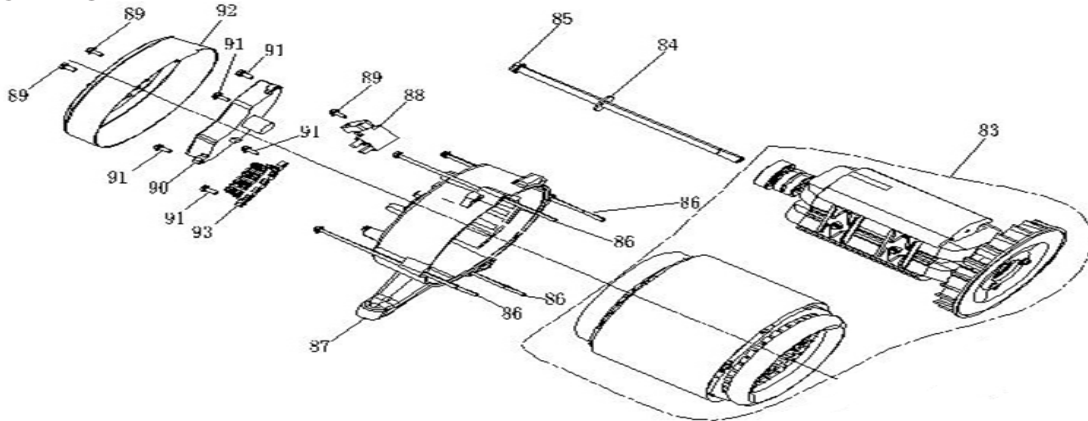

ROTOR/STATOR

REF #	DESCRIPTION	QTY	BE PART #
83	ALTERNATOR ASSEMBLY	1	85.574.023