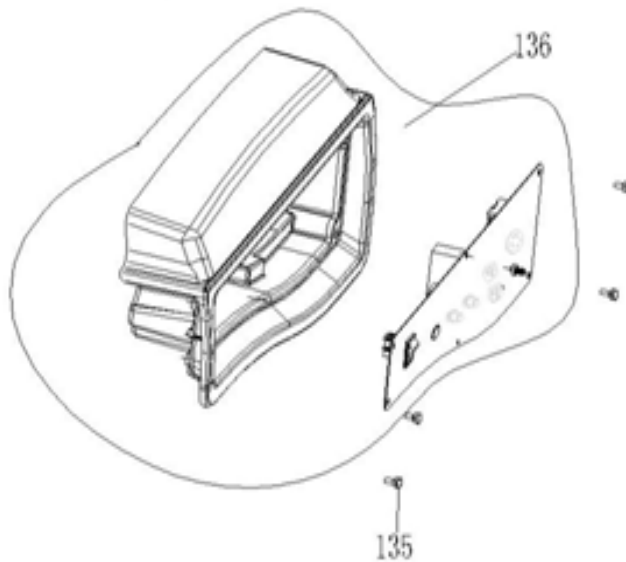

CONTROL PANEL

REF #	DESCRIPTION	QTY	BE PART #
135	FLANGE BOLT	4	85.574.030
136	CONTROL PANEL ASSEMBLY	1