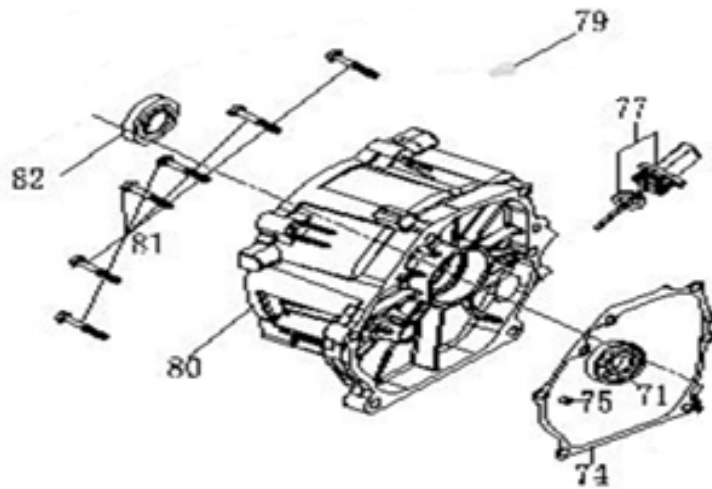

PARTS BREAKDOWN GENERATOR

MODEL:BC4200PS

CYLINDER HEAD AND COVER

REF #	DESCRIPTION	QTY	BE PART #
2	CYLINDER HEAD COVER	1	85.573.000
3	SEALING GASKET	1	
42	CYLINDER HEAD SEALING GASKET	1	85.573.002

CRANKCASE

REF #	DESCRIPTION	QTY	BE PART #
60	OIL SENSOR	1	85.573.003
61	OIL ALERT	2	
74	OIL PLUG	1	85.573.004
82	OIL SEAL	2	
77	DIP STICK OIL PLUG	1	85.573.004

PISTON/CONNECTING ROD

REF #	DESCRIPTION	QTY	BE PART #
49	RAND. PISTON PIN	2	85.574.007
50	PISTON PIN	1	
51	PISTON PIN	1	
52	CONNECTING ROD ASSEMBLY	1	85.574.008