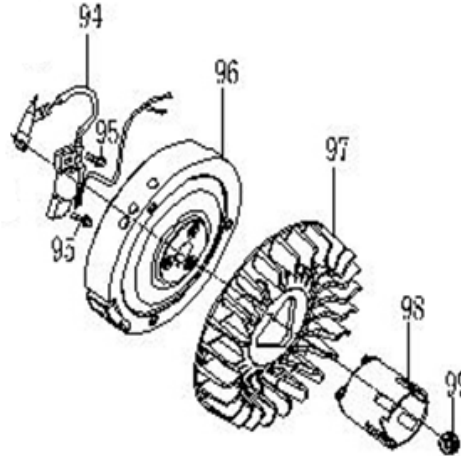

FUEL TANK

REF #	DESCRIPTION	QTY	BE PART #
94	IGNITION COIL ASSEMBLY	1	85.573.019
96	FLYWHEEL	1	85.573.020
97	COOLING FAN	1	85.573.021