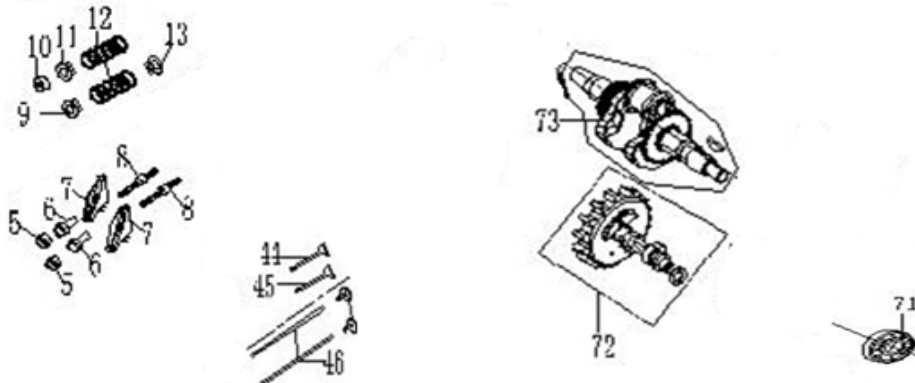

PARTS BREAKDOWN GENERATOR

MODEL:BC4200PS

CYLINDER HEAD AND COVER

REF #	DESCRIPTION	QTY	BE PART #
2	CYLINDER HEAD COVER	1	85.573.000
3	SEALING GASKET	1	
42	CYLINDER HEAD SEALING GASKET	1	85.573.002

CRANKCASE

REF #	DESCRIPTION	QTY	BE PART #
60	OIL SENSOR	1	85.573.003
61	OIL ALERT	2	
74	OIL PLUG	1	85.573.004
82	OIL SEAL	2	
77	DIP STICK OIL PLUG	1	85.573.004

PISTON/CONNECTING ROD

REF #	DESCRIPTION	QTY	BE PART #
49	RAND. PISTON PIN	2	85.574.007
50	PISTON PIN	1	
51	PISTON PIN	1	
52	CONNECTING ROD ASSEMBLY	1	85.574.008

CAMSHAFT ASSEMBLY

REF #	DESCRIPTION	QTY	BE PART #
71	BEARING	2	85.574.009
72	CAMSHAFT ASSEMBLY	1	
5	ROCKSHAFT RATING NUT	2	85.574.011
6	ROCKSHAFT	2	
7	VALVE ROCKER	2	
8	ROCKSHAFT BOLT	2	
9	INTAKE VALVE SPRING SEAT	1	
10	EXHAUST VALVE ROTOR	1	
11	EXHAUST VALVE SPRING SEAT	1	
12	VALVE SPRING	2	
13	OIL DRIP PAN	1	
44	EXHAUST VALVE	1	
45	INTAKE VALVE	1	
46	VALVE PUSH ROD	2	
47	VALVE LIFTER	2	

CONTROL ASSEMBLY

REF #	DESCRIPTION	QTY	BE PART #
63	SPEED PULL ROD	1	85.574.022
64	FINE SPRING	1	
65	SPEED REGULATING ARM	1	
66	FLANGE NUT	1	
67	GOVERNOR BOLT	1	
68	RESET SPRING	1	
69	FLANGE BOLT	2	
70	SPEED SETTING CONTROL ASSEMBLY	1	