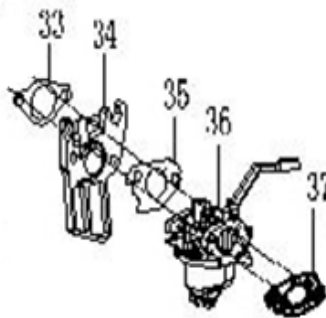

CARBURETOR ASSEMBLY

REF #	DESCRIPTION	QTY	BE PART #
33	INTAKE GASKET	1	85.574.013W
34	LINK BLOCK	1	
35	GASKET	1	
36	CARBURETOR ASSEMBLY	1	
37	AIR FILTER GASKET	1