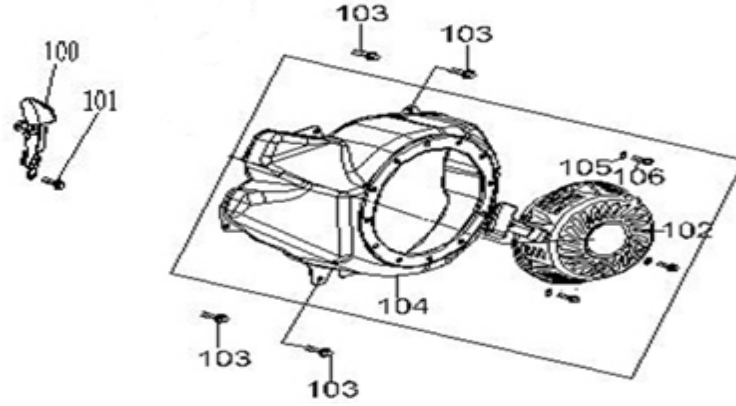

STARTER/RECOIL

REF #	DESCRIPTION	QTY	BE PART #
100	SIDE WIND SHIELD	1	85.574.012
101	FLANGE BOLT	1	
102	RECOIL STARTER ASSEMBLY	1	
103	FLANGE BOLT	4	
104	WIND SCOOPER	1	
106	FLANGE BOLT	3