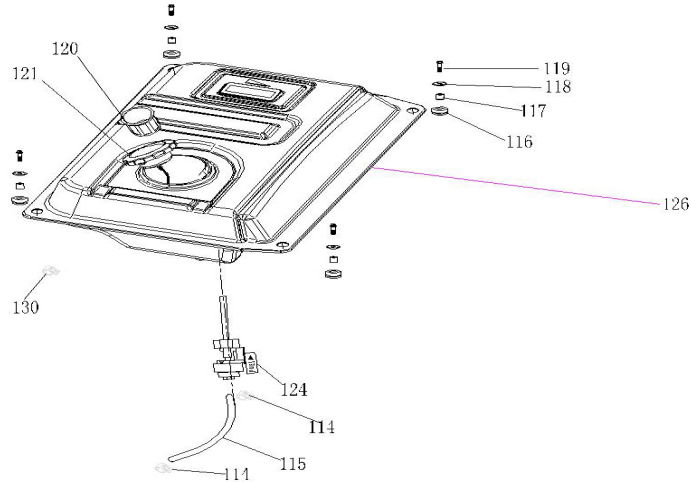

FUEL TANK

REF #	DESCRIPTION	QTY	BE PART #
114	CLAMP	2	85.571.104
115	FUEL HOSE	1	
124	FUEL VALVE	1	
120	FUEL FILTER SCREEN	1	85.573.017
121	FUEL CAP	1	
126-143	FUEL TANK ASSEMBLY	1	85.573.018

CARB CANISTER (IMAGE NOT AVAILABLE)

REF #	DESCRIPTION	QTY	BE PART #
**	CARBON CANISTER WITH MOUNTING PLATE	1	90100077BE