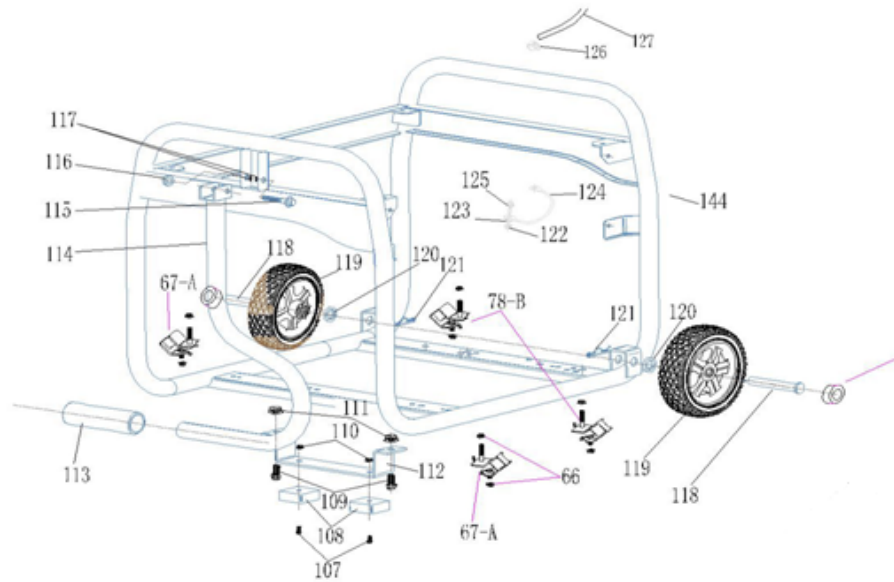

CARB CANISTER (IMAGE NOT AVAILABLE)

REF #	DESCRIPTION	QTY	BE PART #
**	CARBON CANISTER WITH MOUNTING PLATE	1	90100077BE

FUEL TANK

REF #	DESCRIPTION	QTY	BE PART #
94	IGNITION COIL ASSEMBLY	1	85.573.019
96	FLYWHEEL	1	85.573.020
97	COOLING FAN	1	85.573.021

CONTROL ASSEMBLY

REF #	DESCRIPTION	QTY	BE PART #
63	SPEED PULL ROD	1	85.574.022
64	FINE SPRING	1	
65	SPEED REGULATING ARM	1	
66	FLANGE NUT	1	
67	GOVERNOR BOLT	1	
68	RESET SPRING	1	
69	FLANGE BOLT	2	
70	SPEED SETTING CONTROL ASSEMBLY	1	

ROTOR/STATOR

REF #	DESCRIPTION	QTY	BE PART #
83	ALTERNATOR ASSEMBLY	1	85.574.023

CONTROL PANEL

REF #	DESCRIPTION	QTY	BE PART #
135	FLANGE BOLT	4	85.574.030
136	CONTROL PANEL ASSEMBLY	1	

FRAME

REF #	DESCRIPTION	QTY	BE PART #
66	HEX NUT	10	85.574.025
67	VIBRATION BLOCK 1	2	
78	VIBRATION BLOCK 2	2	
107	FLANGE BOLT	6	85.574.026
108	BRACKET RUBBER MAT	2	
109	FLANGE VOLT	2	
110	HEX NUT	2	
111	HEX NUT	2	
112	BRACKET	1	85.574.027
113	HANDLE GRIP	1	
114	HANDLE	1	
116	NYLON NUT	1	
117	ROCKING BEAM GASKET	2	85.574.031
118	AXLE	2	
119	WHEEL ASSEMBLY	2	
120	FLAT WASHER	2	
121	LOCK CLAMP, LOCATING PIN	2	