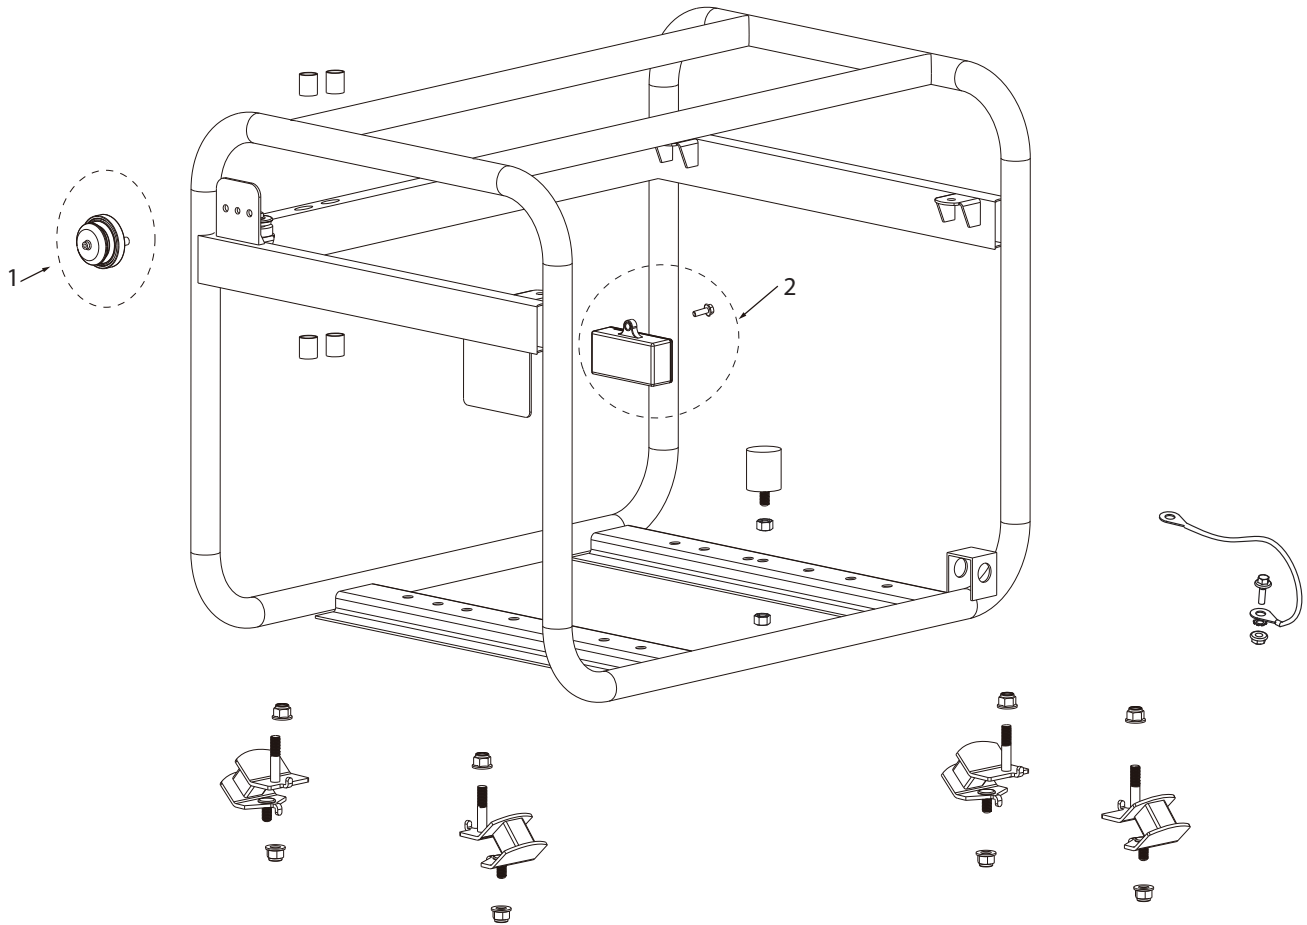

PARTS BREAKDOWN GENERATOR

MODEL: C9000

CRANKCASE

REF #	DESCRIPTION	QTY	BE PART #
1	MAGNETIC DIPSTICK	1	85.561.021

ENGINE STARTER

REF #	DESCRIPTION	QTY	BE PART #
1	RECOIL ASSEMBLY	1	85.561.022

VALVE COVER

REF #	DESCRIPTION	QTY	BE PART #
1	CYLINDER HEAD COVER & GASKET	1	85.561.094

SPEED ADJUSTMENT BASE PARTS

REF #	DESCRIPTION	QTY	BE PART #
1	IDLE SOLENOID	1	85.561.028

PARTS BREAKDOWN GENERATOR

MODEL:C9000

CARBURETOR ASSEMBLY

REF #	DESCRIPTION	QTY	BE PART #
1	CARBURETOR ASSEMBLY	1	85.561.023

FRAME PARTS

REF #	DESCRIPTION	QTY	BE PART #
1	COLD WEATHER PRIMER	1	85.561.005
2	CO ALARM	1	85.561.006

WHEEL AND HANDLE SET

REF #	DESCRIPTION	QTY	BE PART #
1	WHEEL AND HANDLE SET	2	85.561.026

PARTS BREAKDOWN GENERATOR

MODEL:C9000

FUEL TANK ASSEMBLY

REF #	DESCRIPTION	QTY	BE PART #
1	FUEL TANK PARTS	1	85.561.027

CONTROL PANEL

REF #	DESCRIPTION	QTY	BE PART #
1	ENGINE SWITCH	1	85.561.151
2	LED SWITCH	1	85.561.136
3	LED LIGHT	1	85.561.137
4	AC RECEPTACLE(GFCI) AC125V/20A	3	85.561.146
5	PROTECTOR 20A	3	85.561.141
6	AC RECEPTACLE AC125V250V/30A	1	85.561.145
7	PROTECTOR 30A	2	85.561.149
8	CIRCUIT BREAKER 2P-27A	1	85.561.152
9	VOLTAGE SWITCH	1	85.561.143
10	DC12V	1	85.561.148
11	DC THERMAL PROTECTION 8A	1	85.561.147
12	IDLE SWITCH	1	85.561.153
13	RECTIFIER BRIDGE	1	85.561.149
14	DC08	1	85.561.142