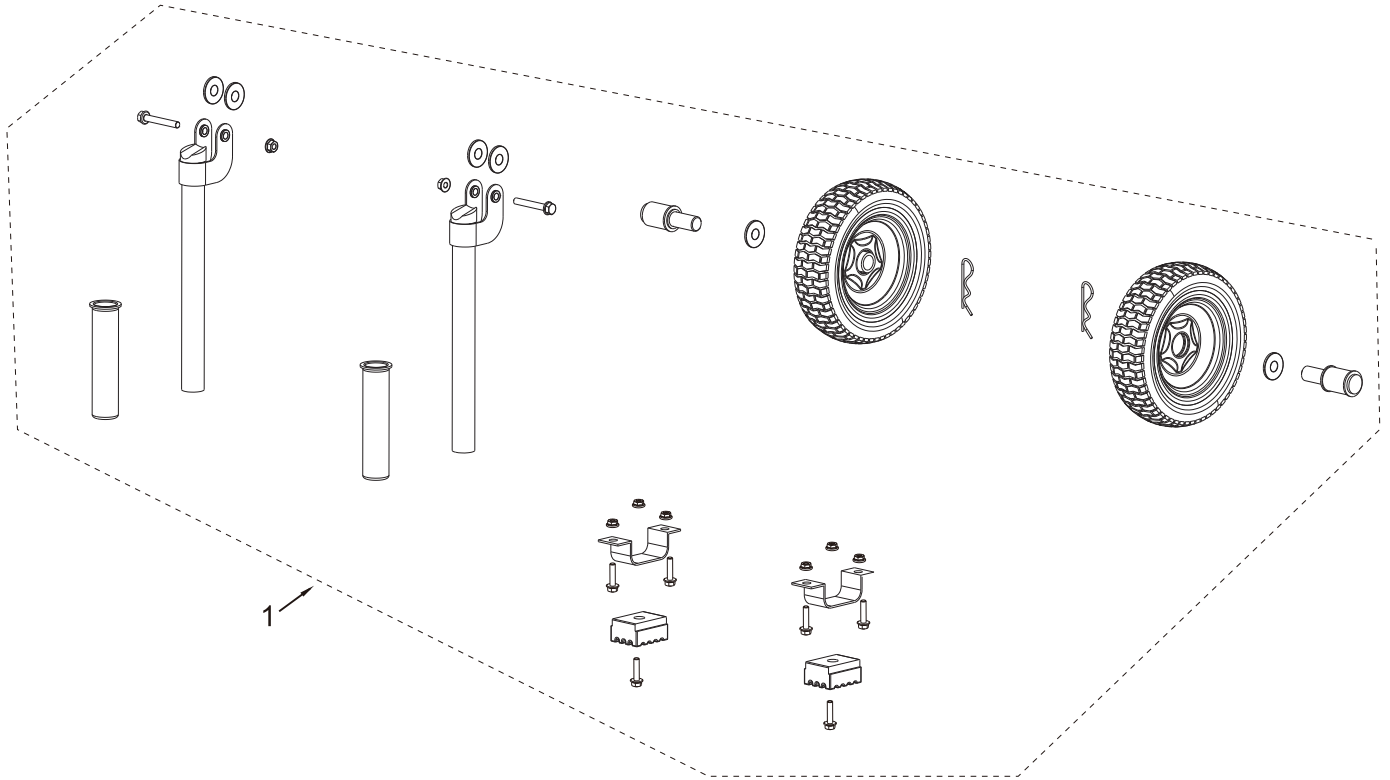

WHEEL AND HANDLE SET

REF #	DESCRIPTION	QTY	BE PART #
1	WHEEL AND HANDLE SET	2	85.561.026