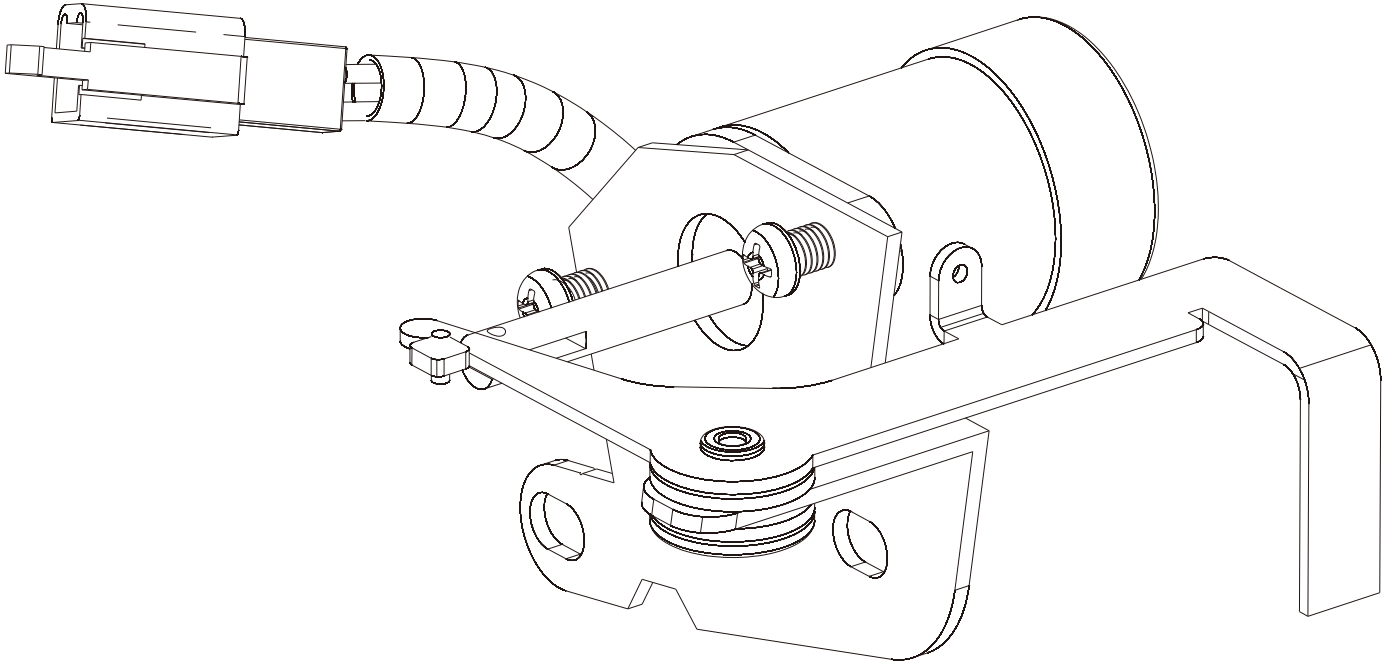

PARTS BREAKDOWN GENERATOR

MODEL: C9000

CRANKCASE

REF #	DESCRIPTION	QTY	BE PART #
1	MAGNETIC DIPSTICK	1	85.561.021

ENGINE STARTER

REF #	DESCRIPTION	QTY	BE PART #
1	RECOIL ASSEMBLY	1	85.561.022

VALVE COVER

REF #	DESCRIPTION	QTY	BE PART #
1	CYLINDER HEAD COVER & GASKET	1	85.561.094

SPEED ADJUSTMENT BASE PARTS

REF #	DESCRIPTION	QTY	BE PART #
1	IDLE SOLENOID	1	85.561.028

PARTS BREAKDOWN GENERATOR

MODEL:C9000

CARBURETOR ASSEMBLY

REF #	DESCRIPTION	QTY	BE PART #
1	CARBURETOR ASSEMBLY	1	85.561.023

AIR CLEANER ASSEMBLY

REF #	DESCRIPTION	QTY	BE PART #
1	AIR CLEANER ASSEMBLY	1	85.561.024

MUFFLER PARTS

REF #	DESCRIPTION	QTY	BE PART #
1	MUFFLER & GASKET	1	85.561.095

AVR AND BRUSHES

REF #	DESCRIPTION	QTY	BE PART #
1	AVR AND BRUSHES	1	85.561.025

MODEL:C9000

FUEL TANK ASSEMBLY

REF #	DESCRIPTION	QTY	BE PART #
1	FUEL TANK PARTS	1	85.561.027

CONTROL PANEL

REF #	DESCRIPTION	QTY	BE PART #
1	ENGINE SWITCH	1	85.561.151
2	LED SWITCH	1	85.561.136
3	LED LIGHT	1	85.561.137
4	AC RECEPTACLE(GFCI) AC125V/20A	3	85.561.146
5	PROTECTOR 20A	3	85.561.141
6	AC RECEPTACLE AC125V250V/30A	1	85.561.145
7	PROTECTOR 30A	2	85.561.149
8	CIRCUIT BREAKER 2P-27A	1	85.561.152
9	VOLTAGE SWITCH	1	85.561.143
10	DC12V	1	85.561.148
11	DC THERMAL PROTECTION 8A	1	85.561.147
12	IDLE SWITCH	1	85.561.153
13	RECTIFIER BRIDGE	1	85.561.149
14	DC08	1	85.561.142