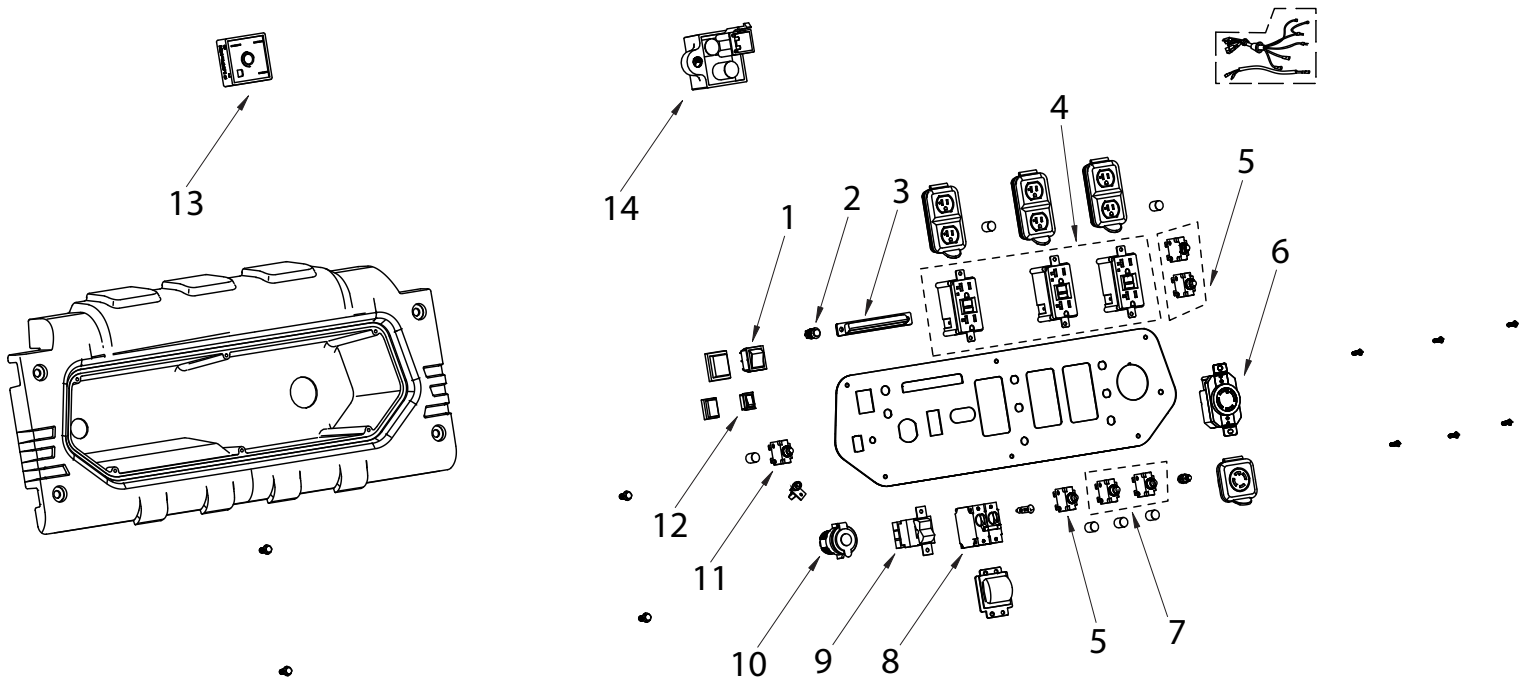

SPEED ADJUSTMENT BASE PARTS

REF #	DESCRIPTION	QTY	BE PART #
1	IDLE SOLENOID	1	85.561.028

PARTS BREAKDOWN GENERATOR

MODEL:C9000

CARBURETOR ASSEMBLY

REF #	DESCRIPTION	QTY	BE PART #
1	CARBURETOR ASSEMBLY	1	85.561.023

FRAME PARTS

REF #	DESCRIPTION	QTY	BE PART #
1	COLD WEATHER PRIMER	1	85.561.005
2	CO ALARM	1	85.561.006

WHEEL AND HANDLE SET

REF #	DESCRIPTION	QTY	BE PART #
1	WHEEL AND HANDLE SET	2	85.561.026

PARTS BREAKDOWN GENERATOR

MODEL:C9000

FUEL TANK ASSEMBLY

REF #	DESCRIPTION	QTY	BE PART #
1	FUEL TANK PARTS	1	85.561.027

CONTROL PANEL

REF #	DESCRIPTION	QTY	BE PART #
1	ENGINE SWITCH	1	85.561.151
2	LED SWITCH	1	85.561.136
3	LED LIGHT	1	85.561.137
4	AC RECEPTACLE(GFCI) AC125V/20A	3	85.561.146
5	PROTECTOR 20A	3	85.561.141
6	AC RECEPTACLE AC125V250V/30A	1	85.561.145
7	PROTECTOR 30A	2	85.561.149
8	CIRCUIT BREAKER 2P-27A	1	85.561.152
9	VOLTAGE SWITCH	1	85.561.143
10	DC12V	1	85.561.148
11	DC THERMAL PROTECTION 8A	1	85.561.147
12	IDLE SWITCH	1	85.561.153
13	RECTIFIER BRIDGE	1	85.561.149
14	DC08	1	85.561.142