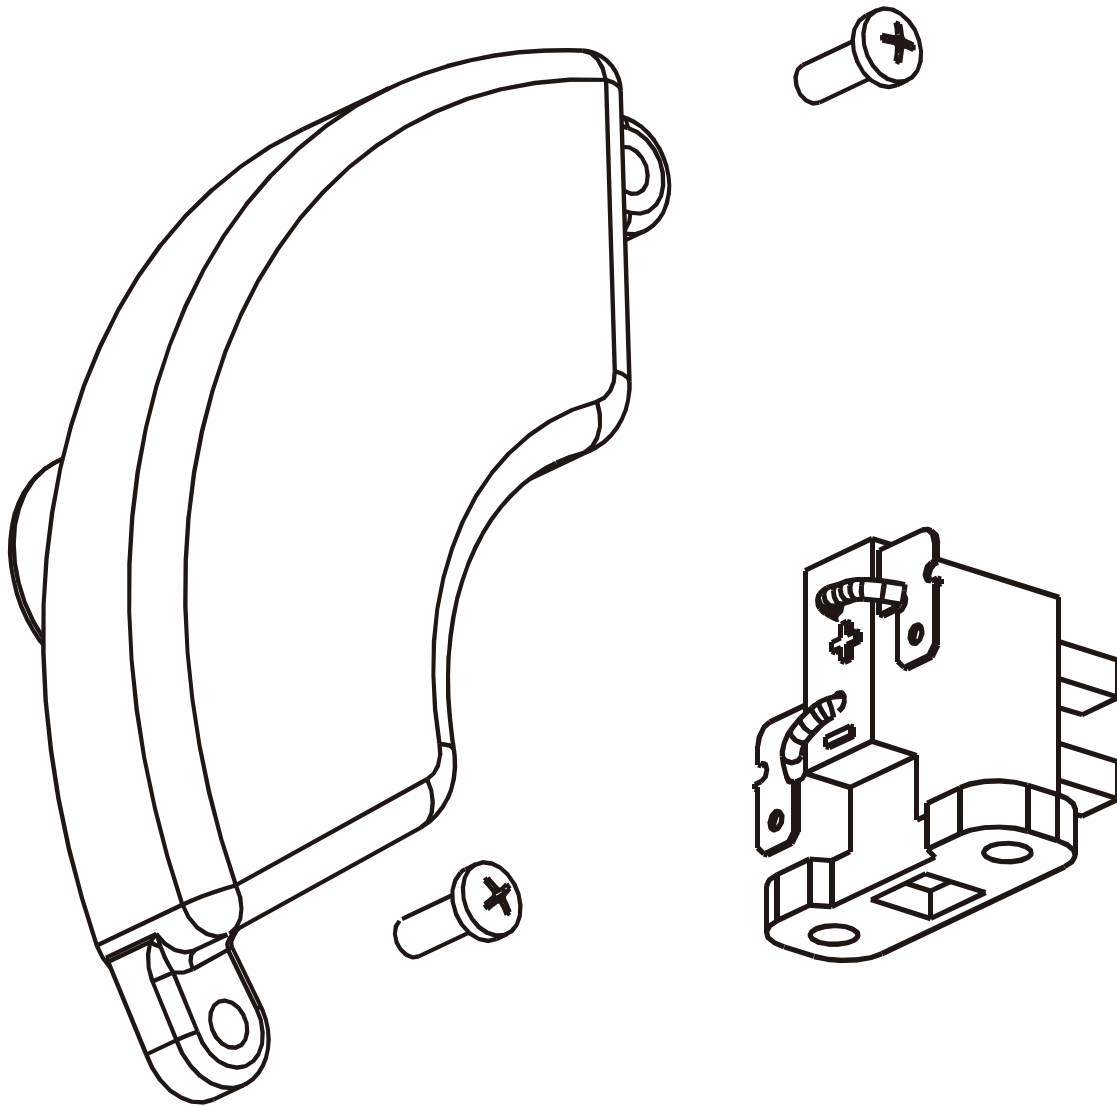

PARTS BREAKDOWN GENERATOR

MODEL: C9000

CRANKCASE

REF #	DESCRIPTION	QTY	BE PART #
1	MAGNETIC DIPSTICK	1	85.561.021

ENGINE STARTER

REF #	DESCRIPTION	QTY	BE PART #
1	RECOIL ASSEMBLY	1	85.561.022

VALVE COVER

REF #	DESCRIPTION	QTY	BE PART #
1	CYLINDER HEAD COVER & GASKET	1	85.561.094

SPEED ADJUSTMENT BASE PARTS

REF #	DESCRIPTION	QTY	BE PART #
1	IDLE SOLENOID	1	85.561.028

PARTS BREAKDOWN GENERATOR

MODEL:C9000

CARBURETOR ASSEMBLY

REF #	DESCRIPTION	QTY	BE PART #
1	CARBURETOR ASSEMBLY	1	85.561.023

AIR CLEANER ASSEMBLY

REF #	DESCRIPTION	QTY	BE PART #
1	AIR CLEANER ASSEMBLY	1	85.561.024

MUFFLER PARTS

REF #	DESCRIPTION	QTY	BE PART #
1	MUFFLER & GASKET	1	85.561.095

AVR AND BRUSHES

REF #	DESCRIPTION	QTY	BE PART #
1	AVR AND BRUSHES	1	85.561.025

MODEL:C9000

FUEL TANK ASSEMBLY

REF #	DESCRIPTION	QTY	BE PART #
1	FUEL TANK PARTS	1	85.561.027

CONTROL PANEL

REF #	DESCRIPTION	QTY	BE PART #
1	ENGINE SWITCH	1	85.561.151
2	LED SWITCH	1	85.561.136
3	LED LIGHT	1	85.561.137
4	AC RECEPTACLE(GFCI) AC125V/20A	3	85.561.146
5	PROTECTOR 20A	3	85.561.141
6	AC RECEPTACLE AC125V250V/30A	1	85.561.145
7	PROTECTOR 30A	2	85.561.149
8	CIRCUIT BREAKER 2P-27A	1	85.561.152
9	VOLTAGE SWITCH	1	85.561.143
10	DC12V	1	85.561.148
11	DC THERMAL PROTECTION 8A	1	85.561.147
12	IDLE SWITCH	1	85.561.153
13	RECTIFIER BRIDGE	1	85.561.149
14	DC08	1	85.561.142