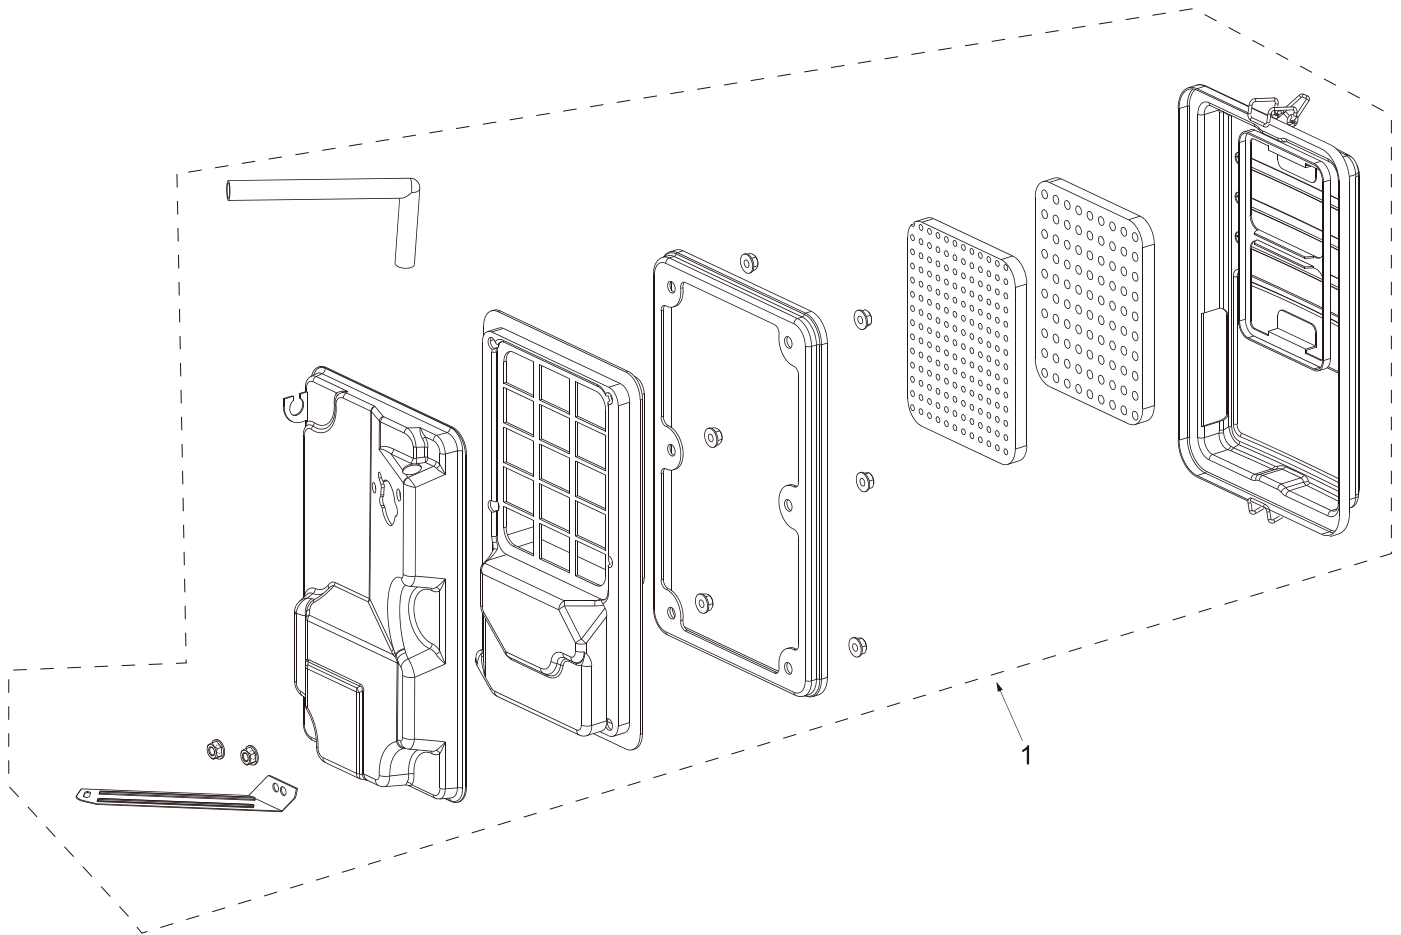

AIR CLEANER ASSEMBLY

REF #	DESCRIPTION	QTY	BE PART #
1	AIR CLEANER ASSEMBLY	1	85.561.024