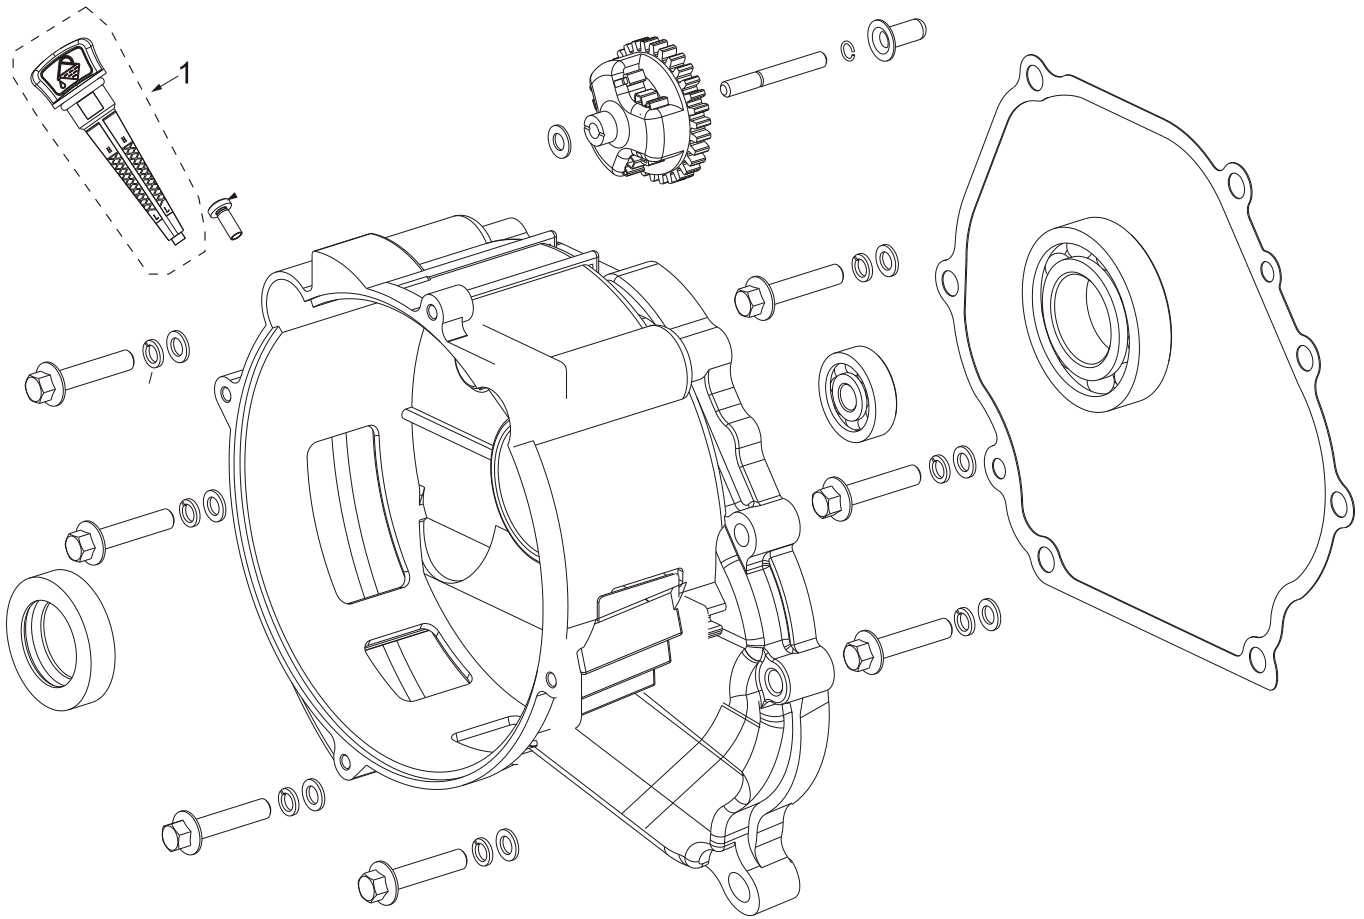

PARTS BREAKDOWN GENERATOR

MODEL: C9000

CRANKCASE

REF #	DESCRIPTION	QTY	BE PART #
1	MAGNETIC DIPSTICK	1	85.561.021

ENGINE STARTER

REF #	DESCRIPTION	QTY	BE PART #
1	RECOIL ASSEMBLY	1	85.561.022

VALVE COVER

REF #	DESCRIPTION	QTY	BE PART #
1	CYLINDER HEAD COVER & GASKET	1	85.561.094

SPEED ADJUSTMENT BASE PARTS

REF #	DESCRIPTION	QTY	BE PART #
1	IDLE SOLENOID	1	85.561.028

PARTS BREAKDOWN GENERATOR

MODEL:C9000

CARBURETOR ASSEMBLY

REF #	DESCRIPTION	QTY	BE PART #
1	CARBURETOR ASSEMBLY	1	85.561.023

FRAME PARTS

REF #	DESCRIPTION	QTY	BE PART #
1	COLD WEATHER PRIMER	1	85.561.005
2	CO ALARM	1	85.561.006

WHEEL AND HANDLE SET

REF #	DESCRIPTION	QTY	BE PART #
1	WHEEL AND HANDLE SET	2	85.561.026

PARTS BREAKDOWN GENERATOR

MODEL:C9000

FUEL TANK ASSEMBLY

REF #	DESCRIPTION	QTY	BE PART #
1	FUEL TANK PARTS	1	85.561.027

CONTROL PANEL

REF #	DESCRIPTION	QTY	BE PART #
1	ENGINE SWITCH	1	85.561.151
2	LED SWITCH	1	85.561.136
3	LED LIGHT	1	85.561.137
4	AC RECEPTACLE(GFCI) AC125V/20A	3	85.561.146
5	PROTECTOR 20A	3	85.561.141
6	AC RECEPTACLE AC125V250V/30A	1	85.561.145
7	PROTECTOR 30A	2	85.561.149
8	CIRCUIT BREAKER 2P-27A	1	85.561.152
9	VOLTAGE SWITCH	1	85.561.143
10	DC12V	1	85.561.148
11	DC THERMAL PROTECTION 8A	1	85.561.147
12	IDLE SWITCH	1	85.561.153
13	RECTIFIER BRIDGE	1	85.561.149
14	DC08	1	85.561.142