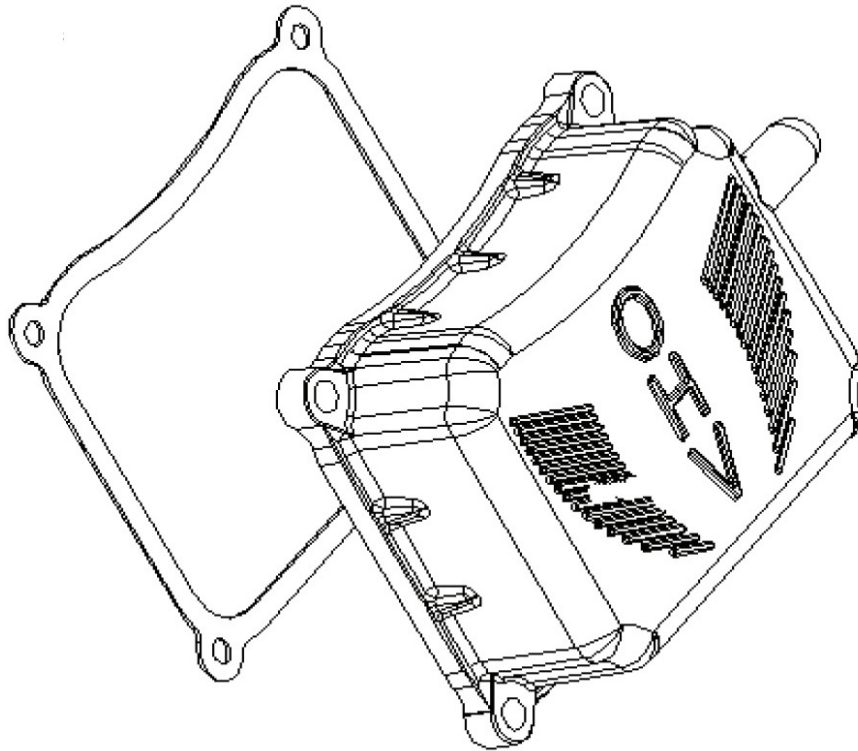

PARTS BREAKDOWN GENERATOR

MODEL: C9000

CRANKCASE

REF #	DESCRIPTION	QTY	BE PART #
1	MAGNETIC DIPSTICK	1	85.561.021

ENGINE STARTER

REF #	DESCRIPTION	QTY	BE PART #
1	RECOIL ASSEMBLY	1	85.561.022

VALVE COVER

REF #	DESCRIPTION	QTY	BE PART #
1	CYLINDER HEAD COVER & GASKET	1	85.561.094

SPEED ADJUSTMENT BASE PARTS

REF #	DESCRIPTION	QTY	BE PART #
1	IDLE SOLENOID	1	85.561.028

PARTS BREAKDOWN GENERATOR

MODEL:C9000

CARBURETOR ASSEMBLY

REF #	DESCRIPTION	QTY	BE PART #
1	CARBURETOR ASSEMBLY	1	85.561.023

FRAME PARTS

REF #	DESCRIPTION	QTY	BE PART #
1	COLD WEATHER PRIMER	1	85.561.005
2	CO ALARM	1	85.561.006

WHEEL AND HANDLE SET

REF #	DESCRIPTION	QTY	BE PART #
1	WHEEL AND HANDLE SET	2	85.561.026

PARTS BREAKDOWN GENERATOR

MODEL:C9000

FUEL TANK ASSEMBLY

REF #	DESCRIPTION	QTY	BE PART #
1	FUEL TANK PARTS	1	85.561.027

CONTROL PANEL

REF #	DESCRIPTION	QTY	BE PART #
1	ENGINE SWITCH	1	85.561.151
2	LED SWITCH	1	85.561.136
3	LED LIGHT	1	85.561.137
4	AC RECEPTACLE(GFCI) AC125V/20A	3	85.561.146
5	PROTECTOR 20A	3	85.561.141
6	AC RECEPTACLE AC125V250V/30A	1	85.561.145
7	PROTECTOR 30A	2	85.561.149
8	CIRCUIT BREAKER 2P-27A	1	85.561.152
9	VOLTAGE SWITCH	1	85.561.143
10	DC12V	1	85.561.148
11	DC THERMAL PROTECTION 8A	1	85.561.147
12	IDLE SWITCH	1	85.561.153
13	RECTIFIER BRIDGE	1	85.561.149
14	DC08	1	85.561.142