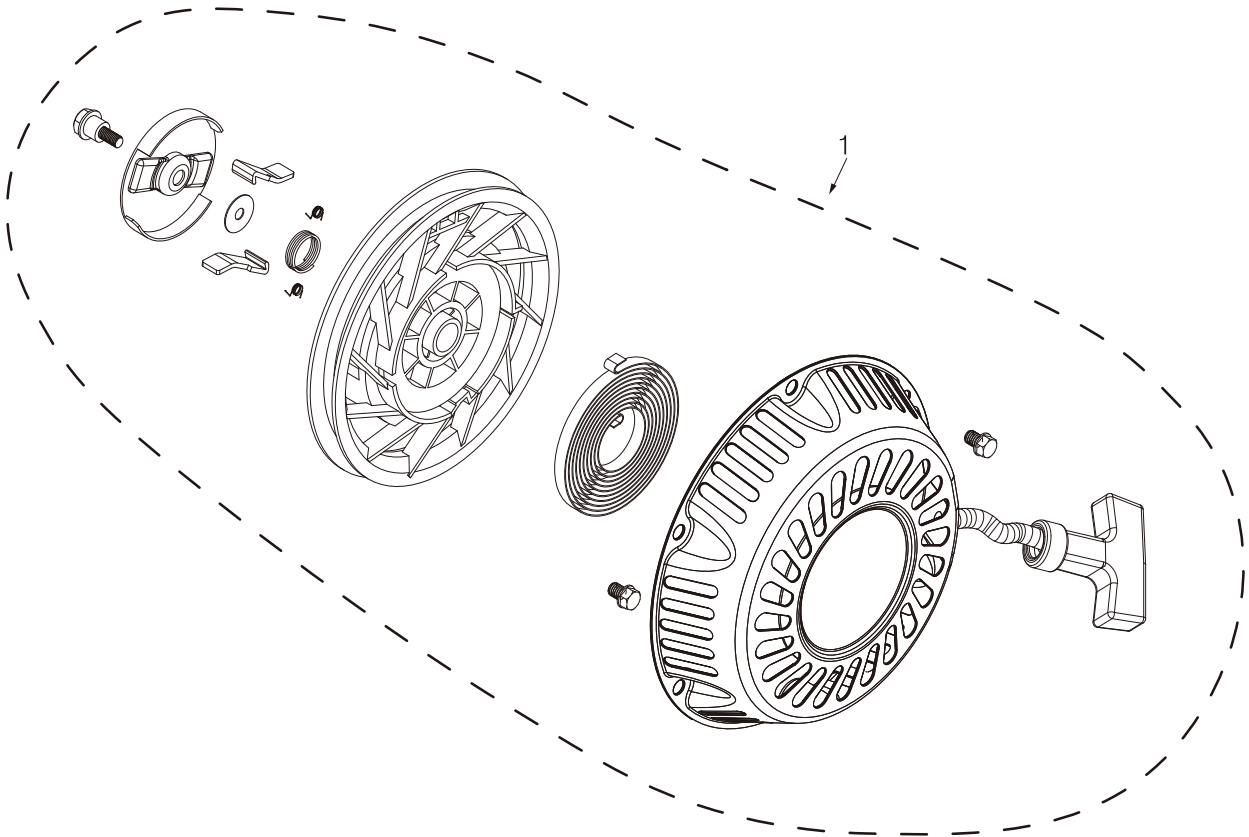

PARTS BREAKDOWN GENERATOR

MODEL:C4800

CRANKCASE COVER

REF #	DESCRIPTION	QTY	BE PART #
1	MAGNETIC DIPSTICK	1	85.561.000

ENGINE STARTER

REF #	DESCRIPTION	QTY	BE PART #
1	RECOIL ASSEMBLY	1	85.561.001

VALVE ASSEMBLY

REF #	DESCRIPTION	QTY	BE PART #
1	VALVES ASSEMBLY	2	85.561.086

PARTS BREAKDOWN GENERATOR

MODEL:C4800

THROTTLE SPRINGS

REF #	DESCRIPTION	QTY	BE PART #
1	ROD, SPRINGS, AND THROTTLE ADJUSTMENT	1	85.561.082

CARBURETOR PARTS

REF #	DESCRIPTION	QTY	BE PART #
1	CARBURETOR ASSEMBLY	1	85.561.008

ALTERNATOR

REF #	DESCRIPTION	QTY	BE PART #
1	ALTERNATOR ASSEMBLY	1	85.561.088
2	VOLTAGE REGULATOR WITH BRUSHES	1	85.561.004
3	ALTERNATOR TAIL COVER	1	85.561.084

FUEL TANK PARTS

REF #	DESCRIPTION	QTY	BE PART #
1	FUEL TANK ASSEMBLY	1	85.561.012
2	FUEL CAP W/FILTER AND SHUTOFF	1	85.561.013

CONTROL PANEL

REF #	DESCRIPTION	QTY	BE PART #
1	LED SWITCH	1	85.561.136
2	LED LIGHT	1	85.561.137
3	VOLTAGE SWITCH	1	85.561.143
4	CIRCUIT BREAKER 2P-16A	1	85.561.144
5	AC RECEPTACLE AC125V250V/30A	1	85.561.145
6	PROTECTOR 20A	2	85.561.141
7	AC RECEPTACLE(GFCI) AC125V/20A	2	85.561.146
8	ENGINE SWITCH	1	85.561.135
9	DC08	1	85.561.142