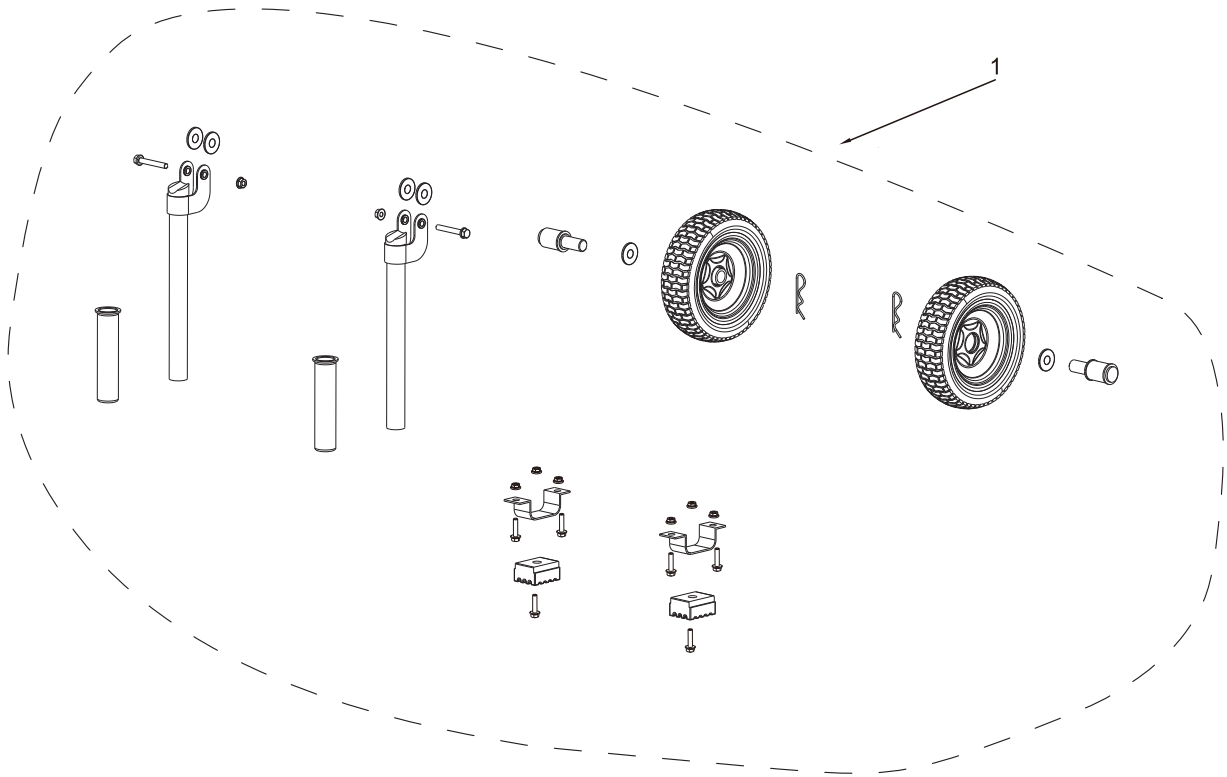

PARTS BREAKDOWN GENERATOR

MODEL:C4800

CRANKCASE COVER

REF #	DESCRIPTION	QTY	BE PART #
1	MAGNETIC DIPSTICK	1	85.561.000

ENGINE STARTER

REF #	DESCRIPTION	QTY	BE PART #
1	RECOIL ASSEMBLY	1	85.561.001

VALVE ASSEMBLY

REF #	DESCRIPTION	QTY	BE PART #
1	VALVES ASSEMBLY	2	85.561.086

PARTS BREAKDOWN GENERATOR

MODEL:C4800

THROTTLE SPRINGS

REF #	DESCRIPTION	QTY	BE PART #
1	ROD, SPRINGS, AND THROTTLE ADJUSTMENT	1	85.561.082

CARBURETOR PARTS

REF #	DESCRIPTION	QTY	BE PART #
1	CARBURETOR ASSEMBLY	1	85.561.008

ALTERNATOR

REF #	DESCRIPTION	QTY	BE PART #
1	ALTERNATOR ASSEMBLY	1	85.561.088
2	VOLTAGE REGULATOR WITH BRUSHES	1	85.561.004
3	ALTERNATOR TAIL COVER	1	85.561.084

FRAME PARTS

REF #	DESCRIPTION	QTY	BE PART #
1	COLD WEATHER PRIMER	1	85.561.005
2	SHOCK ABSORBER SET	4	85.561.085
3	CO ALARM	1	85.561.006

WHEEL AND HANDLE SET

REF #	DESCRIPTION	QTY	BE PART #
1	WHEEL AND HANDLE SET	2	85.561.011