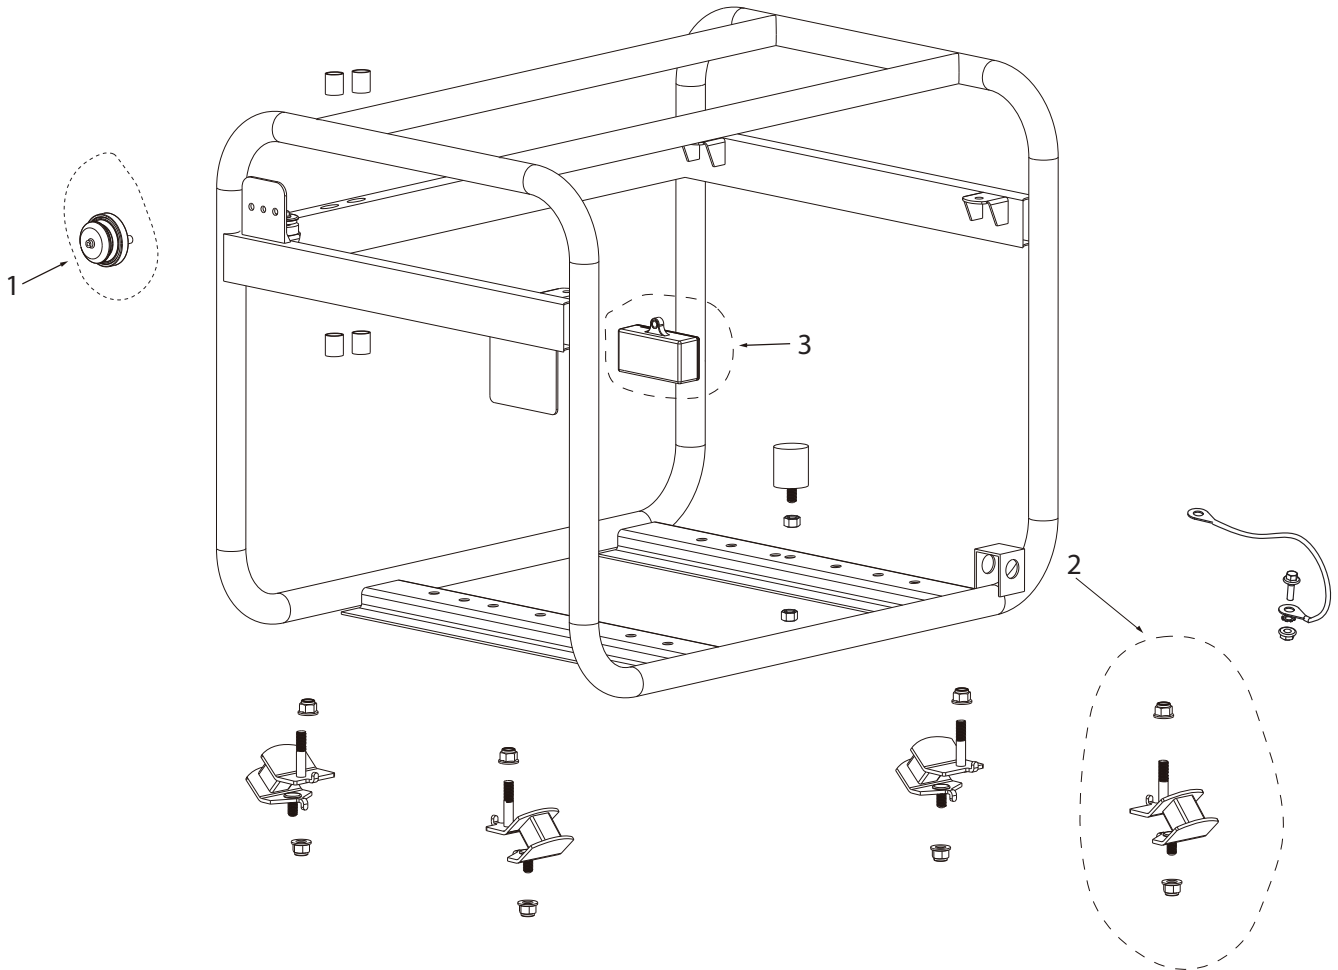

FRAME PARTS

REF #	DESCRIPTION	QTY	BE PART #
1	COLD WEATHER PRIMER	1	85.561.005
2	SHOCK ABSORBER SET	4	85.561.085
3	CO ALARM	1	85.561.006