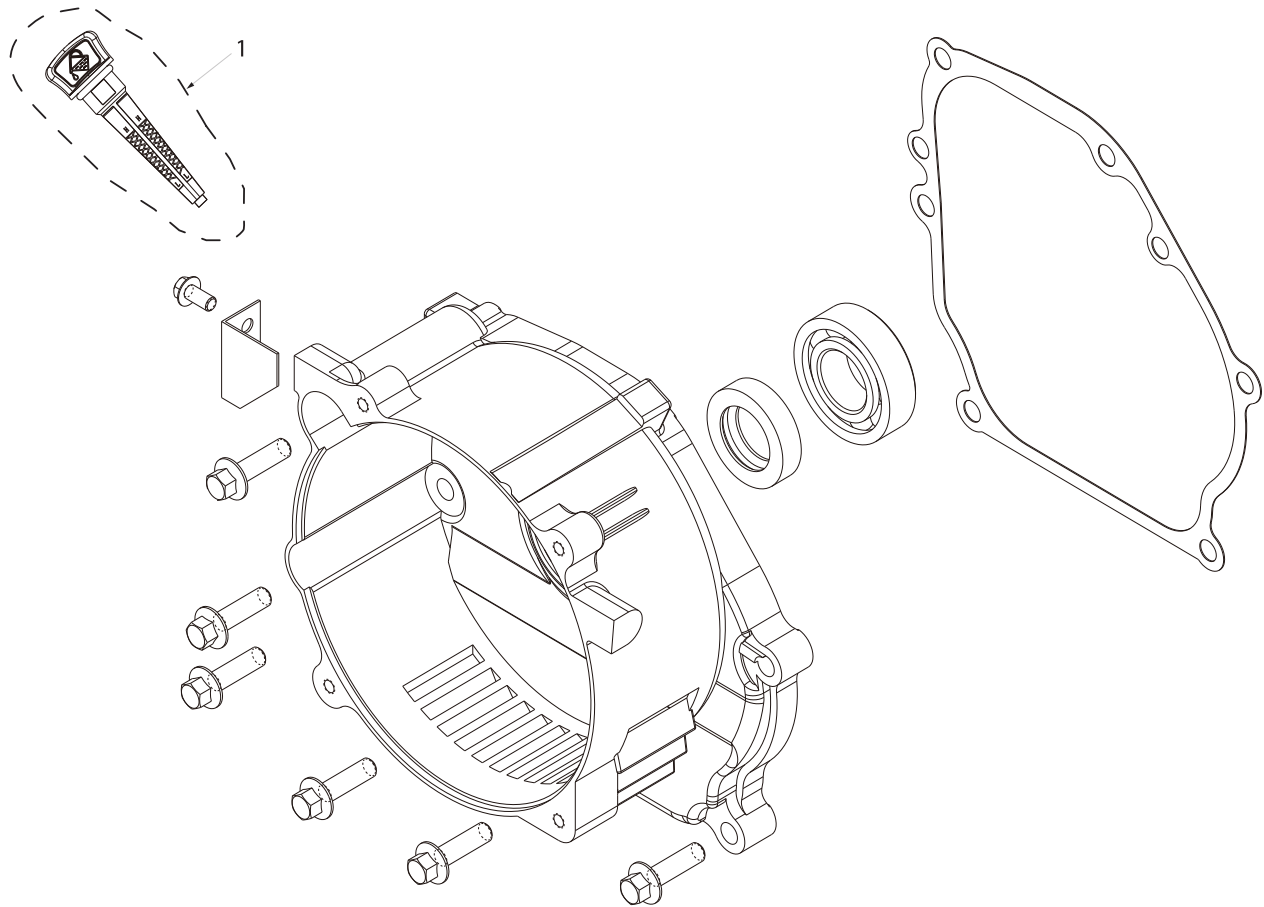

PARTS BREAKDOWN GENERATOR

MODEL:C4800

CRANKCASE COVER

REF #	DESCRIPTION	QTY	BE PART #
1	MAGNETIC DIPSTICK	1	85.561.000

ENGINE STARTER

REF #	DESCRIPTION	QTY	BE PART #
1	RECOIL ASSEMBLY	1	85.561.001

VALVE ASSEMBLY

REF #	DESCRIPTION	QTY	BE PART #
1	VALVES ASSEMBLY	2	85.561.086

PARTS BREAKDOWN GENERATOR

MODEL:C4800

THROTTLE SPRINGS

REF #	DESCRIPTION	QTY	BE PART #
1	ROD, SPRINGS, AND THROTTLE ADJUSTMENT	1	85.561.082

CARBURETOR PARTS

REF #	DESCRIPTION	QTY	BE PART #
1	CARBURETOR ASSEMBLY	1	85.561.008

ALTERNATOR

REF #	DESCRIPTION	QTY	BE PART #
1	ALTERNATOR ASSEMBLY	1	85.561.088
2	VOLTAGE REGULATOR WITH BRUSHES	1	85.561.004
3	ALTERNATOR TAIL COVER	1	85.561.084

FUEL TANK PARTS

REF #	DESCRIPTION	QTY	BE PART #
1	FUEL TANK ASSEMBLY	1	85.561.012
2	FUEL CAP W/FILTER AND SHUTOFF	1	85.561.013

CONTROL PANEL

REF #	DESCRIPTION	QTY	BE PART #
1	LED SWITCH	1	85.561.136
2	LED LIGHT	1	85.561.137
3	VOLTAGE SWITCH	1	85.561.143
4	CIRCUIT BREAKER 2P-16A	1	85.561.144
5	AC RECEPTACLE AC125V250V/30A	1	85.561.145
6	PROTECTOR 20A	2	85.561.141
7	AC RECEPTACLE(GFCI) AC125V/20A	2	85.561.146
8	ENGINE SWITCH	1	85.561.135
9	DC08	1	85.561.142