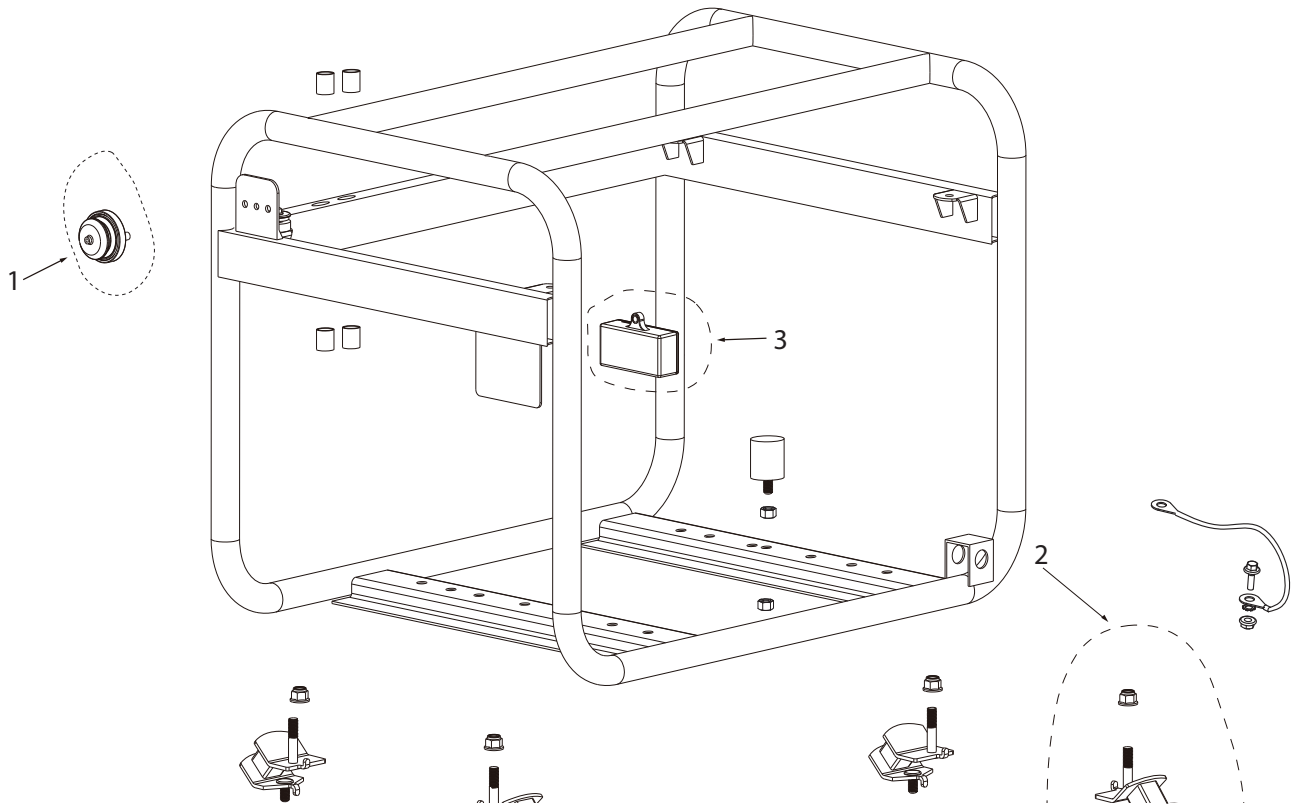

PARTS BREAKDOWN GENERATOR

MODEL:C4800

CRANKCASE COVER

REF #	DESCRIPTION	QTY	BE PART #
1	MAGNETIC DIPSTICK	1	85.561.000

ENGINE STARTER

REF #	DESCRIPTION	QTY	BE PART #
1	RECOIL ASSEMBLY	1	85.561.001

VALVE ASSEMBLY

REF #	DESCRIPTION	QTY	BE PART #
1	VALVES ASSEMBLY	2	85.561.086

PARTS BREAKDOWN GENERATOR

MODEL:C4800

THROTTLE SPRINGS

REF #	DESCRIPTION	QTY	BE PART #
1	ROD, SPRINGS, AND THROTTLE ADJUSTMENT	1	85.561.082

CARBURETOR PARTS

REF #	DESCRIPTION	QTY	BE PART #
1	CARBURETOR ASSEMBLY	1	85.561.008

ALTERNATOR

REF #	DESCRIPTION	QTY	BE PART #
1	ALTERNATOR ASSEMBLY	1	85.561.088
2	VOLTAGE REGULATOR WITH BRUSHES	1	85.561.004
3	ALTERNATOR TAIL COVER	1	85.561.084