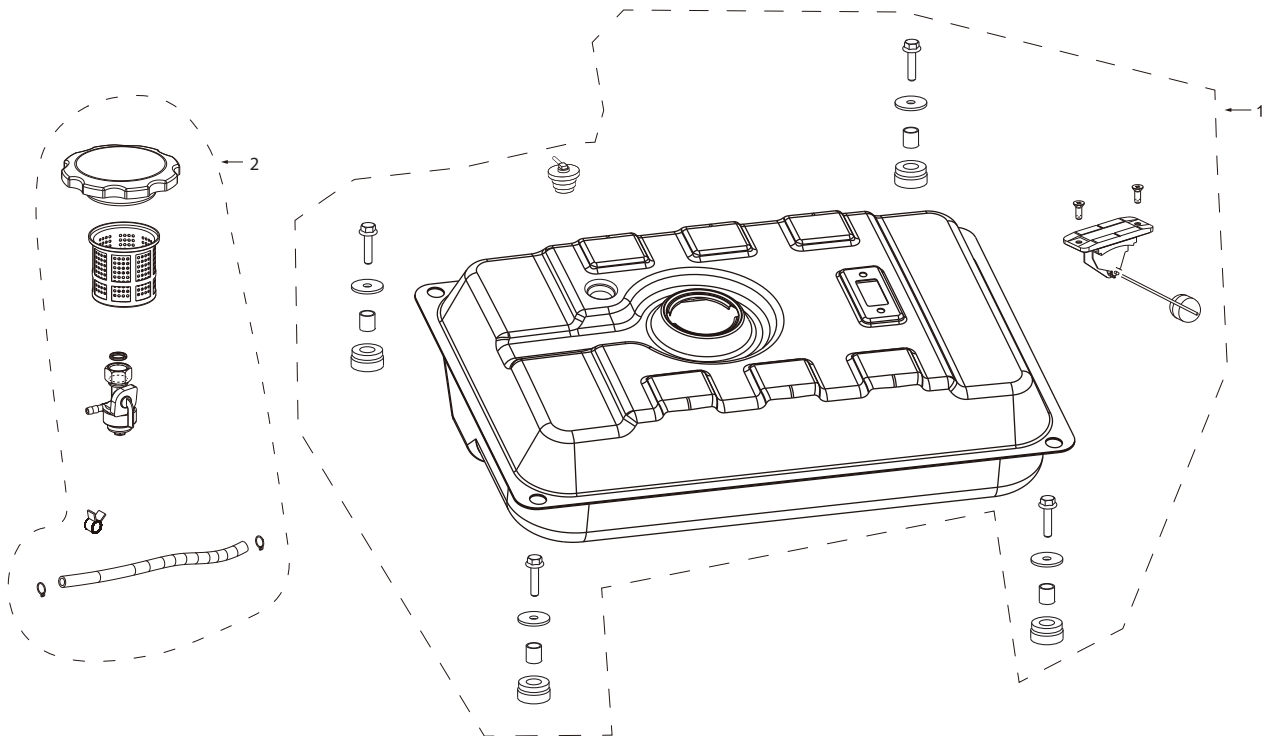

REF #	DESCRIPTION	QTY	BE PART #
1	CARBURETOR ASSEMBLY	1	85.561.008

ALTERNATOR

REF #	DESCRIPTION	QTY	BE PART #
1	ALTERNATOR ASSEMBLY	1	85.561.088
2	VOLTAGE REGULATOR WITH BRUSHES	1	85.561.004
3	ALTERNATOR TAIL COVER	1	85.561.084

FRAME PARTS

REF #	DESCRIPTION	QTY	BE PART #
1	COLD WEATHER PRIMER	1	85.561.005
2	SHOCK ABSORBER SET	4	85.561.085
3	CO ALARM	1	85.561.006

WHEEL AND HANDLE SET

REF #	DESCRIPTION	QTY	BE PART #
1	WHEEL AND HANDLE SET	2	85.561.011

FUEL TANK PARTS

REF #	DESCRIPTION	QTY	BE PART #
1	FUEL TANK ASSEMBLY	1	85.561.012
2	FUEL CAP W/FILTER AND SHUTOFF	1	85.561.013

CONTROL PANEL

REF #	DESCRIPTION	QTY	BE PART #
1	LED SWITCH	1	85.561.136
2	LED LIGHT	1	85.561.137
3	VOLTAGE SWITCH	1	85.561.143
4	CIRCUIT BREAKER 2P-16A	1	85.561.144
5	AC RECEPTACLE AC125V250V/30A	1	85.561.145
6	PROTECTOR 20A	2	85.561.141
7	AC RECEPTACLE(GFCI) AC125V/20A	2	85.561.146
8	ENGINE SWITCH	1	85.561.135
9	DC08	1	85.561.142