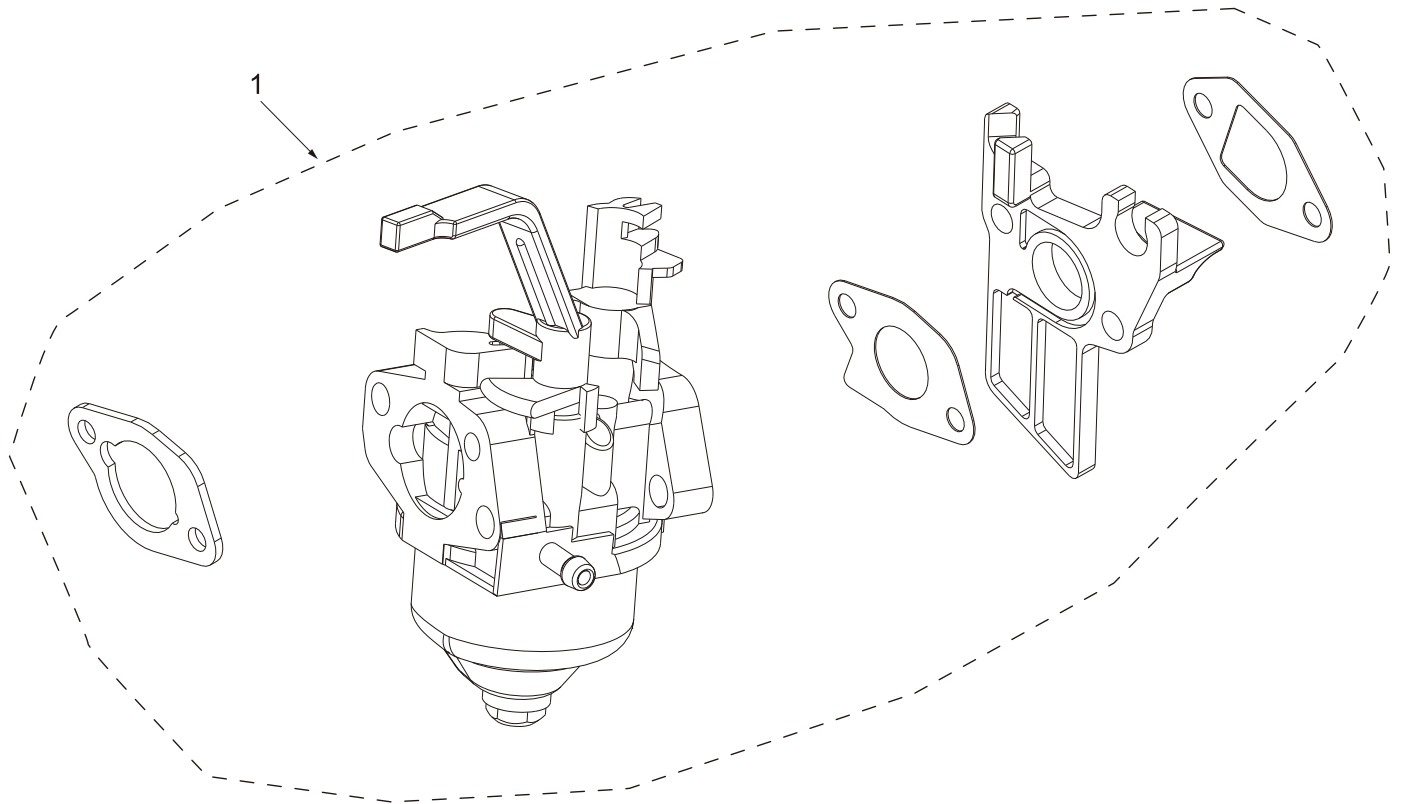

PARTS BREAKDOWN GENERATOR

MODEL:C4800

CRANKCASE COVER

REF #	DESCRIPTION	QTY	BE PART #
1	MAGNETIC DIPSTICK	1	85.561.000

ENGINE STARTER

REF #	DESCRIPTION	QTY	BE PART #
1	RECOIL ASSEMBLY	1	85.561.001

VALVE ASSEMBLY

REF #	DESCRIPTION	QTY	BE PART #
1	VALVES ASSEMBLY	2	85.561.086

PARTS BREAKDOWN GENERATOR

MODEL:C4800

THROTTLE SPRINGS

REF #	DESCRIPTION	QTY	BE PART #
1	ROD, SPRINGS, AND THROTTLE ADJUSTMENT	1	85.561.082

CARBURETOR PARTS

REF #	DESCRIPTION	QTY	BE PART #
1	CARBURETOR ASSEMBLY	1	85.561.008

ALTERNATOR

REF #	DESCRIPTION	QTY	BE PART #
1	ALTERNATOR ASSEMBLY	1	85.561.088
2	VOLTAGE REGULATOR WITH BRUSHES	1	85.561.004
3	ALTERNATOR TAIL COVER	1	85.561.084