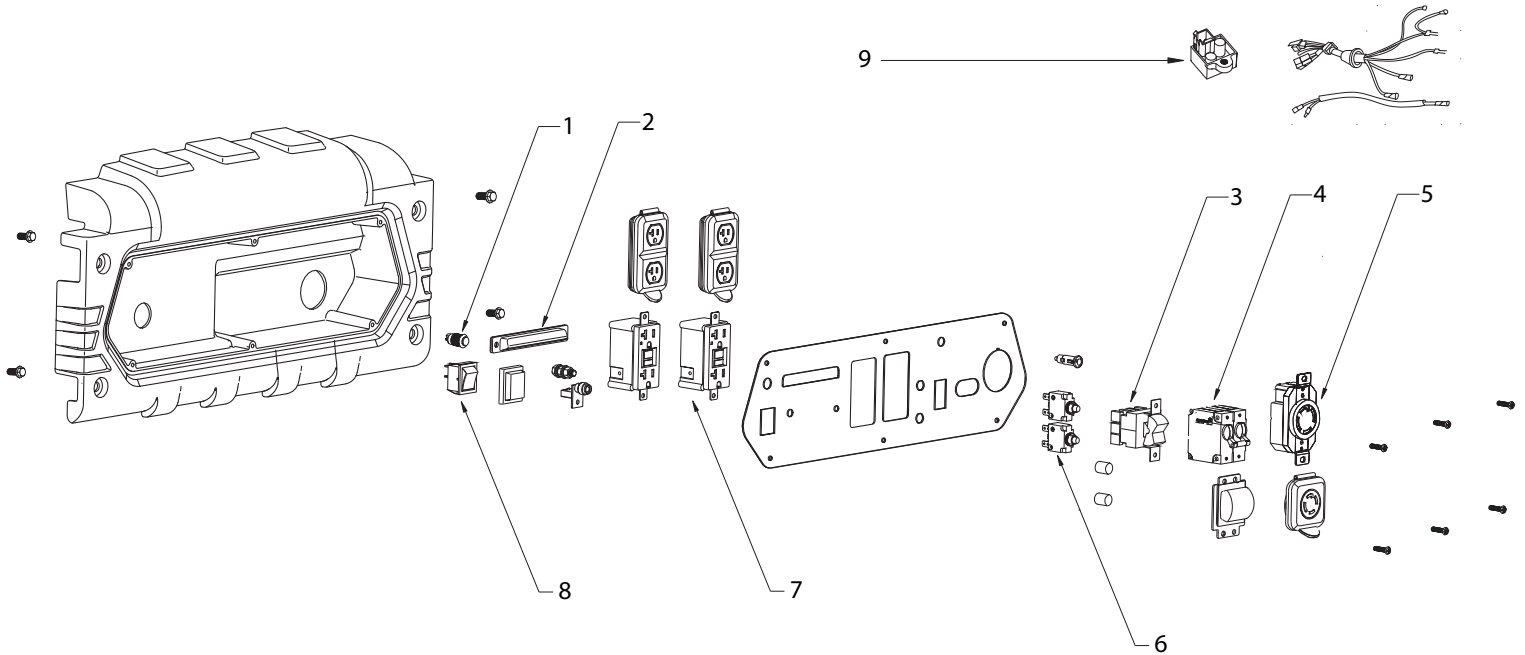

REF #	DESCRIPTION	QTY	BE PART #
1	VALVES ASSEMBLY	2	85.561.086

PARTS BREAKDOWN GENERATOR

MODEL:C4800

THROTTLE SPRINGS

REF #	DESCRIPTION	QTY	BE PART #
1	ROD, SPRINGS, AND THROTTLE ADJUSTMENT	1	85.561.082

CARBURETOR PARTS

REF #	DESCRIPTION	QTY	BE PART #
1	CARBURETOR ASSEMBLY	1	85.561.008

ALTERNATOR

REF #	DESCRIPTION	QTY	BE PART #
1	ALTERNATOR ASSEMBLY	1	85.561.088
2	VOLTAGE REGULATOR WITH BRUSHES	1	85.561.004
3	ALTERNATOR TAIL COVER	1	85.561.084

FRAME PARTS

REF #	DESCRIPTION	QTY	BE PART #
1	COLD WEATHER PRIMER	1	85.561.005
2	SHOCK ABSORBER SET	4	85.561.085
3	CO ALARM	1	85.561.006

WHEEL AND HANDLE SET

REF #	DESCRIPTION	QTY	BE PART #
1	WHEEL AND HANDLE SET	2	85.561.011

FUEL TANK PARTS

REF #	DESCRIPTION	QTY	BE PART #
1	FUEL TANK ASSEMBLY	1	85.561.012
2	FUEL CAP W/FILTER AND SHUTOFF	1	85.561.013

CONTROL PANEL

REF #	DESCRIPTION	QTY	BE PART #
1	LED SWITCH	1	85.561.136
2	LED LIGHT	1	85.561.137
3	VOLTAGE SWITCH	1	85.561.143
4	CIRCUIT BREAKER 2P-16A	1	85.561.144
5	AC RECEPTACLE AC125V250V/30A	1	85.561.145
6	PROTECTOR 20A	2	85.561.141
7	AC RECEPTACLE(GFCI) AC125V/20A	2	85.561.146
8	ENGINE SWITCH	1	85.561.135
9	DC08	1	85.561.142