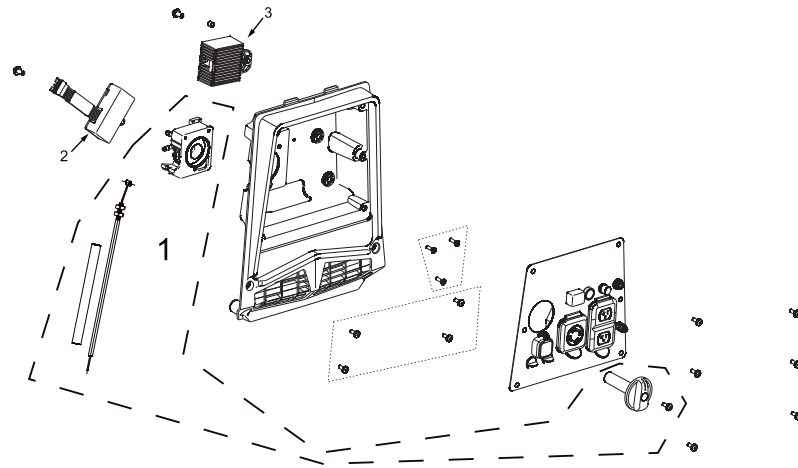

PANEL

REF #	DESCRIPTION	QTY	BE PART #
1	COMBINATION SWITCH	1	85.561.049
2	CO ALARM	1	85.561.048
3	VOLTAGE REGULATING RECTIFIER	1	85.561.103