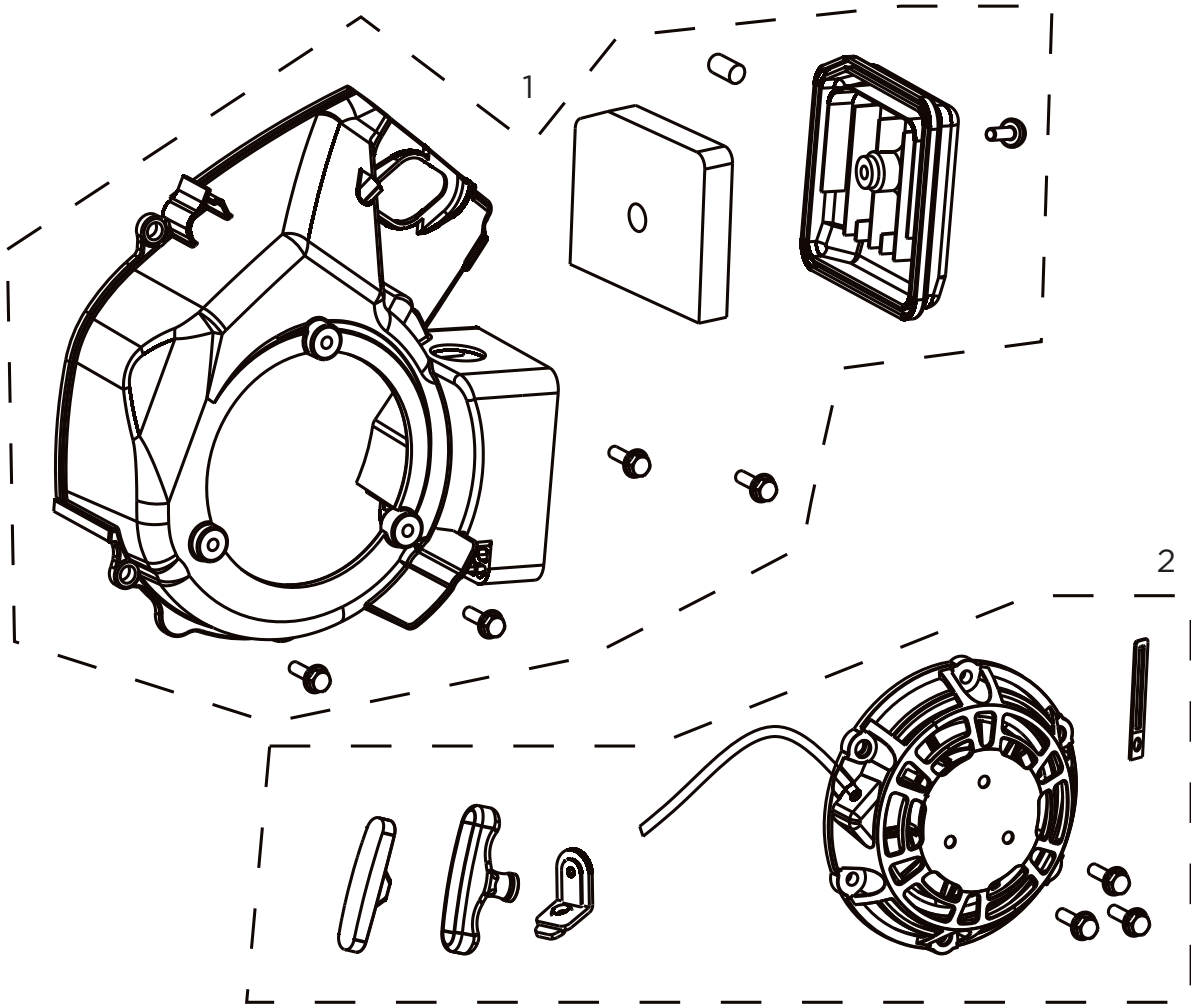

## CYLINDER HEAD COVER ASSEMBLY

REF #	DESCRIPTION	QTY	BE PART #
1	CYLINDER HEAD COVER	1	85.561.099
2	STUDS BOLT	2+2	85.561.106
3	CYLINDER HEAD GASKET	1	85.561.100
4	EXHAUST PORT GASKET	1	85.561.107

**ENGINE STARTER**